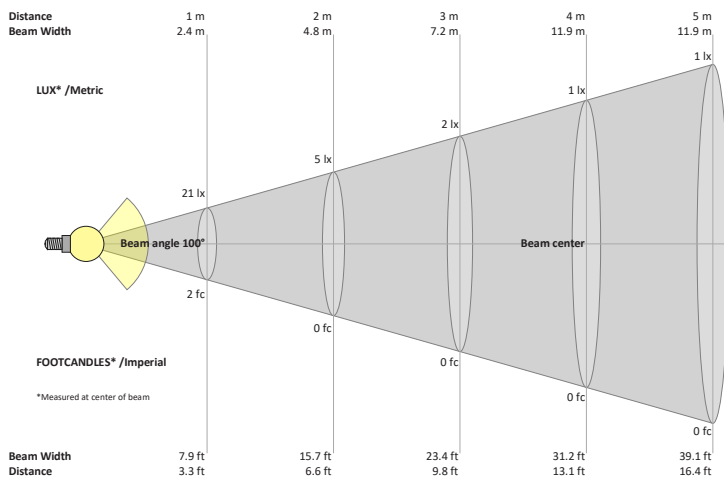

### Beam Details

### Beam Angle

### NOTES:

L = Clear Lens  
S = Silver  
G = Gold  
B = Black  
W = White