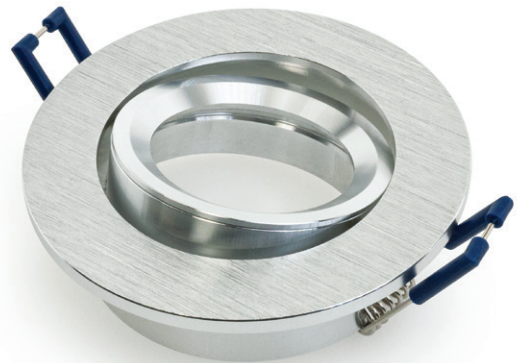

Name: _____

Company: _____

Phone: _____

Email: _____

VBD-MTR-70T Light Fixture 3" Round Recessed Downlight

SPECIFICATIONS

Model No.	VBD-MTR-70T
Trim Color	Brushed Chrome
Trim Material	Aluminum
Trim Shape	Round
Compatible Light Engines	VBD-TR5-W (2400K • 2700K • 3000K • 3500K • 4000K • 5000K) VBD-TR4-RGBW
Outer Diameter	86.52mm (3.4")
Cut Size	71.47mm (3")
Depth	23.46mm (0.923")

SKU: 666561401955