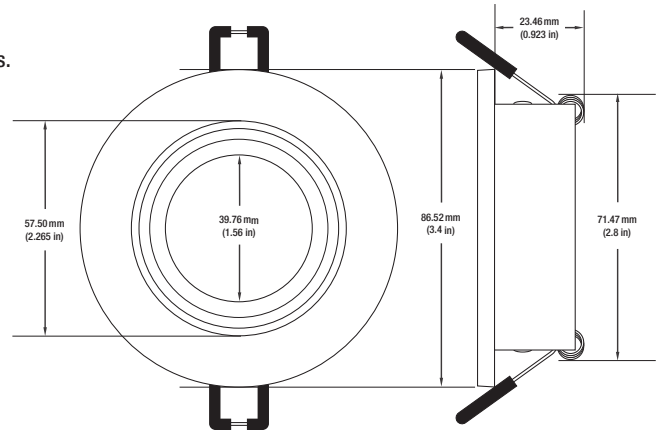

Features

- Widely used by interior designers.
- This VBD-MTR-70T light fixture is compatible to work with our VBD-TR Series Light engines.
- Contact us for more assistance and to know more about bulk orders.