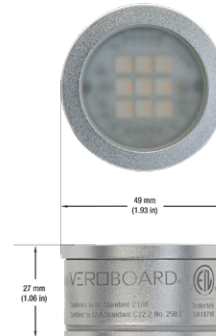

VBD-TR5-W (Clear Lens)

Model No.	VBD-TR5-W-L
Input Voltage	12V DC
Wattage	5W
Body Colour	Metallic Silver
Available Trim Color	Silver • White • Black • Gold
Diffuser Material	Clear Lens
Fixture Material	Aluminum
Beam Angle	35°
Rendering Index	CRI>90
IP Rating	IP20 (Damp Location)
Dimensions	49mm x 28.5mm (1.93" x 1.12")

Available Colour Temperatures

Beam Details

Beam Angle

ORDERING GUIDE

Example part number: **VBD-TR5-W-L-24K-S**

NOTES:

L = Clear Lens
S = Silver
G = Gold
B = Black
W = White

VBD-TR4-RGBW (Frosted Glass)

Model No.	VBD-TR4-RGBW-FG
Input Voltage	12V DC
Wattage	4W
Color Temperature	RGBW
Body Colour	Metallic Silver
Available Trim Color	Silver • White • Black • Gold
Diffuser Material	Frosted Glass
Fixture Material	Aluminum
Beam Angle	110°
Rendering Index	CRI>80
IP Rating	IP20 (Damp Location)
Dimensions	49mm x 28.5mm (1.93" x 1.12")

Beam Details

Beam Angle

ORDERING GUIDE

Example part number: **VBD-TR4-RGBW-FG-S**

NOTES:

FG = Frosted Glass
S = Silver
G = Gold
B = Black
W = White