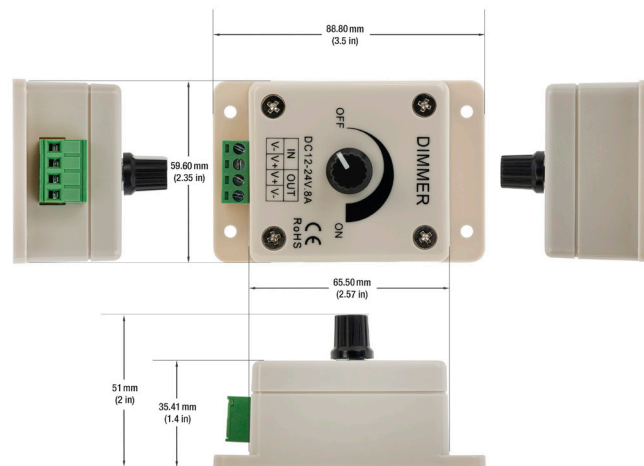

## Single Color Dial Dimmer 12-24V 8A

Single color DC12-24V 8A manual knob dimmer controller 0%-100%. This dimming control LED light brightness switch is suitable for 5050-3528-2835 single color LED strips lights or other LED products.

### SPECIFICATIONS

<b>Model No.</b>	VBD-DIAL-DM-8A
<b>Operating Voltage</b>	12-24V DC
<b>Operating Current</b>	8A max
<b>Output Power</b>	96W @ 12V / 192W @ 24V DC
<b>Output Channel</b>	1 Channel (Single Color)
<b>Color</b>	Beige/Almond
<b>Material</b>	Plastic
<b>Dimmer Type</b>	Rotary Knob Control
<b>Connection Type</b>	Screw Terminals
<b>Dimming Range</b>	0-100%
<b>IP Rating</b>	IP20 (Indoor Rated)
<b>Dimensions</b>	89 x 60 x 35mm

### KEY FEATURES

- This product can be easily mounted onto walls.
- Used in various low voltage LED like cabinets, vanity, boats, desks, etc.
- This dial dimmer is applicable for various low voltage LED lighting applications wherein you desire to adjust the brightness.
- Most popular in dimming the low voltage LED lights that have high wattage.
- Please ensure that your LED load should not exceed more than 8A when using this dimmer.
- This knob-operated dimmer can adjust the light to the appropriate brightness.