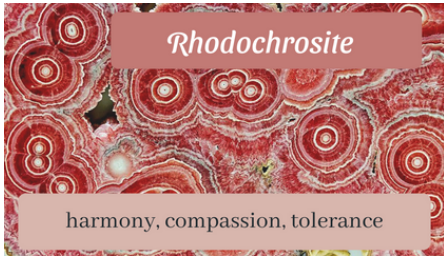

*Pink Tourmaline*

love, stress relief, calm, bliss

*Rose Quartz*

Love, Gentleness, Healing

*Rhodochrosite*

harmony, compassion, tolerance

*Pink Amethyst*

trust, love, femininity, nurturing

*Rhodonite*

compassion, kindness, love

*Rainbow Calcite*

grounding, discipline, perseverance

*Flower Agate*

Manifesting, Personal Power

*Andean Pink Opal*

warm-heartedness, sensitivity, affection