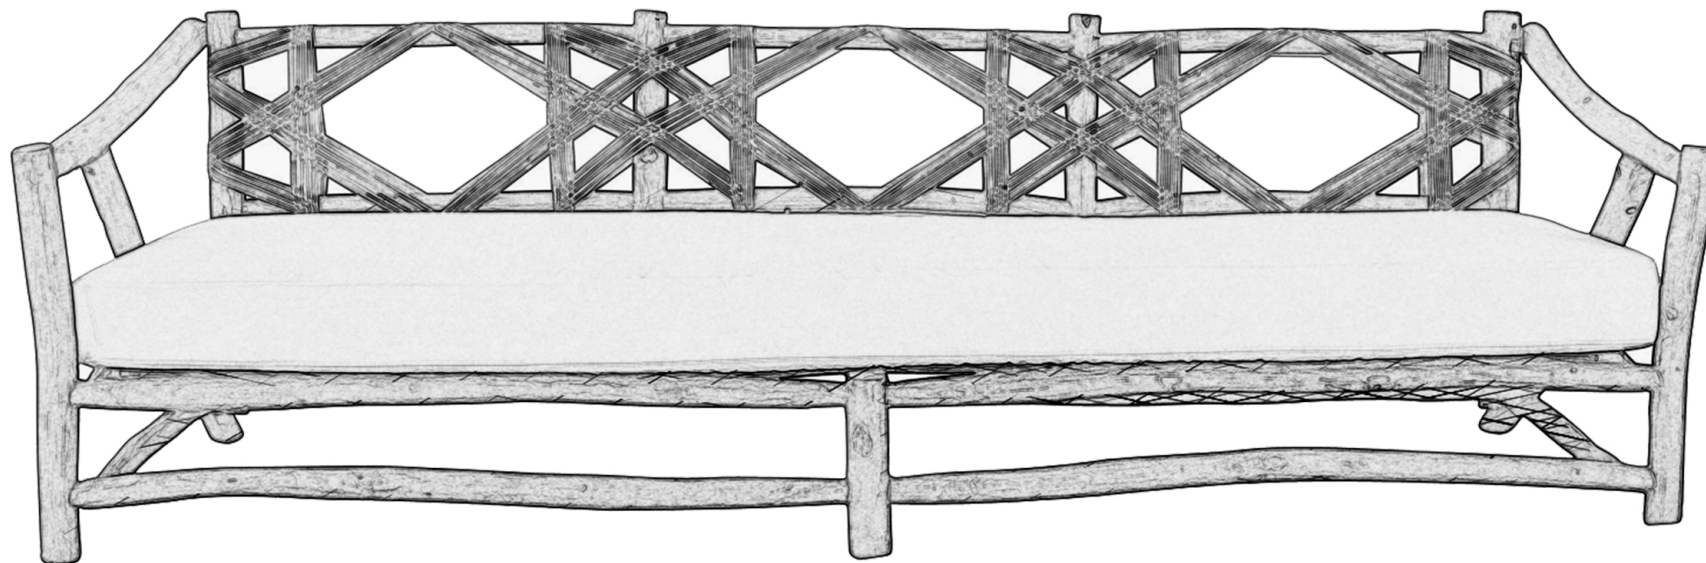

90" W

28.5" H

ZUMA SOFA

SKU: ZUMA-SOFA

– DIMENSIONS
90" W X 33.5" D X 28.5" H

– FABRIC / MATERIALS
TEAK BRANCH SOFA FRAME WITH
NATURAL RATTAN WOVEN BACK
CUSHIONS INCLUDED

– WEIGHT
N/A

RO SHAM BEAUX