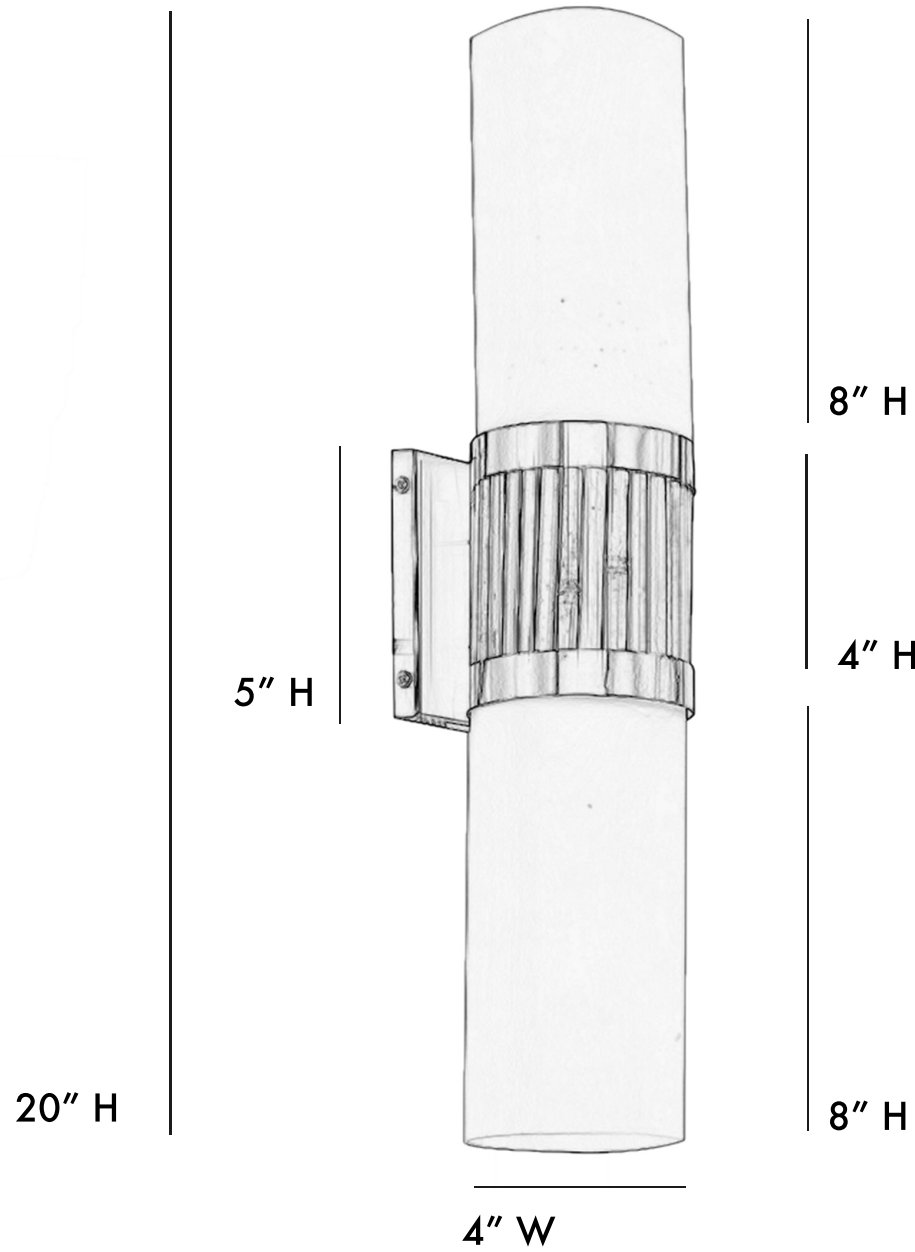

5" W

### MYKONOS SCONCE

SKU: MYKONOS-SC

- DIMENSIONS  
5" W X 5" D X 20" H
- BACKPLATE  
5" H
- SHADES (TOP + BOTTOM)  
4" W X 8" H

- MATERIAL  
MATTE BRASS + NATURAL BAMBOO  
OPPOSING MATTE WHITE SHADES

- SOCKET / BULB  
2 TYPE B - 60 WATT MAX  
BULB(S) NOT PROVIDED.

- WEIGHT  
10 LBS