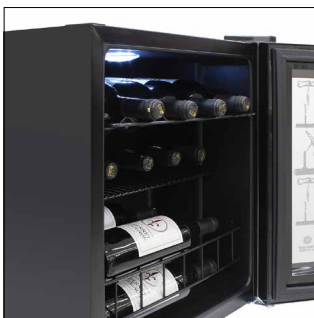

## 15-Bottle Single-Zone Wine Cooler

### EL-15TSCS

Store your wine collection in the sleek 15-Bottle Single-Zone Wine Cooler by Vinotemp. This compact wine cooler holds up to 15 bottles on sturdy wire shelves. The touch screen control panel located on the door's exterior make it easy to maintain the ideal environment for wine storage. A black cabinet and a corkscrew design on black glass door make this freestanding cooler an attractive addition to any space.

Control Panel

Empty Racks

Shelves with Bottles

Top Light and Bottles

### Features:

- Attractive freestanding cooler
- Corkscrews design on black glass door
- Black cabinet body
- Compressor cooling system
- Digital temperature display and controls
- Sturdy pull-out metal wire shelves
- Recessed handle
- Interior light
- Single-zone wine cooler
- Temperature Range: 39-65°F
- Capacity: approximately 15 wine bottles
- Dimensions: 17" W x 19" D x 20 3/8" H
- Weight: 37 lbs