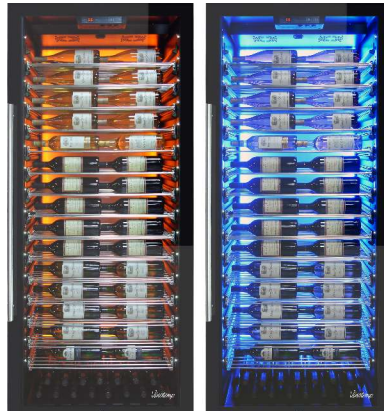

### WINE COOLERS

Designed to add a new level of wine storage functionality and style to any kitchen design, **Vinotemp** Private Reserve Series Wine Coolers feature patent-pending interior lighting, including three different LED options, and patent-pending stainless steel gliding wine racks that cradle bottles so the labels of the wine stored are front facing. Circle No. 220 on Product Card