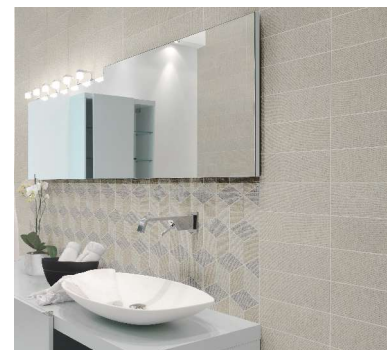

LED PIXELS

Pixels from **WAC Lighting** are flexible, modular, customizable LED sheets that illuminate surfaces via a flexible, paper-thin, modular and scalable product. Offered in 12"x24" LED sheets with an ultra-thin 1/8" profile, Pixels mount to curved or flat surfaces by tacking, stapling or using 3M adhesive on the back. The luminaires are 0-10V dimming while delivering a 90 CRI, and are available in five color temperatures. Circle No. 224 on Product Card