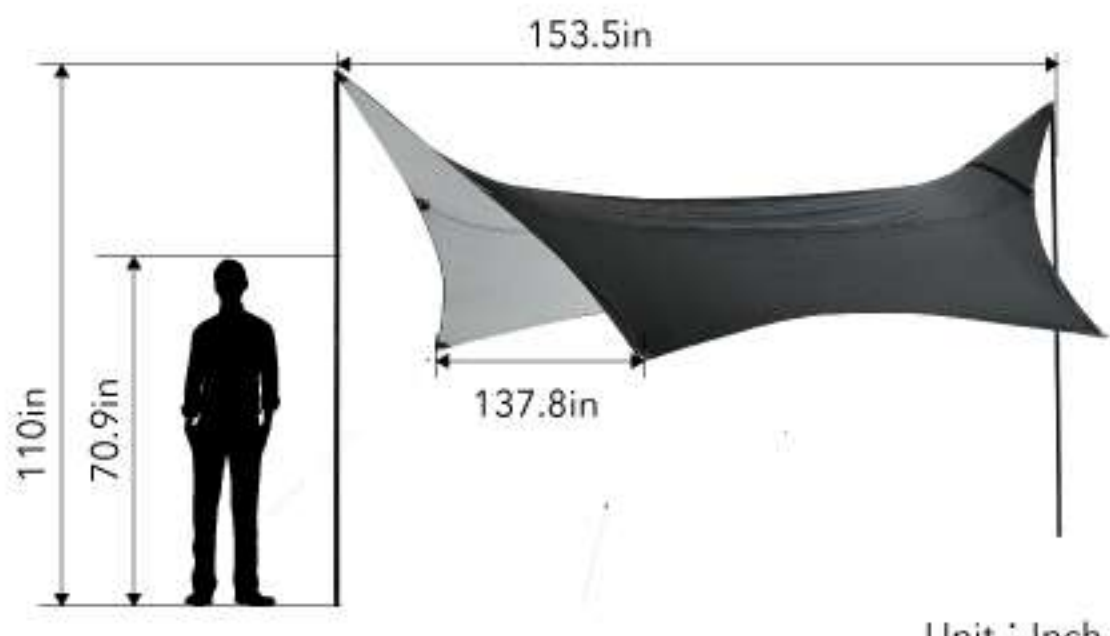

The Butterfly Car Awning

Massive Coverage Area

Tarp Dimensions:
(L)153.5 x (W)208in
Weight:16lbs

Unit : Inch
※Tolerance range of ±0.8 inch