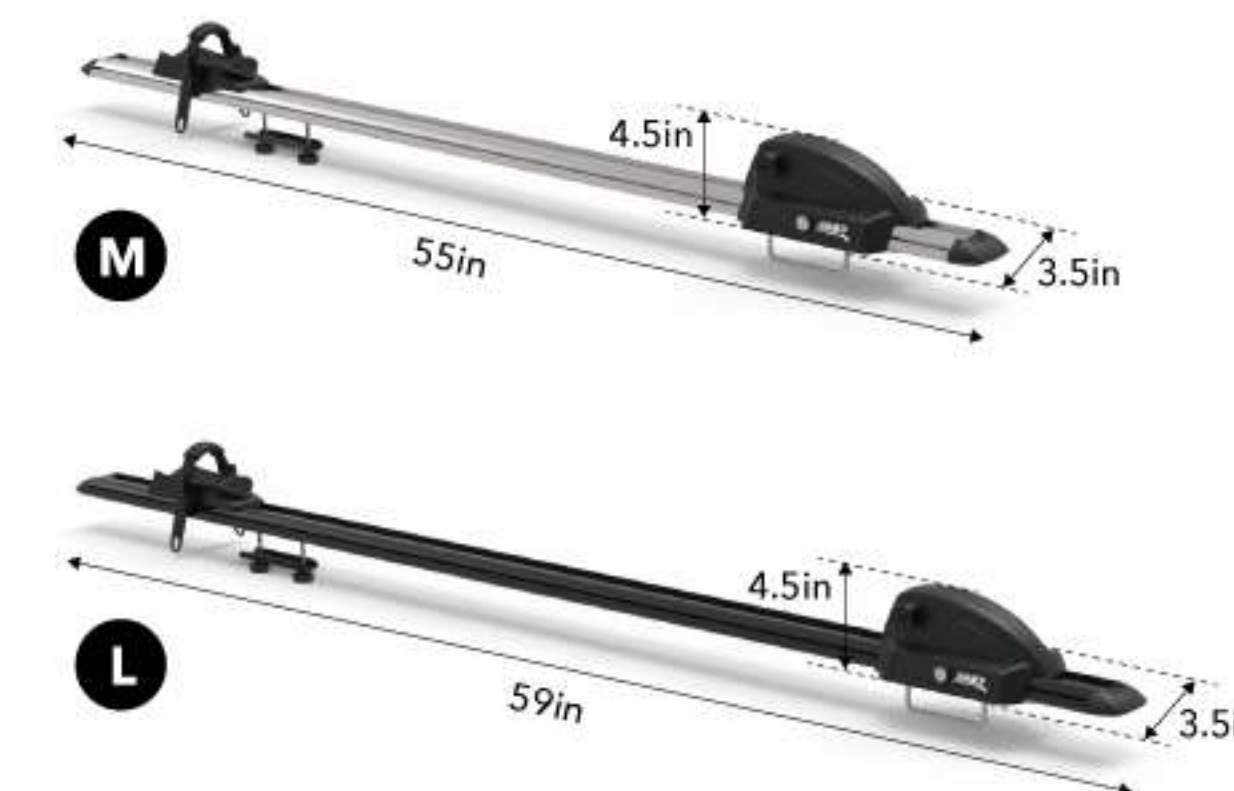

Color:
● Metallic Silver
● Matte Black

Hand-measured, ±0.8in difference is normal