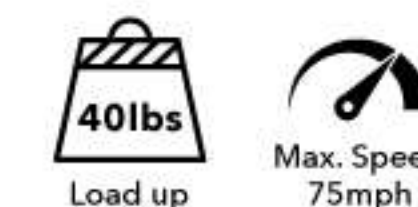

Axle sleeve accessories included