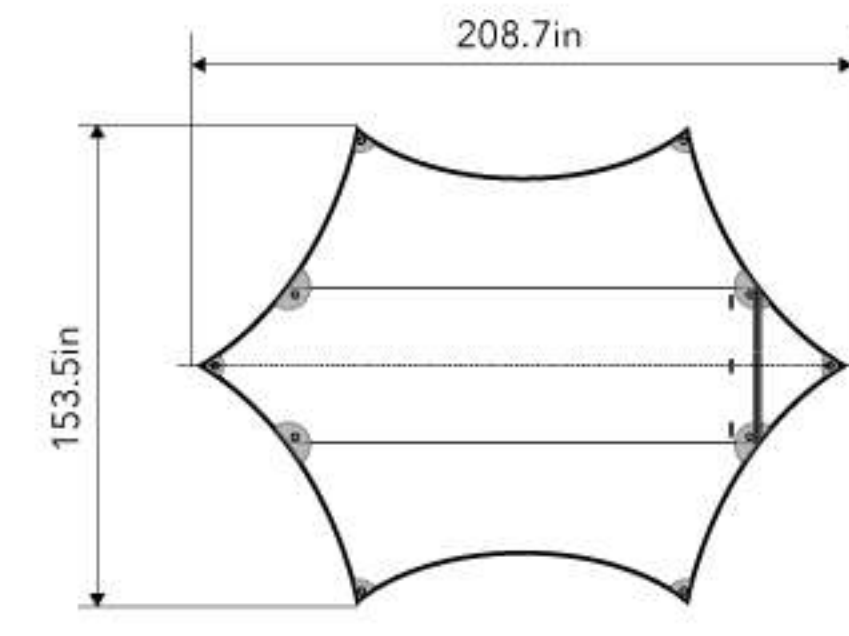

The Butterfly Car Awning

Massive Coverage Area

Tarp Dimensions:
(L)153.5 x (W)208in
Weight:16lbs

Unit : Inch
※Tolerance range of ±0.8 inch