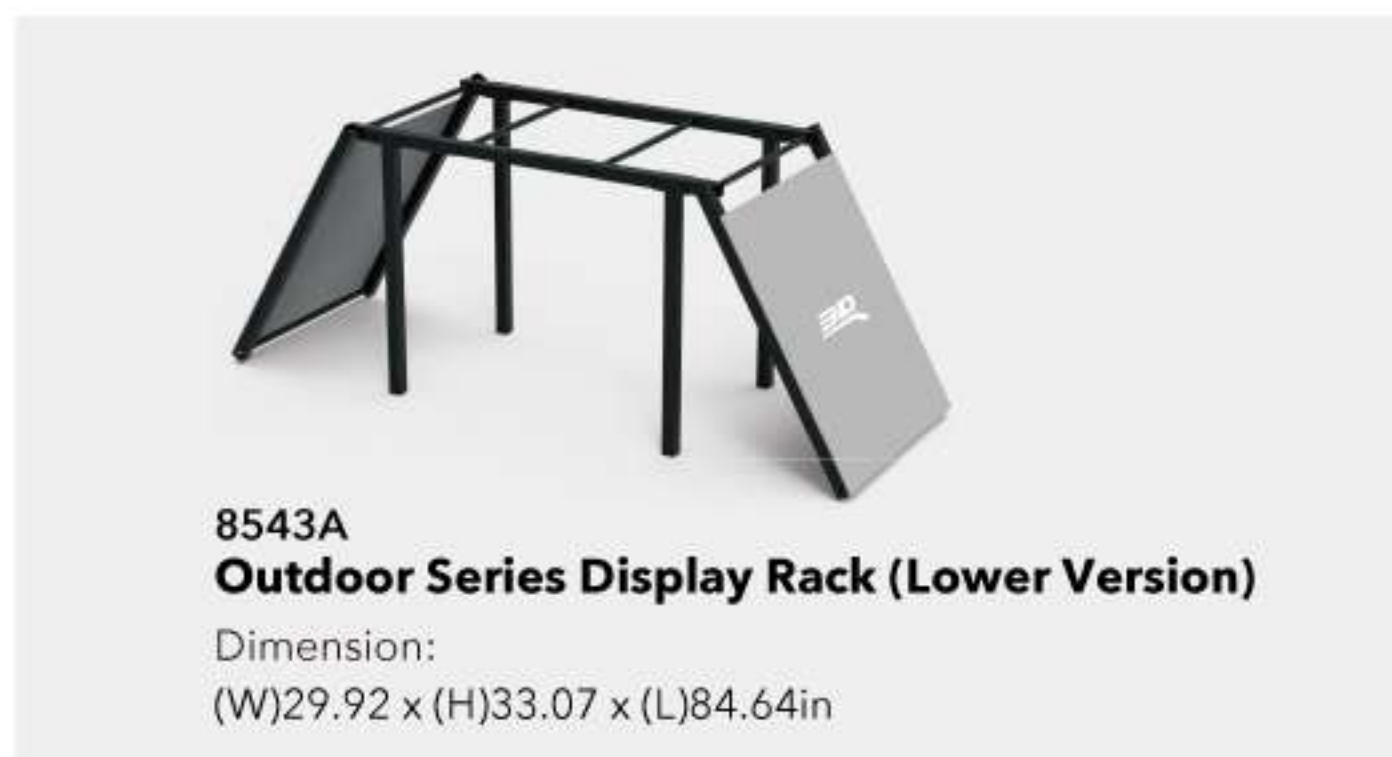

Outdoor Accessories Display Rack 12

Front Board x1 ; small TV display standx1  
Product Promotion banners x3  
LCD Media player to be ordered separately

**A Rack That Can  
Display It All**

1. Trans forming car roof basket
2. Roof bike rack
3. The butterfly car awning
4. Modular tire step
5. Car roof racks

Dimension:  
(L)47 x (W)27 x (H)87in  
Weight: 32-44lbs

※There will be +/- 0.78 in dimension differences

**8543A  
Outdoor Series Display Rack (Lower Version)**  
Dimension:  
(W)29.92 x (H)33.07 x (L)84.64in