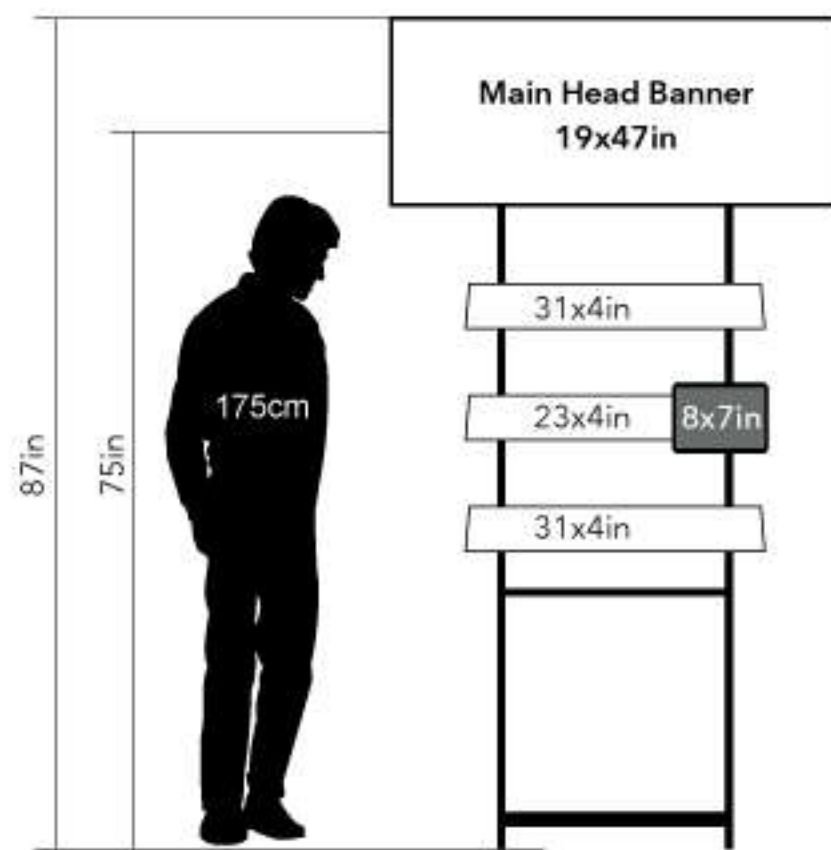

Front Board x1 ; small TV display standx1
Product Promotion banners x3
LCD Media player to be ordered separately

**A Rack That Can
Display It All**

1. Trans forming car roof basket
2. Roof bike rack
3. The butterfly car awning
4. Modular tire step
5. Car roof racks