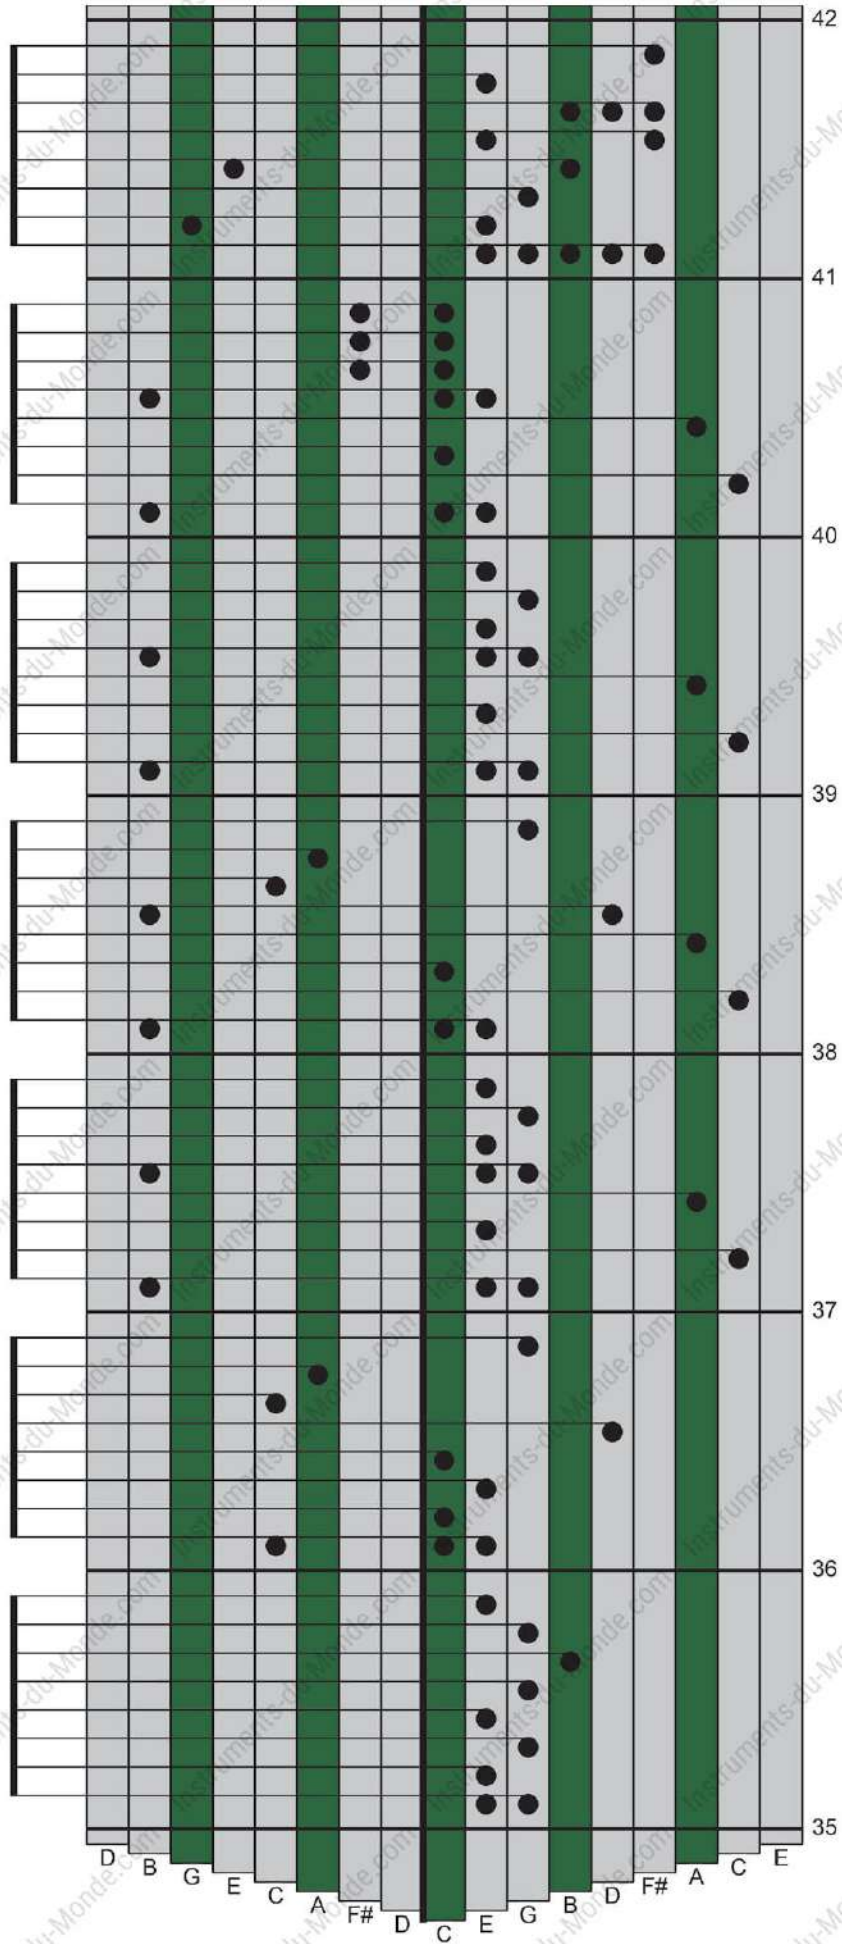

ZOMBIE

The Cranberries

Nombre de Touches: 17
Accord : Do Majeur
Niveau de Difficulté : Avancé

Fin de la Tablature

ZOMBIE

The Cranberries

Nombre de Touches: 17
 Accord : Do Majeur
 Niveau de Difficulté : Avancé

ZOMBIE

The Cranberries

Nombre de Touches: 17
 Accord : Do Majeur
 Niveau de Difficulté : Avancé

The diagram illustrates the fretboard for the song 'Zombie' by The Cranberries. It shows 12 frets (42-49) and 6 strings. The fretboard is divided into sections by vertical green bars. Chords are indicated by black dots on the strings. The chord labels at the bottom are: D, B, G, E, C, A, F#, D, C, E, G, B, D, F#, A, C, E.

ZOMBIE

The Cranberries

Nombre de Touches: 17
 Accord : Do Majeur
 Niveau de Difficulté : Avancé

ZOMBIE

The Cranberries

Nombre de Touches: 17

Accord : Do Majeur

Niveau de Difficulté : Avancé

The diagram illustrates the fretboard layout for the song 'Zombie' by The Cranberries. It shows frets 28 through 35. The strings are labeled at the bottom as D, B, G, E, C, A, F#, D, C, E, G, B, D, F#, A, C, E. The fretboard is divided into sections by vertical green bars. Black dots indicate finger positions for various chords and notes across the fretboard.