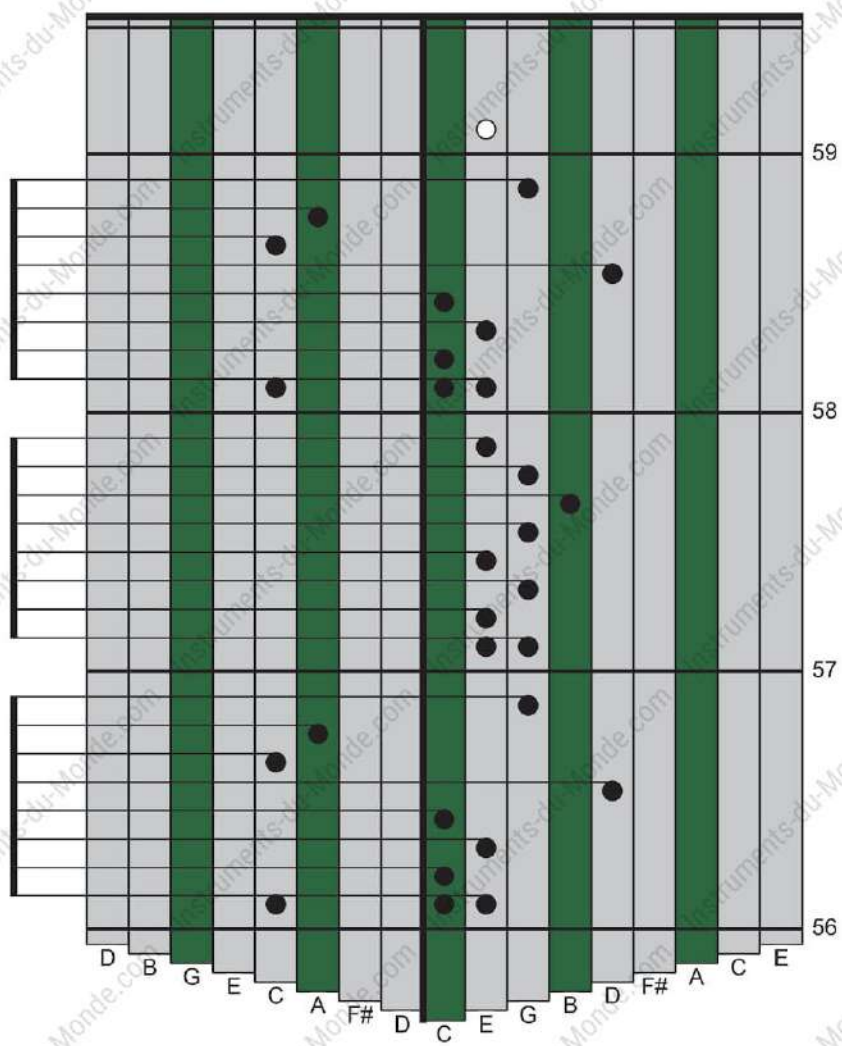

ZOMBIE

The Cranberries

Nombre de Touches: 17
Accord : Do Majeur
Niveau de Difficulté : Avancé

Fin de la Tablature