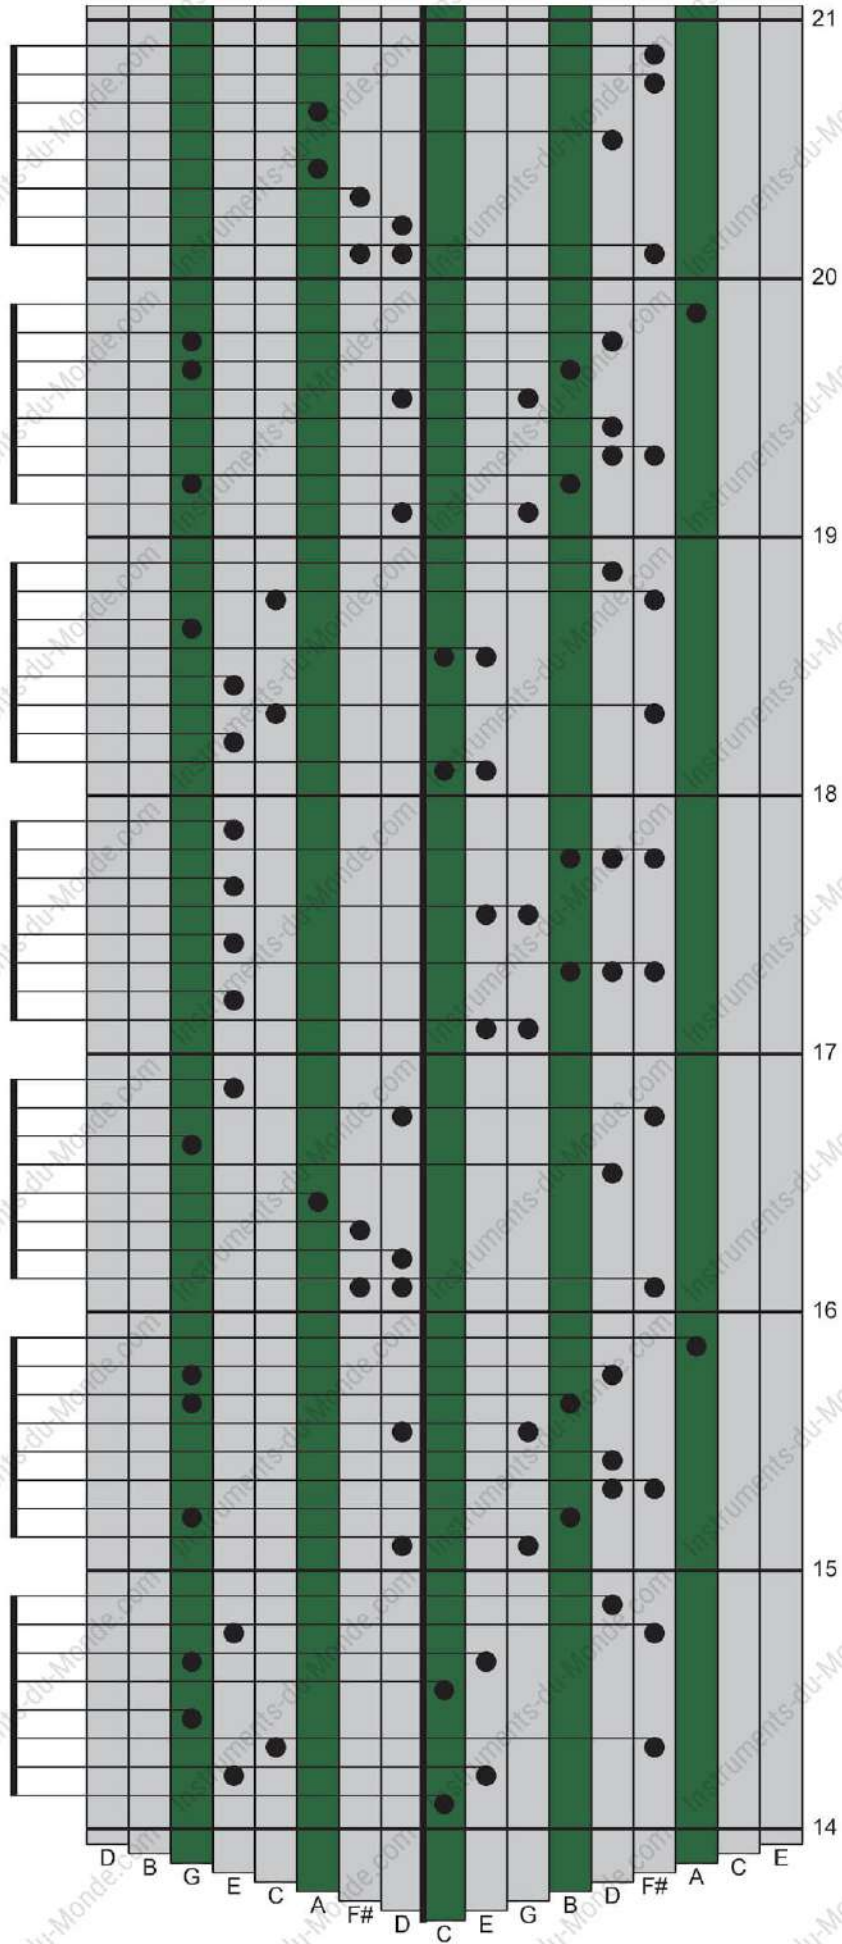

ZOMBIE

The Cranberries

Nombre de Touches: 17
 Accord : Do Majeur
 Niveau de Difficulté : Avancé

The diagram illustrates the fretboard for the song 'Zombie' by The Cranberries. It shows 12 frets (42-49) and 6 strings. The fretboard is divided into sections by vertical green bars. Chords are indicated by black dots on the strings. The chord labels at the bottom are: D, B, G, E, C, A, F#, D, C, E, G, B, D, F#, A, C, E.

The diagram illustrates the fretboard layout for the song 'Zombie' by The Cranberries. It shows frets 28 through 35. The strings are labeled at the bottom as D, B, G, E, C, A, F#, D, C, E, G, B, D, F#, A, C, E. The fretboard is divided into sections by vertical green bars. Black dots indicate finger positions for various chords and notes across the fretboard.

ZOMBIE

The Cranberries

Nombre de Touches: 17
 Accord : Do Majeur
 Niveau de Difficulté : Avancé

ZOMBIE

The Cranberries

Nombre de Touches: 17
 Accord : Do Majeur
 Niveau de Difficulté : Avancé

ZOMBIE

The Cranberries

Nombre de Touches: 17
 Accord : Do Majeur
 Niveau de Difficulté : Avancé

ZOMBIE

The Cranberries

Nombre de Touches: 17

Accord : Do Majeur

Niveau de Difficulté : Avancé

T=72

4/4