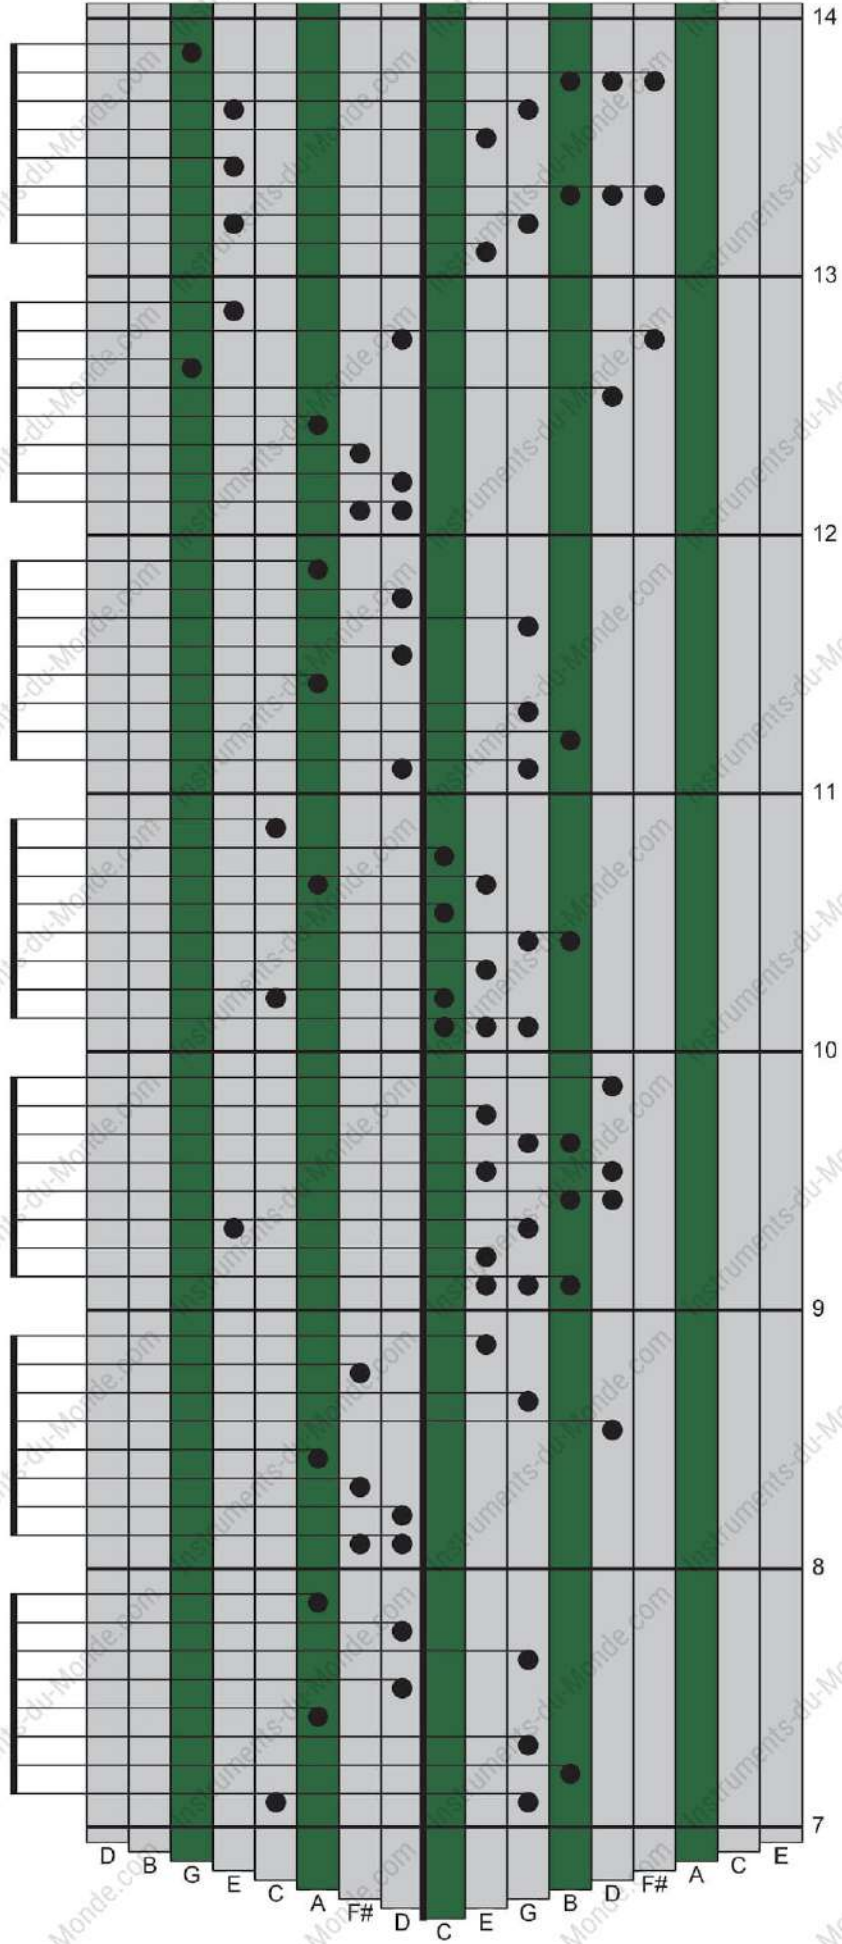

ZOMBIE

The Cranberries

Nombre de Touches: 17
Accord : Do Majeur
Niveau de Difficulté : Avancé