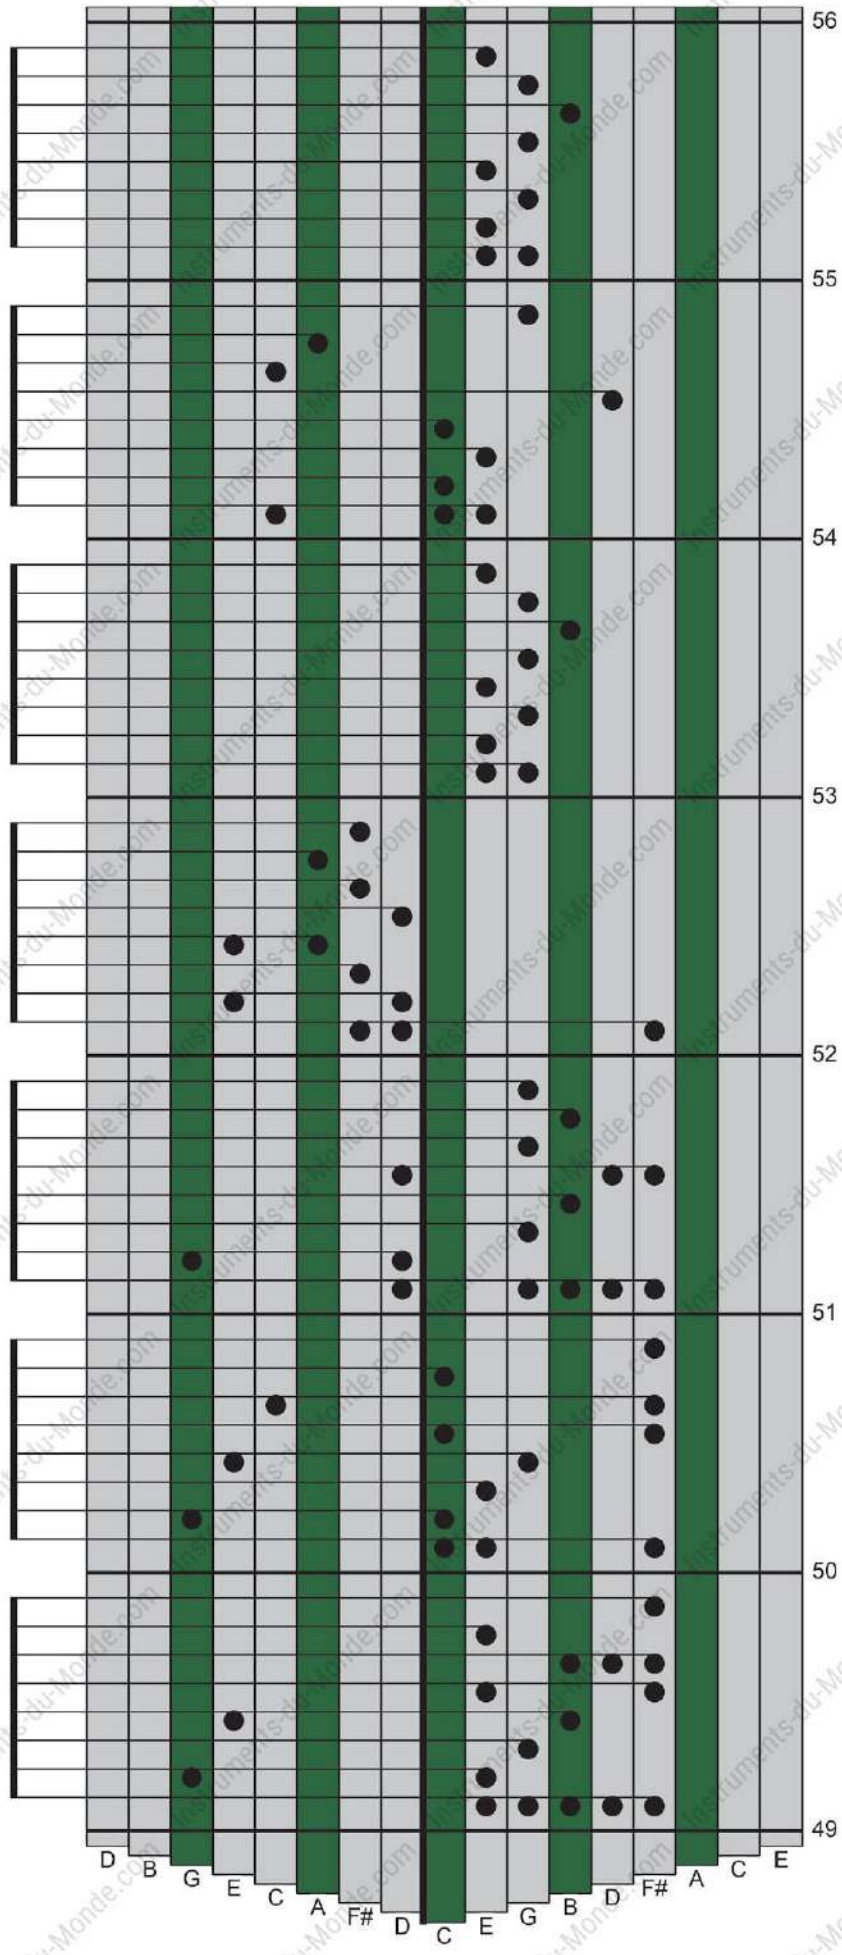

ZOMBIE

The Cranberries

Nombre de Touches: 17
Accord : Do Majeur
Niveau de Difficulté : Avancé

Fin de la Tablature

ZOMBIE

The Cranberries

Nombre de Touches: 17
 Accord : Do Majeur
 Niveau de Difficulté : Avancé

ZOMBIE

The Cranberries

Nombre de Touches: 17
 Accord : Do Majeur
 Niveau de Difficulté : Avancé

The diagram illustrates the fretboard for the song 'Zombie' by The Cranberries. It shows 12 frets (42-49) and 6 strings. The fretboard is divided into sections by vertical green bars. Chords are indicated by black dots on the strings. The chord labels at the bottom are: D, B, G, E, C, A, F#, D, C, E, G, B, D, F#, A, C, E.

ZOMBIE

The Cranberries

Nombre de Touches: 17
 Accord : Do Majeur
 Niveau de Difficulté : Avancé

ZOMBIE

The Cranberries

Nombre de Touches: 17

Accord : Do Majeur

Niveau de Difficulté : Avancé

The diagram illustrates the fretboard layout for the song 'Zombie' by The Cranberries. It shows frets 28 through 35. The strings are labeled at the bottom as D, B, G, E, C, A, F#, D, C, E, G, B, D, F#, A, C, E. The fretboard is divided into sections by vertical green bars. Black dots indicate finger positions for various chords and notes across the fretboard.