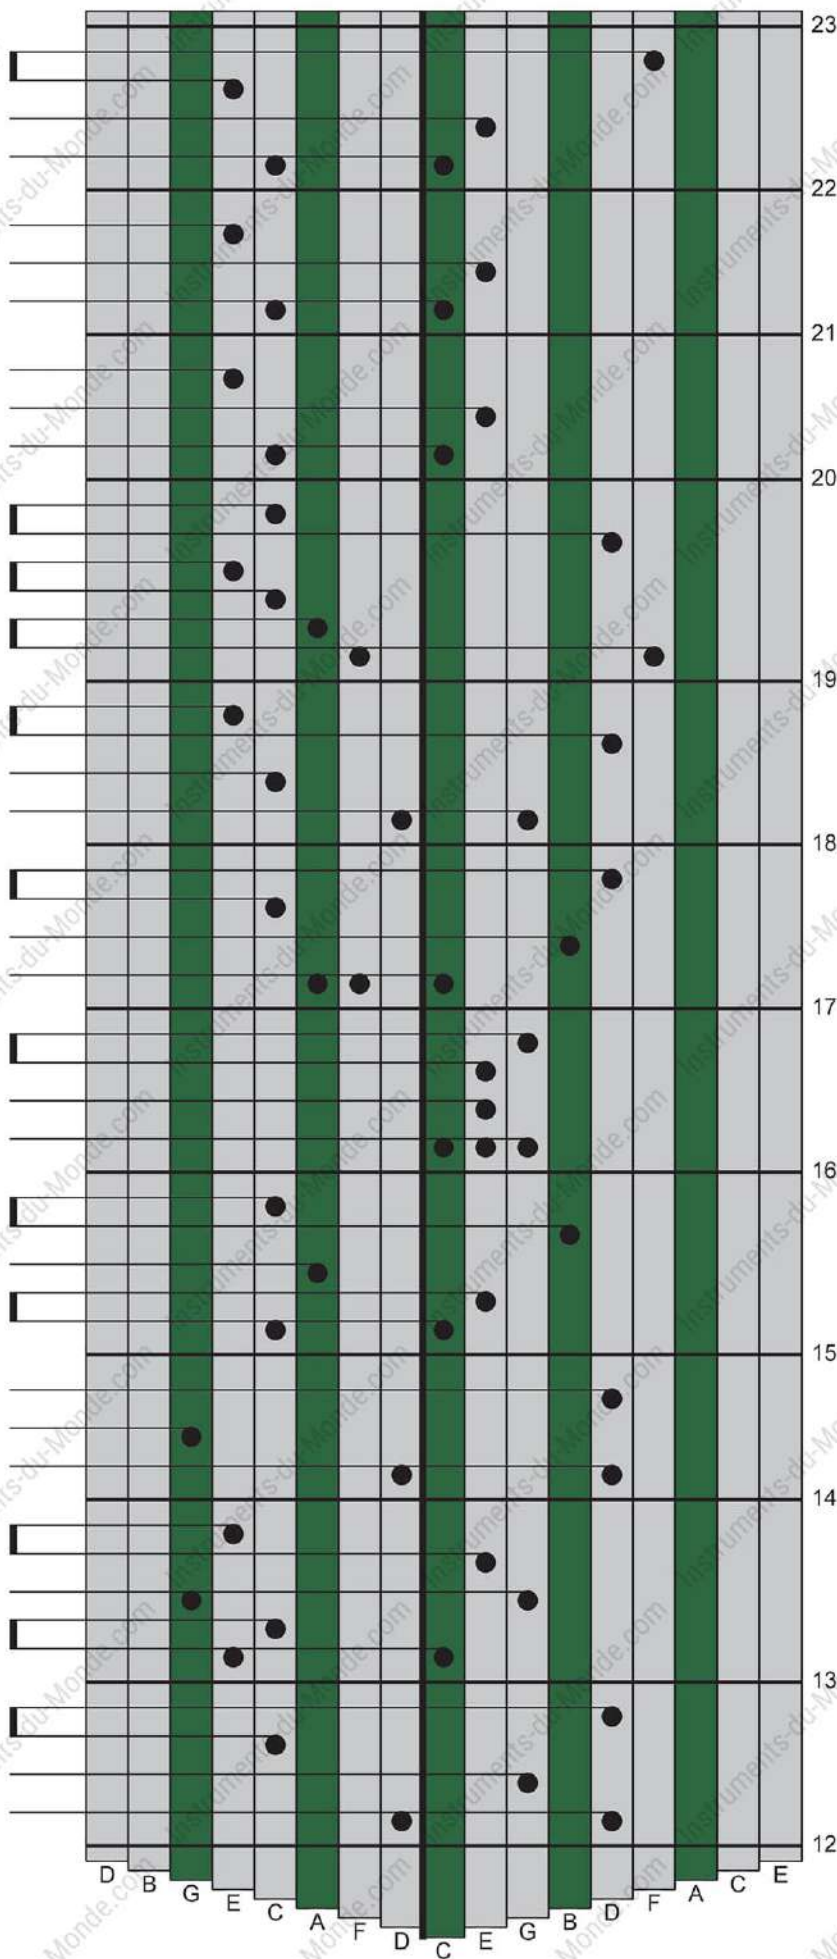

ALWAYS WITH ME

Le Voyage de Chihiro - Studio Ghibli

Nombre de Touches: 17

Accord : Do Majeur

Niveau de Difficulté : Moyen

A guitar tablature diagram for the song 'Always with Me' from Studio Ghibli's 'Spirited Away'. The diagram shows a 6-string guitar with frets 34 to 41. The strings are labeled D, B, G, E, C, A from top to bottom. The frets are labeled with letters: 34 (D, B, G, E, C, A), 35 (D, B, G, E, C, A), 36 (D, B, G, E, C, A), 37 (D, B, G, E, C, A), 38 (D, B, G, E, C, A), 39 (D, B, G, E, C, A), 40 (D, B, G, E, C, A), and 41 (D, B, G, E, C, A). The tablature consists of a grid of frets and strings. Frets 34, 35, 36, 37, 38, 39, 40, and 41 are highlighted in green. Frets 34, 35, 36, 37, 38, 39, 40, and 41 are highlighted in grey. The notes are as follows:

Chord progression (from left to right): D, B, G, E, C, A, F, D, C, E, G, B, D, F, A, C, E

ALWAYS WITH ME

Le Voyage de Chihiro - Studio Ghibli

Nombre de Touches: 17

Accord : Do Majeur

Niveau de Difficulté : Moyen

ALWAYS WITH ME

Le Voyage de Chihiro - Studio Ghibli

Nombre de Touches: 17

Accord : Do Majeur

Niveau de Difficulté : Moyen

A guitar tablature for the song 'Always with Me' from Studio Ghibli's 'Spirited Away'. The piece is in the key of C major and 3/4 time. The tablature is presented on a grid with 12 frets (numbered 1-12 on the right) and 6 strings (numbered 1-6 at the bottom). The fretboard is divided into four vertical sections by green bars, representing the four measures of the piece. Black dots indicate the fret positions for each note. The notes are: Measure 1 (strings 1-6): 1, 2, 3, 4, 5, 6; Measure 2 (strings 1-6): 1, 2, 3, 4, 5, 6; Measure 3 (strings 1-6): 1, 2, 3, 4, 5, 6; Measure 4 (strings 1-6): 1, 2, 3, 4, 5, 6. The time signature is 3/4 and the tempo is T=120. The piece starts with a treble clef on the first staff.