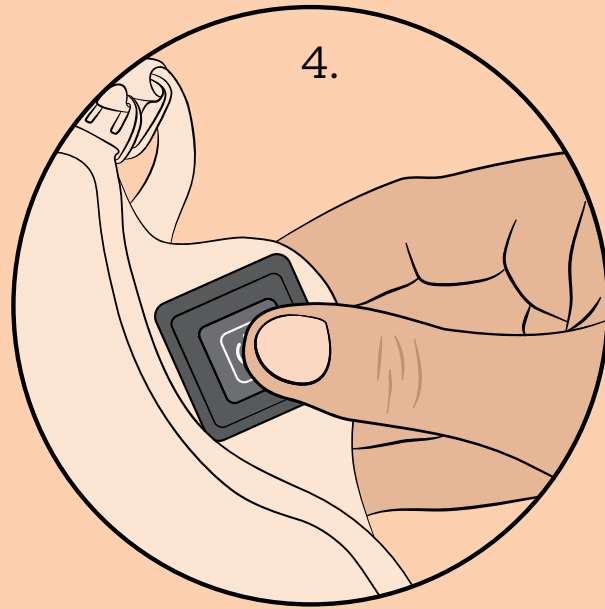

Turn on.

Press the button. Hold for 2 seconds.
The indicator will flash 3 times.

Select heat level.

Press the button until you
get desired heat level.

Level	Temperature	Indicator	Duration
1	50 °C		3,5 hours
2	45 °C		4 hours
3	40 °C		4,5 hours