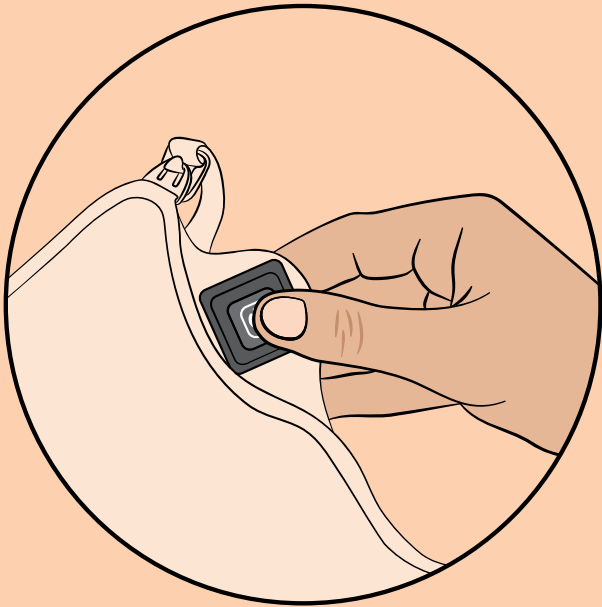

## Select heat level.

Press the button until you  
get desired heat level.

Level	Temperature	Indicator	Duration
1	50 °C		3,5 hours
2	45 °C		4 hours
3	40 °C		4,5 hours

## Turn off.

Press the button  
for 2 seconds to turn off.