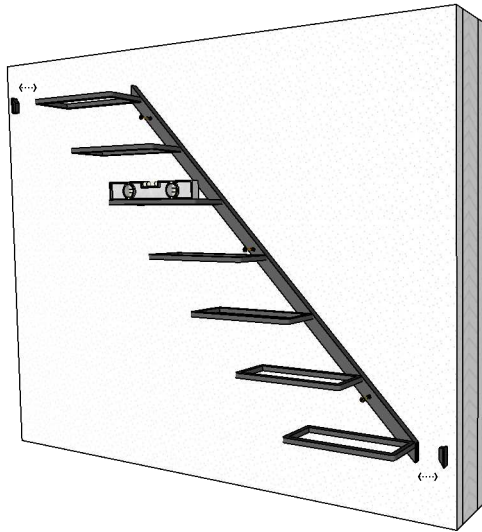

Vino Mode Wine Display Rack

7 Bottle Diagonal

Step 1

Mount the rack using predrilled mounting holes, use a level to ensure level installation, slide in 2 end caps
If using drywall anchors, install them first on the wall in locations corresponding with predrilled mounting holes on the rack

PG. 2 of 2
(installation)