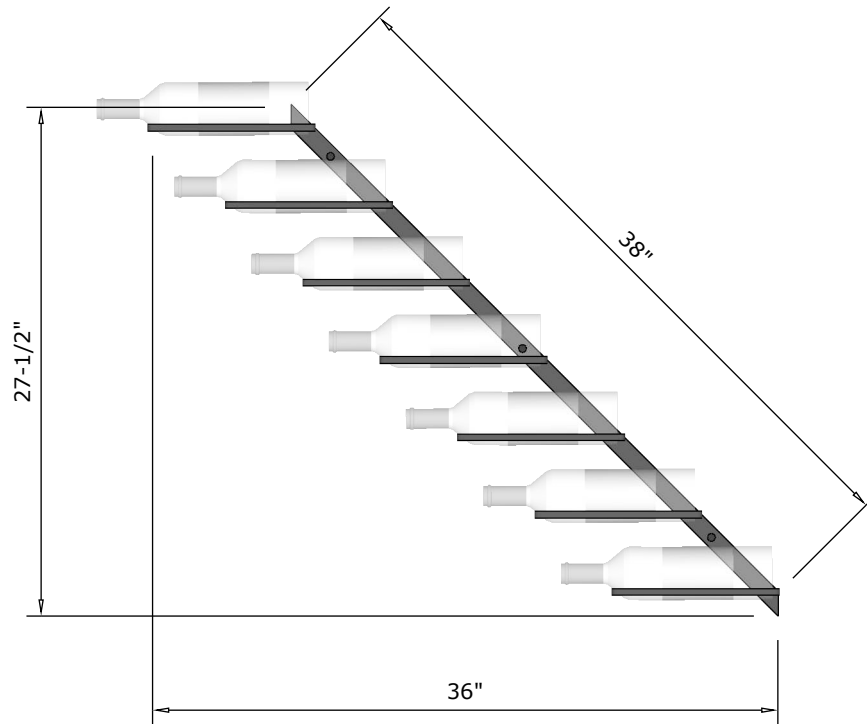

# Vino Mode Wine Display Rack

## 7 Bottle Diagonal Specification Sheet

FRONT VIEW

SIDE VIEW

**Blue Grouse Wine Cellars**

604.929.3180

1.888.400.CORK(2675)