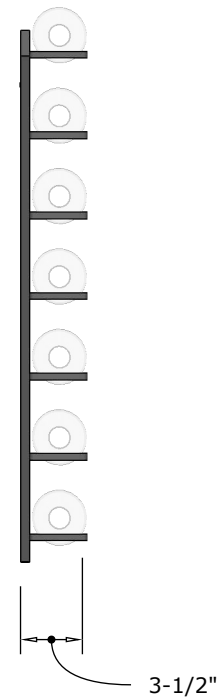

# Vino Mode Wine Display Rack

## 7 Bottle Diagonal Specification Sheet

FRONT VIEW

SIDE VIEW

**Blue Grouse Wine Cellars**

604.929.3180

1.888.400.CORK(2675)