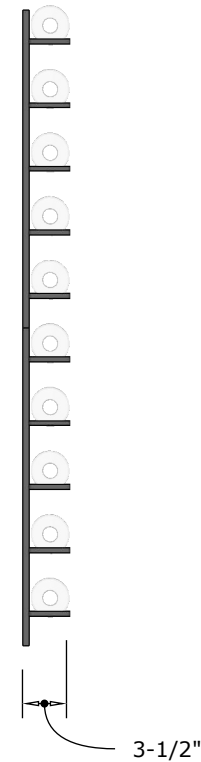

Vino Mode Wine Display Rack

10 Bottle Vertical Specification Sheet

FRONT VIEW

SIDE VIEW

Blue Grouse Wine Cellars

604.929.3180

1.888.400.CORK(2675)