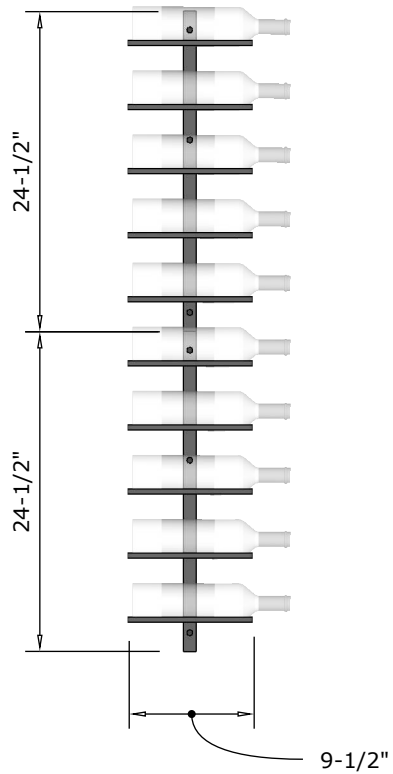

Vino Mode Wine Display Rack

10 Bottle Vertical Specification Sheet

FRONT VIEW

SIDE VIEW

Blue Grouse Wine Cellars

604.929.3180

1.888.400.CORK(2675)