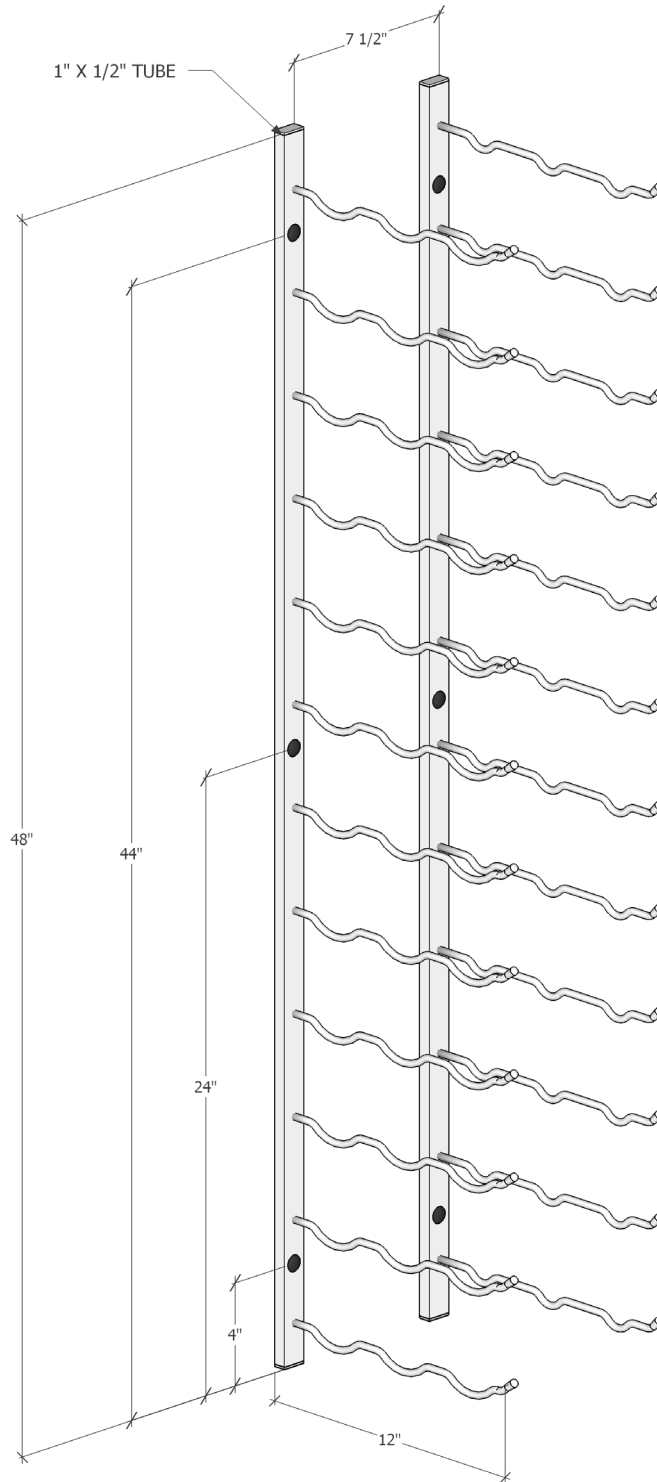

Wall Series 4 foot 3 bottle deep (WS43) Spec Sheet

VintageView recommends 13 inches overall width allowance for most wine bottles.