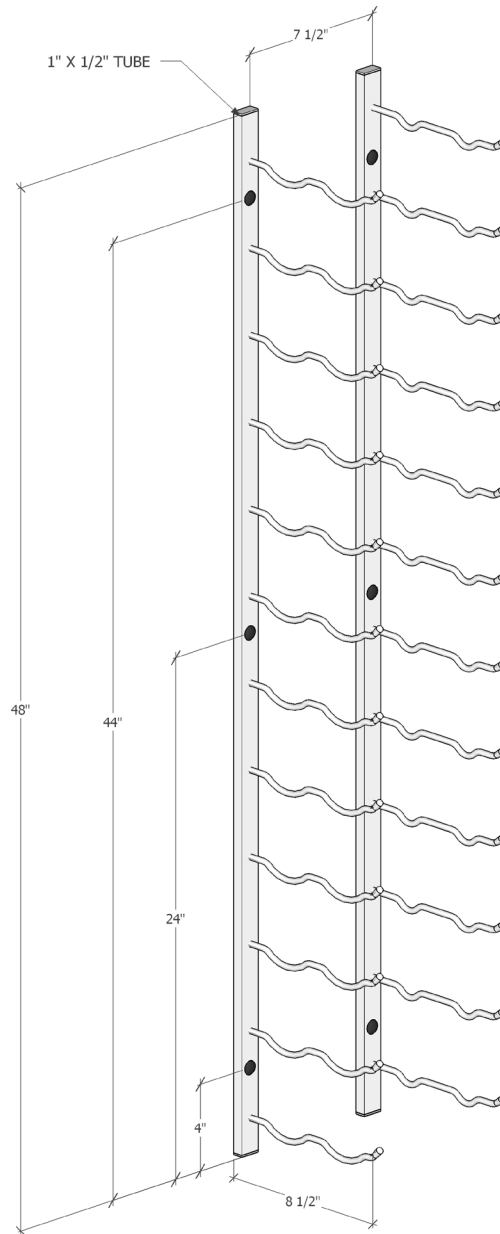

# W Series 4'

Spec sheet for WS-42, 24-bottle wine rack

Account for 13" width  
with wine bottle in rack

VINTAGEVIEW<sup>®</sup>  
MOVING WINE STORAGE FORWARD