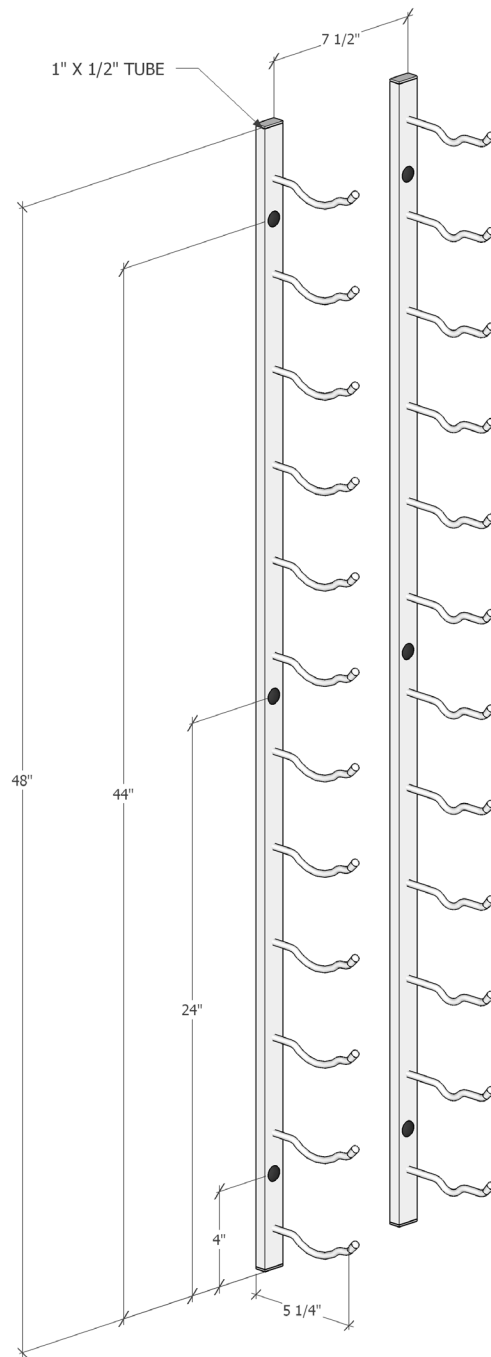

Wall Series 4 foot 1 bottle deep

Spec Sheet for (WS41)

VintageView recommends 13 inches overall width allowance for most wine bottles.

VINTAGEVIEW®
MOVING WINE STORAGE FORWARD