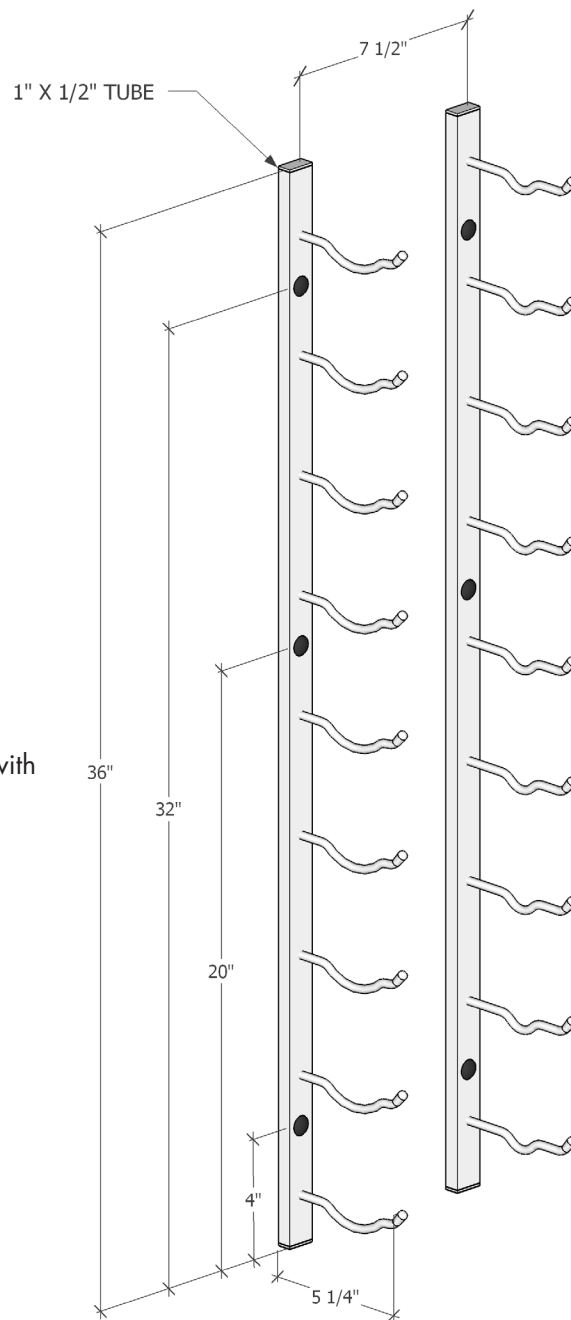

W Series 3'

Spec sheet for WS-31, 9-bottle wine rack

Account for 13" width with wine bottle in rack

VINTAGEVIEW[®]
MOVING WINE STORAGE FORWARD