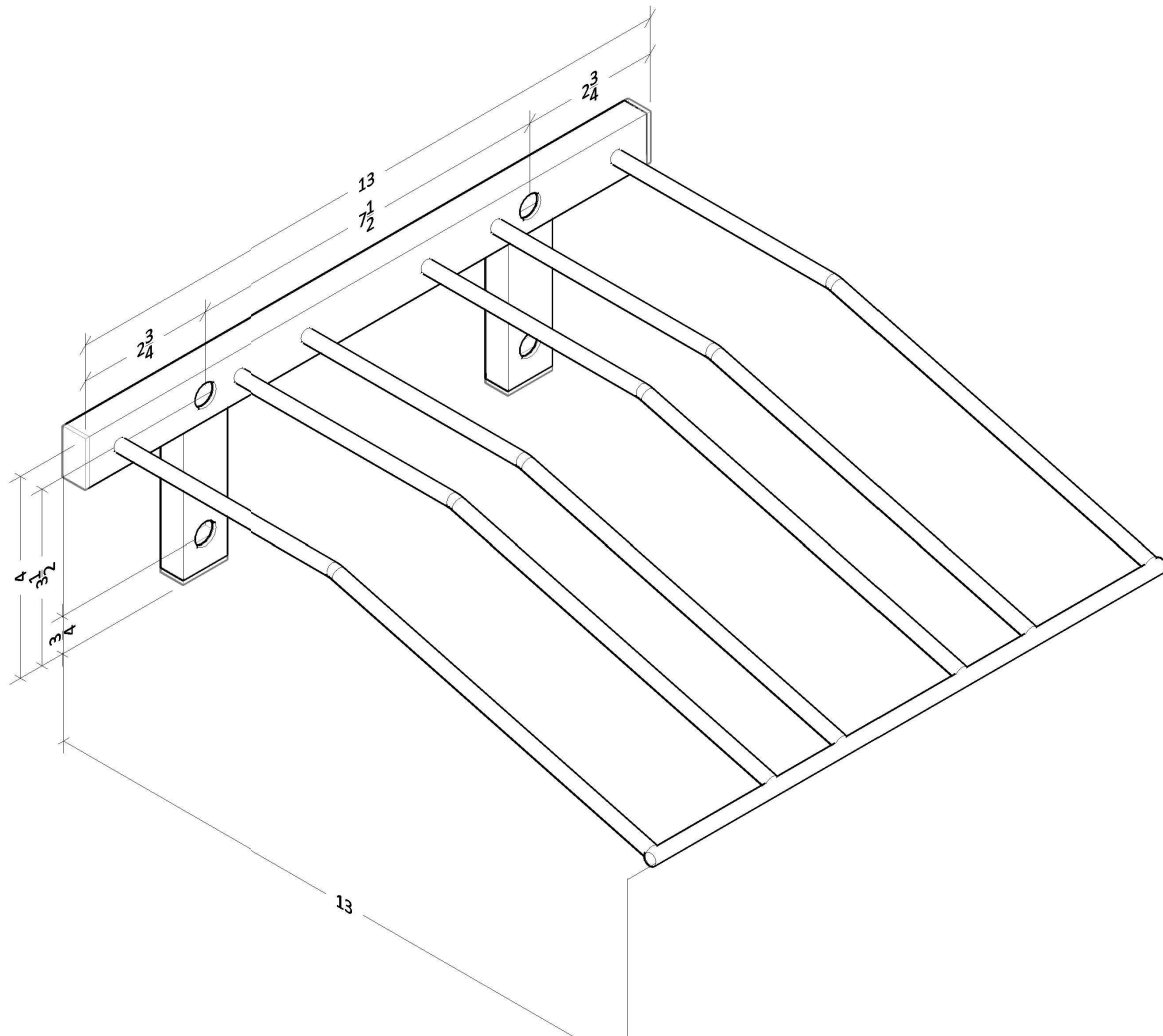

# Wall Series Presentation Row 3

(WS-PR1C) Spec Sheet

The Presentation Row 3 holds 3 standard 750 ml wine bottles.

VINTAGEVIEW®  
MOVING WINE STORAGE FORWARD