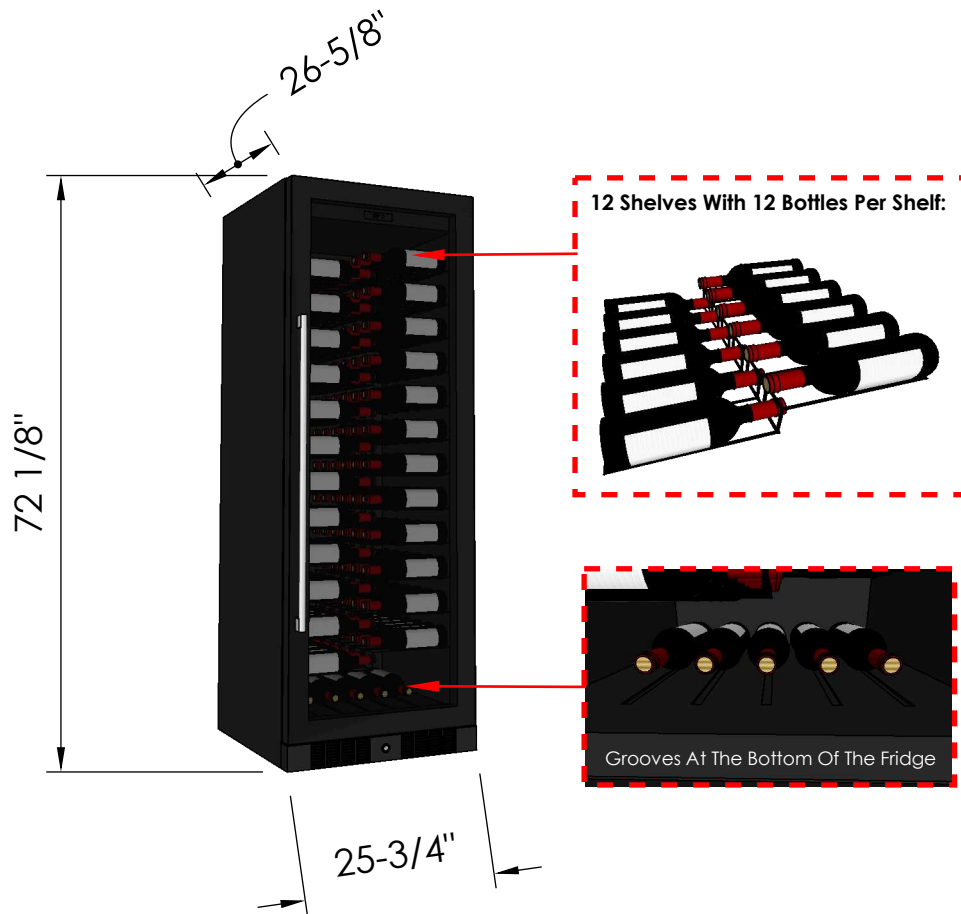

Vinopro Designer Series Wine Fridge (DS490)

Specification Sheet

Built In Dimensions

Adjustable feet allow for height adjustment from 72-1/8" to 73-3/8"
Opening size to be a minimum of 1/2" taller than the overall fridge height