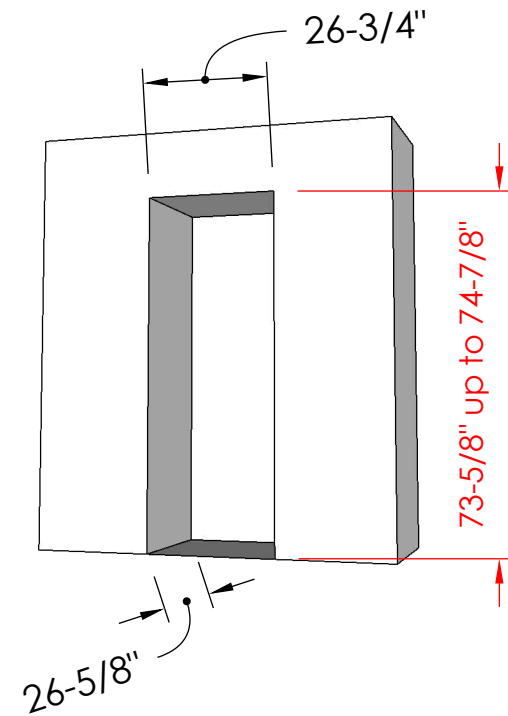

Vinopro Designer Series Wine Fridge (DS490)

Specification Sheet

Built In Dimensions

Adjustable feet allow for height adjustment from 72-1/8" to 73-3/8"
Opening size to be a minimum of 1/2" taller than the overall fridge height