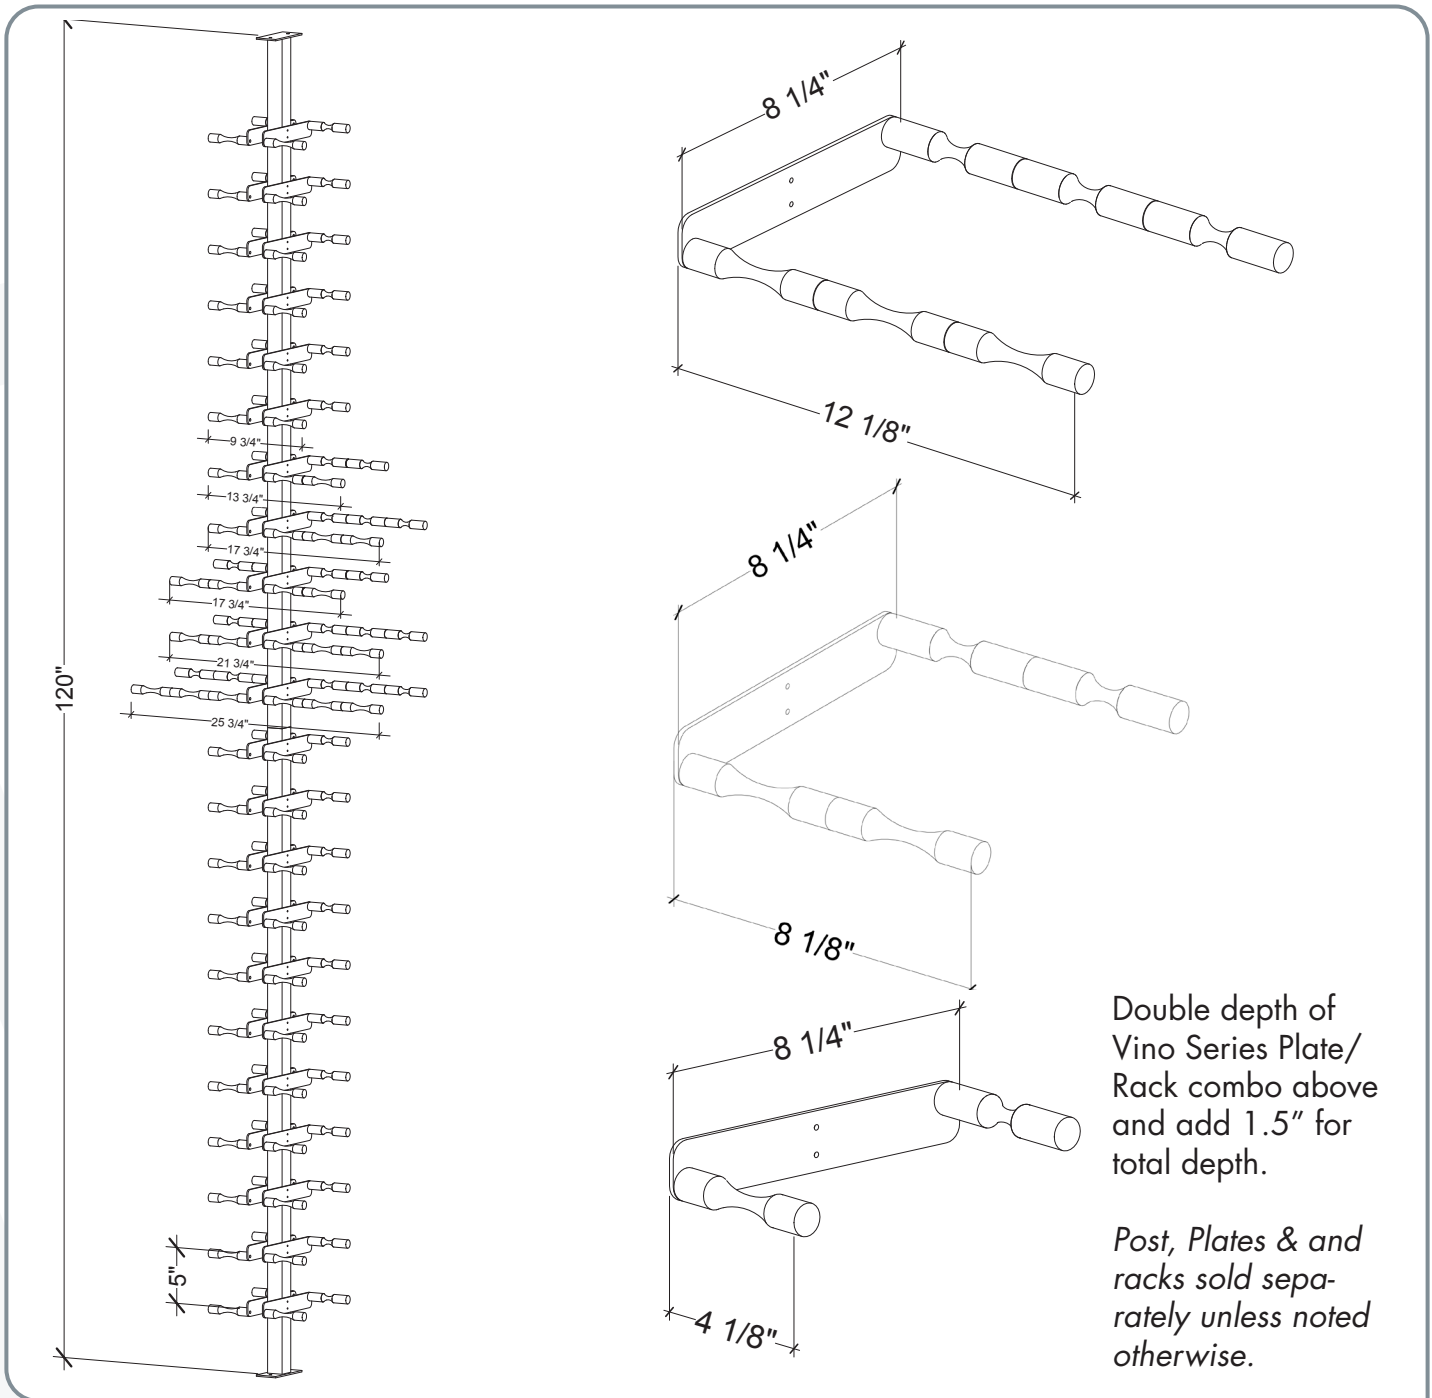

Vino Series Post

Specs for VS-FCP (1 side of racking)

Add 1.5" to Vino Series Plate/Rack combo for total depth.

Post, Plates & and racks sold separately unless noted otherwise.

VINTAGEVIEW®
MOVING WINE STORAGE FORWARD

Vino Pins Post

Specs for VP-FCP (2 sides of racking)

Double depth of
Vino Series Plate/
Rack combo above
and add 1.5" for
total depth.

*Post, Plates & and
racks sold sepa-
rately unless noted
otherwise.*

VINTAGEVIEW®
MOVING WINE STORAGE FORWARD