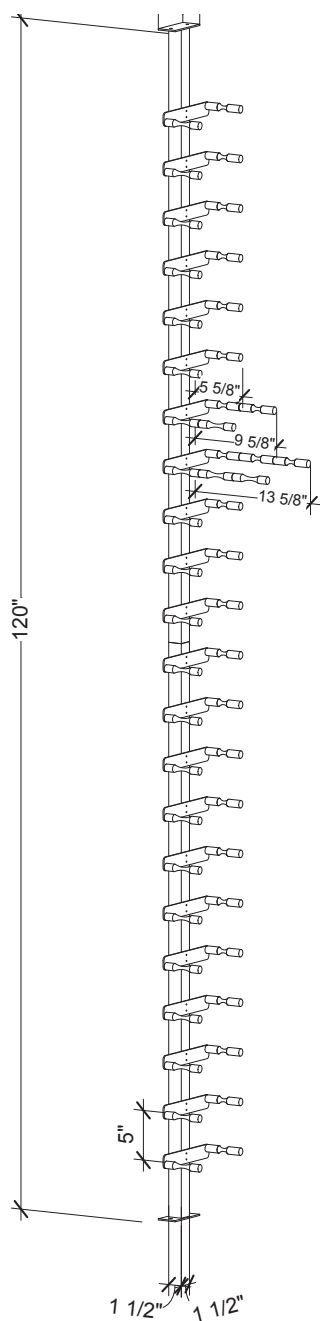

Vino Series Post

Specs for VS-FCP (1 side of racking)

Add 1.5" to Vino Series Plate/Rack combo for total depth.

Post, Plates & and racks sold separately unless noted otherwise.

VINTAGEVIEW®
MOVING WINE STORAGE FORWARD

Vino Pins Post

Specs for VP-FCP (2 sides of racking)

Double depth of
Vino Series Plate/
Rack combo above
and add 1.5" for
total depth.

*Post, Plates & and
racks sold sepa-
rately unless noted
otherwise.*

VINTAGEVIEW®
MOVING WINE STORAGE FORWARD