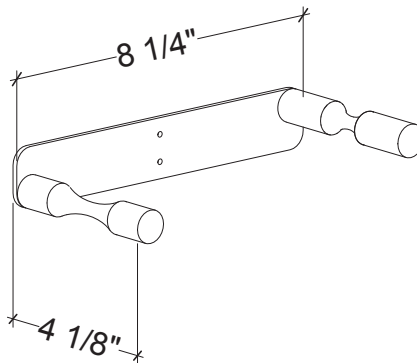

Vino Series Post

Specs for VS-FCP (1 side of racking)

Add 1.5" to Vino Series Plate/Rack combo for total depth.

Post, Plates & and racks sold separately unless noted otherwise.

VINTAGEVIEW®
MOVING WINE STORAGE FORWARD

Vino Pins Post

Specs for VP-FCP (2 sides of racking)

Double depth of
Vino Series Plate/
Rack combo above
and add 1.5" for
total depth.

*Post, Plates & and
racks sold sepa-
rately unless noted
otherwise.*