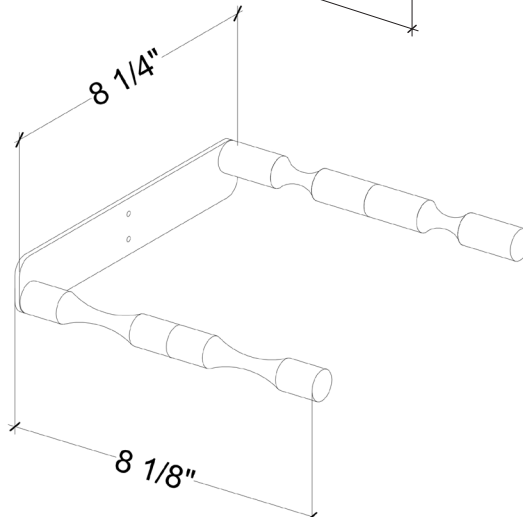

Vino Series Post

Specs for VS-FCP (1 side of racking)

Add 1.5" to Vino Series Plate/Rack combo for total depth.

Post, Plates & and racks sold separately unless noted otherwise.

VINTAGEVIEW®
MOVING WINE STORAGE FORWARD

Vino Pins Post

Specs for VP-FCP (2 sides of racking)

Double depth of
Vino Series Plate/
Rack combo above
and add 1.5" for
total depth.

*Post, Plates & and
racks sold sepa-
rately unless noted
otherwise.*