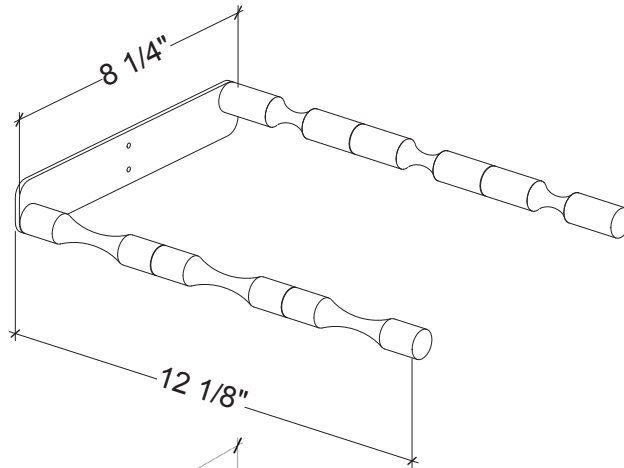

Vino Series Post

Specs for VS-FCP (1 side of racking)

Add 1.5" to Vino Series Plate/Rack combo for total depth.

Post, Plates & and racks sold separately unless noted otherwise.

VINTAGEVIEW®
MOVING WINE STORAGE FORWARD

Vino Pins Post

Specs for VP-FCP (2 sides of racking)

Double depth of
Vino Series Plate/
Rack combo above
and add 1.5" for
total depth.

*Post, Plates & and
racks sold sepa-
rately unless noted
otherwise.*