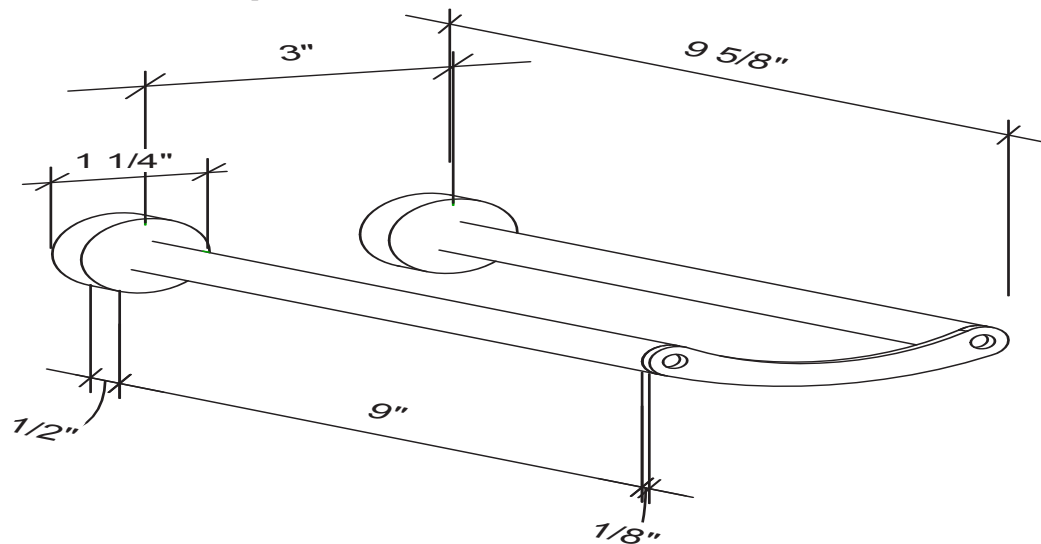

Vino Rails Magnum

Spec sheet for VR-MAG and VRC-MAG wine racks

Account for 15" of depth for most magnum bottles

VRC-MAG (for drywall)

VINTAGEVIEW[®]
MOVING WINE STORAGE FORWARD