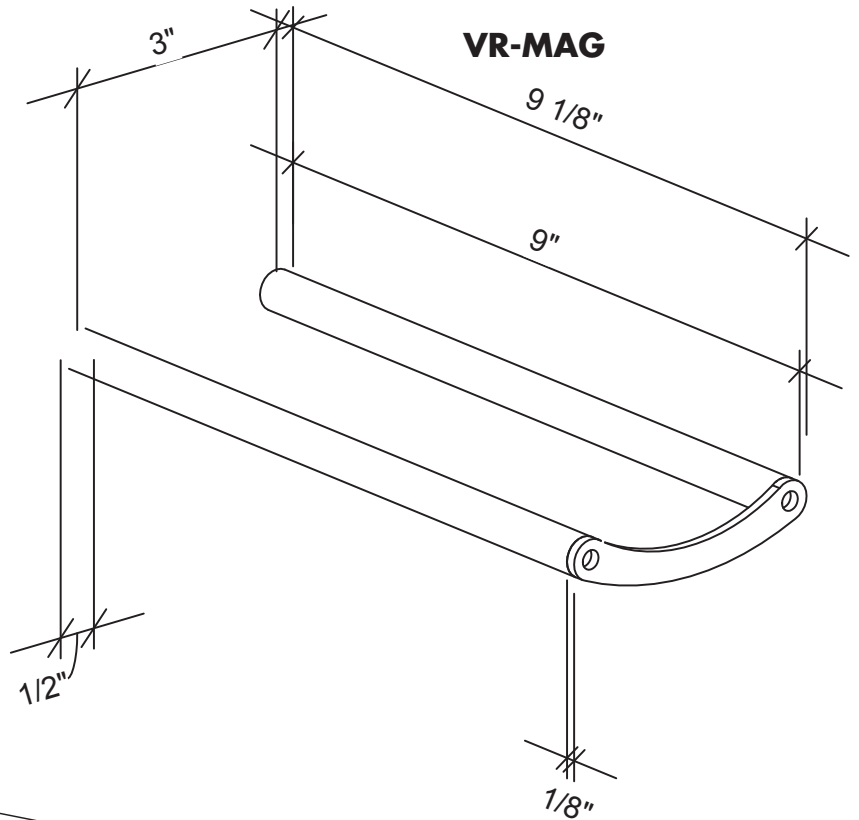

Vino Rails Magnum

Spec sheet for VR-MAG and VRC-MAG wine racks

Account for 15" of depth for most magnum bottles

VRC-MAG (for drywall)

VINTAGEVIEW[®]
MOVING WINE STORAGE FORWARD