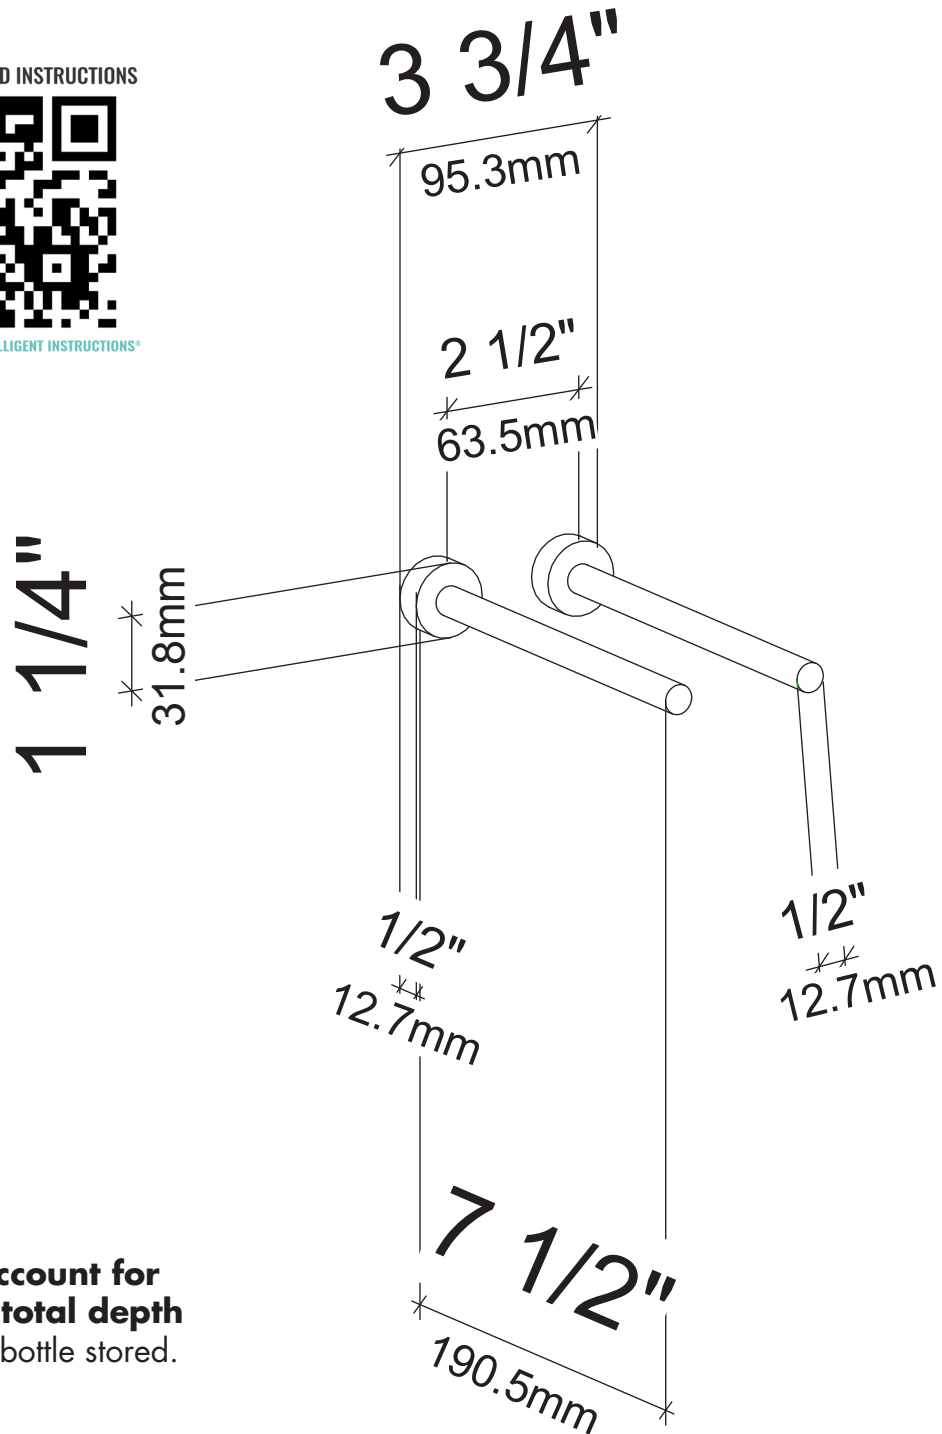

# Vino Rails for Drywall Surfaces

Spec sheet for Vino Rails with Collars (VRC)

SCAN FOR **BILT**. 3D INSTRUCTIONS

POWERED BY **BILT** INTELLIGENT INSTRUCTIONS\*

Please **account for 13.5"** in total depth with wine bottle stored.

**VINTAGEVIEW**<sup>®</sup>  
MOVING WINE STORAGE FORWARD