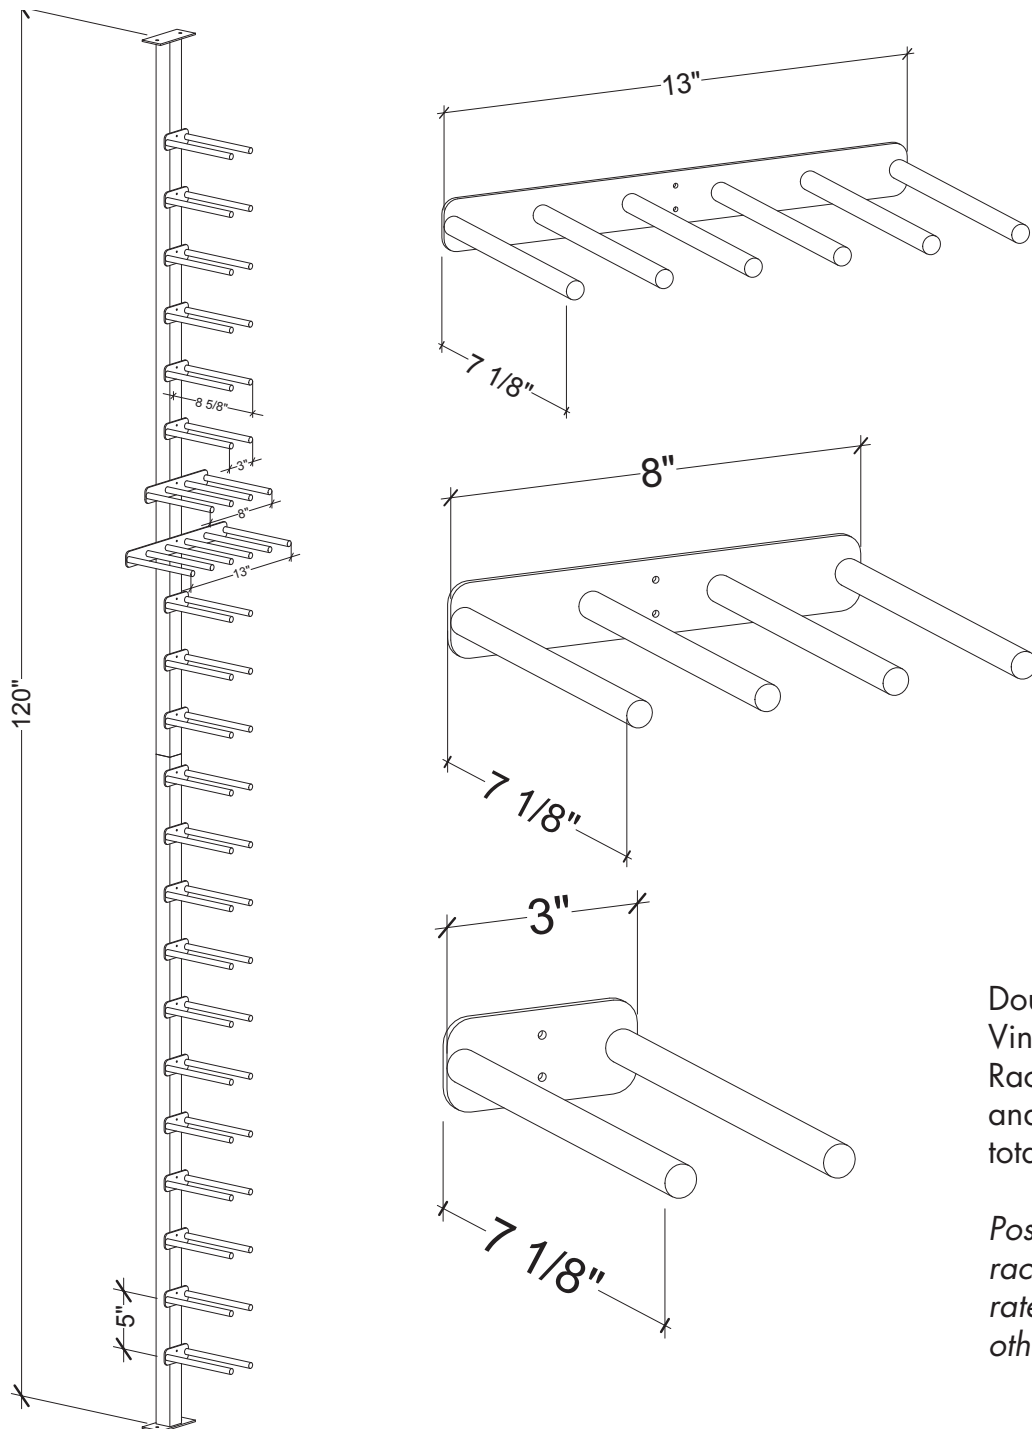

Vino Rails Post

Specs for VR-FCP (1 side of racking)

Double depth of
Vino Series Plate/
Rack combo above
and add 1.5" for
total depth.

*Post, Plates & and
racks sold sepa-
rately unless noted
otherwise.*

VINTAGEVIEW®
MOVING WINE STORAGE FORWARD

Vino Rails Post

Specs for VR-FCP (2 sides of racking)

Double depth of
Vino Series Plate/
Rack combo above
and add 1.5" for
total depth.

*Post, Plates & and
racks sold sepa-
rately unless noted
otherwise.*