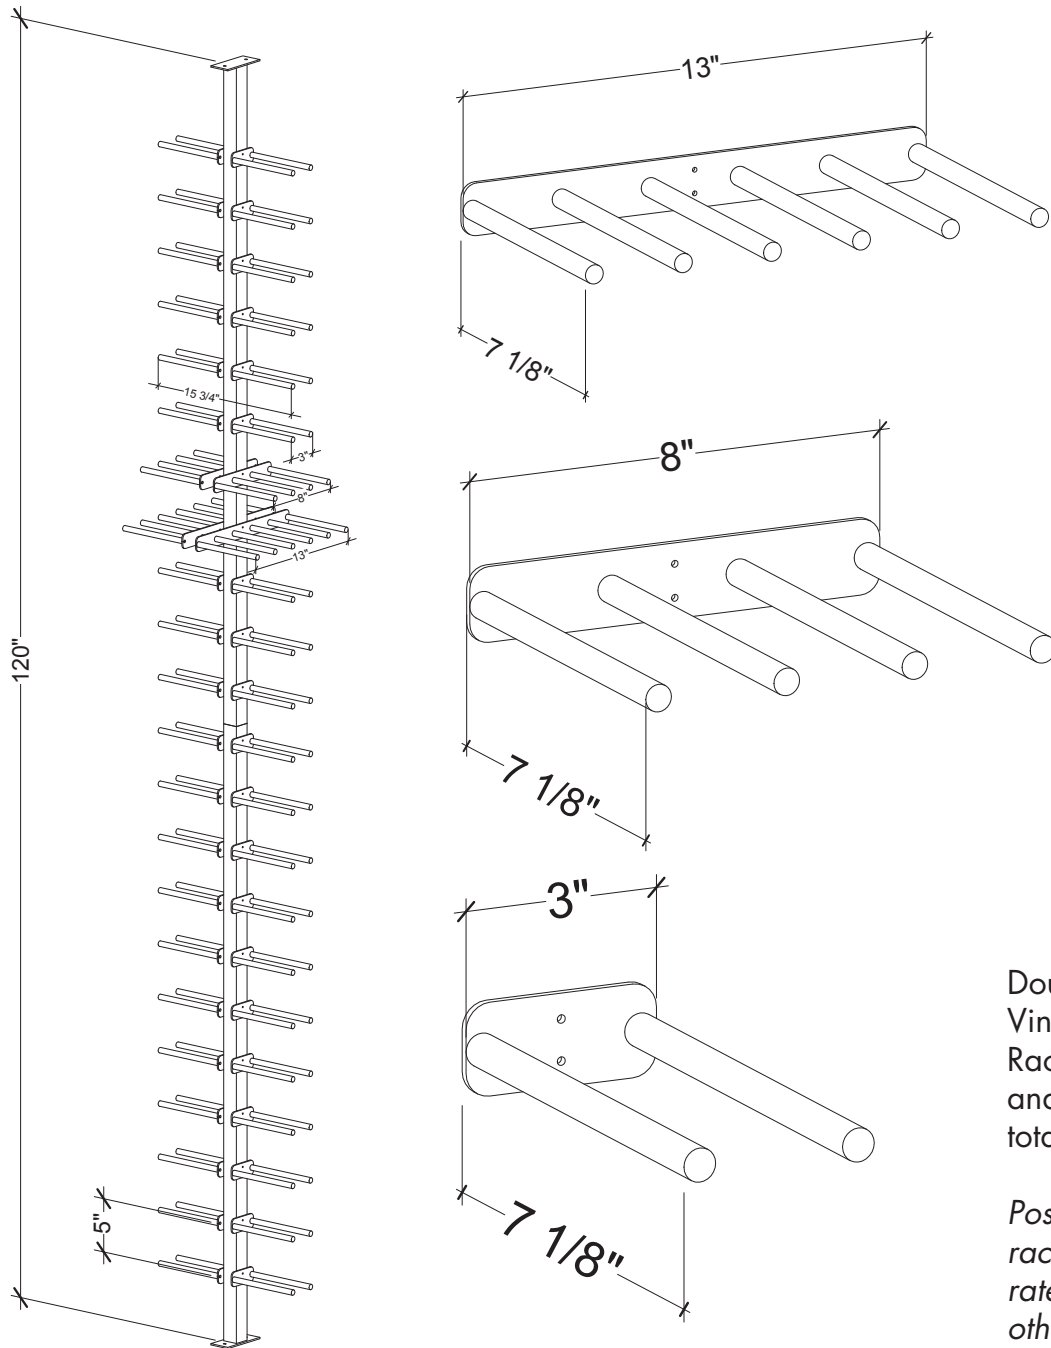

Vino Rails Post

Specs for VR-FCP (1 side of racking)

Double depth of
Vino Series Plate/
Rack combo above
and add 1.5" for
total depth.

*Post, Plates & and
racks sold sepa-
rately unless noted
otherwise.*

VINTAGEVIEW®
MOVING WINE STORAGE FORWARD

Vino Rails Post

Specs for VR-FCP (2 sides of racking)

Double depth of
Vino Series Plate/
Rack combo above
and add 1.5" for
total depth.

*Post, Plates & and
racks sold sepa-
rately unless noted
otherwise.*