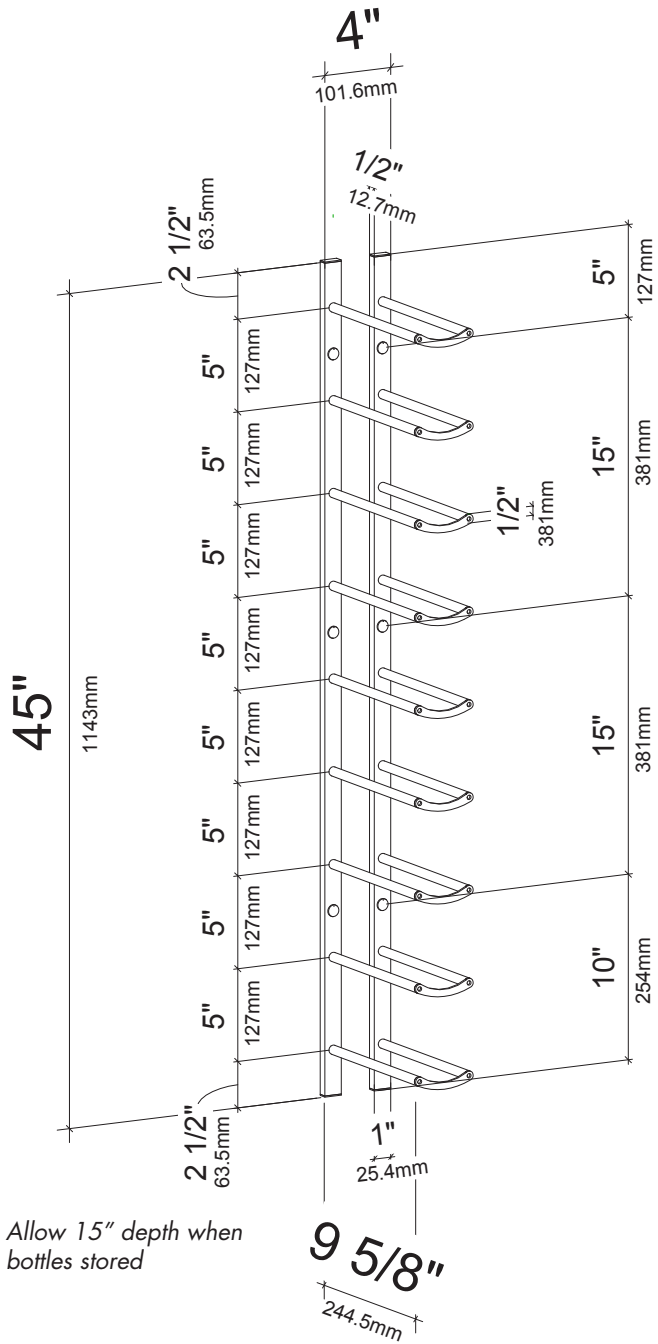

Vino Rails Flex Magnum Wine Rack

Spec sheet for VR-FLEXM1, 9-bottle wine rack system for 1.5L bottles

Allow 15" depth when bottles stored

When installed on 45-degree angle

SCAN FOR BILT 3D INSTRUCTIONS

POWERED BY BILT INTELLIGENT INSTRUCTIONS®