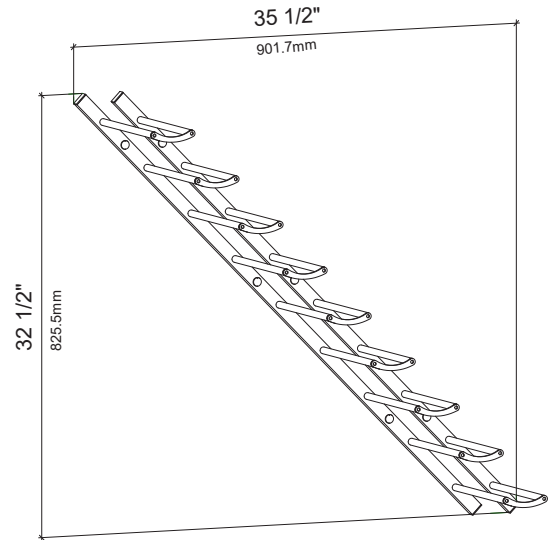

Vino Rails Flex Magnum Wine Rack

Spec sheet for VR-FLEXM1, 9-bottle wine rack system for 1.5L bottles

Allow 15" depth when bottles stored

When installed on 45-degree angle

SCAN FOR BILT 3D INSTRUCTIONS

POWERED BY BILT INTELLIGENT INSTRUCTIONS®