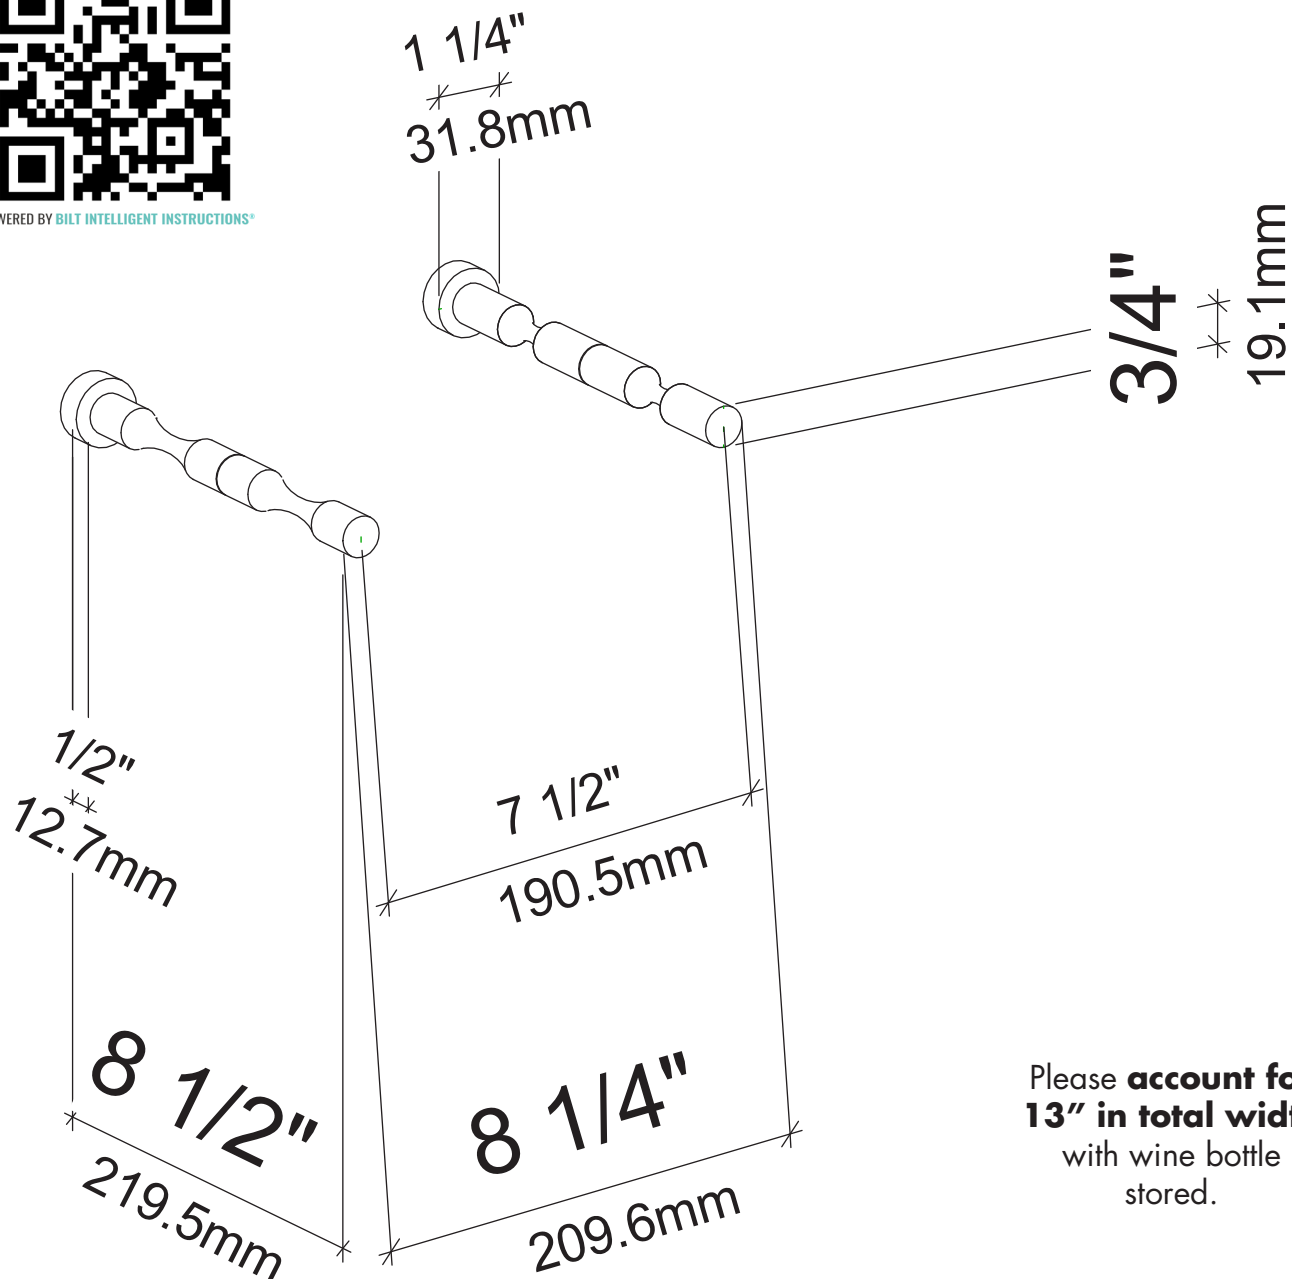

# Vino Pins 1 Bottle Rack for Drywall Surfaces

Spec sheet for Vino Pins1 (VPC)

SCAN FOR **BILT**. 3D INSTRUCTIONS

POWERED BY **BILT INTELLIGENT INSTRUCTIONS**®

Please **account for 13"** in total width with wine bottle stored.

# Vino Pins 2 Bottle Rack for Drywall Surfaces

Spec sheet for Vino Pins 2 (VPC-2)

SCAN FOR **BILT**. 3D INSTRUCTIONS

POWERED BY **BILT INTELLIGENT INSTRUCTIONS**®

Please **account for 13" in total width** with wine bottle stored.

# Vino Pins 3 Bottle Rack for Drywall Surfaces

Spec sheet for Vino Pins 3 (VPC-3)

SCAN FOR **BILT**. 3D INSTRUCTIONS

POWERED BY **BILT INTELLIGENT INSTRUCTIONS**

Please **account for 13" in total width** with wine bottle stored.