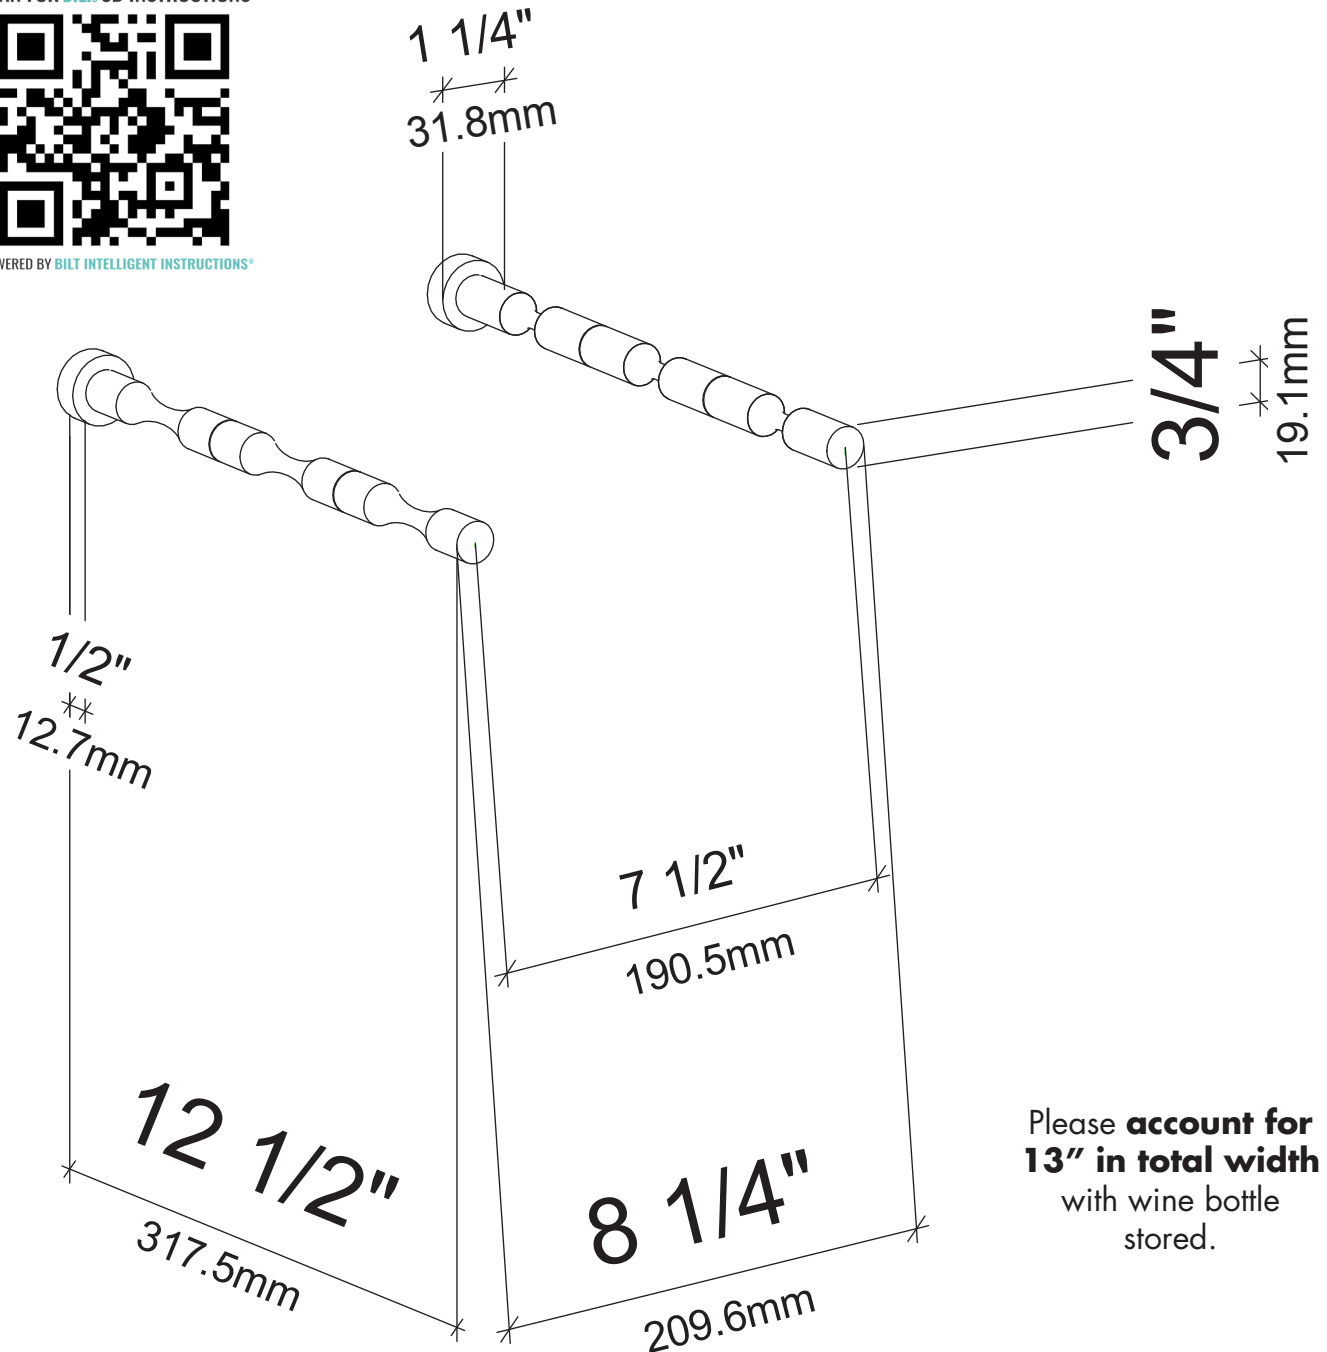

# Vino Pins 1 Bottle Rack for Drywall Surfaces

Spec sheet for Vino Pins1 (VPC)

SCAN FOR **BILT**. 3D INSTRUCTIONS

POWERED BY **BILT INTELLIGENT INSTRUCTIONS**®

Please **account for 13"** in total width with wine bottle stored.

# Vino Pins 2 Bottle Rack for Drywall Surfaces

Spec sheet for Vino Pins 2 (VPC-2)

SCAN FOR **BILT**. 3D INSTRUCTIONS

POWERED BY **BILT INTELLIGENT INSTRUCTIONS**®

Please **account for 13" in total width** with wine bottle stored.

# Vino Pins 3 Bottle Rack for Drywall Surfaces

Spec sheet for Vino Pins 3 (VPC-3)

SCAN FOR **BILT**. 3D INSTRUCTIONS

POWERED BY **BILT INTELLIGENT INSTRUCTIONS**

Please **account for 13" in total width** with wine bottle stored.