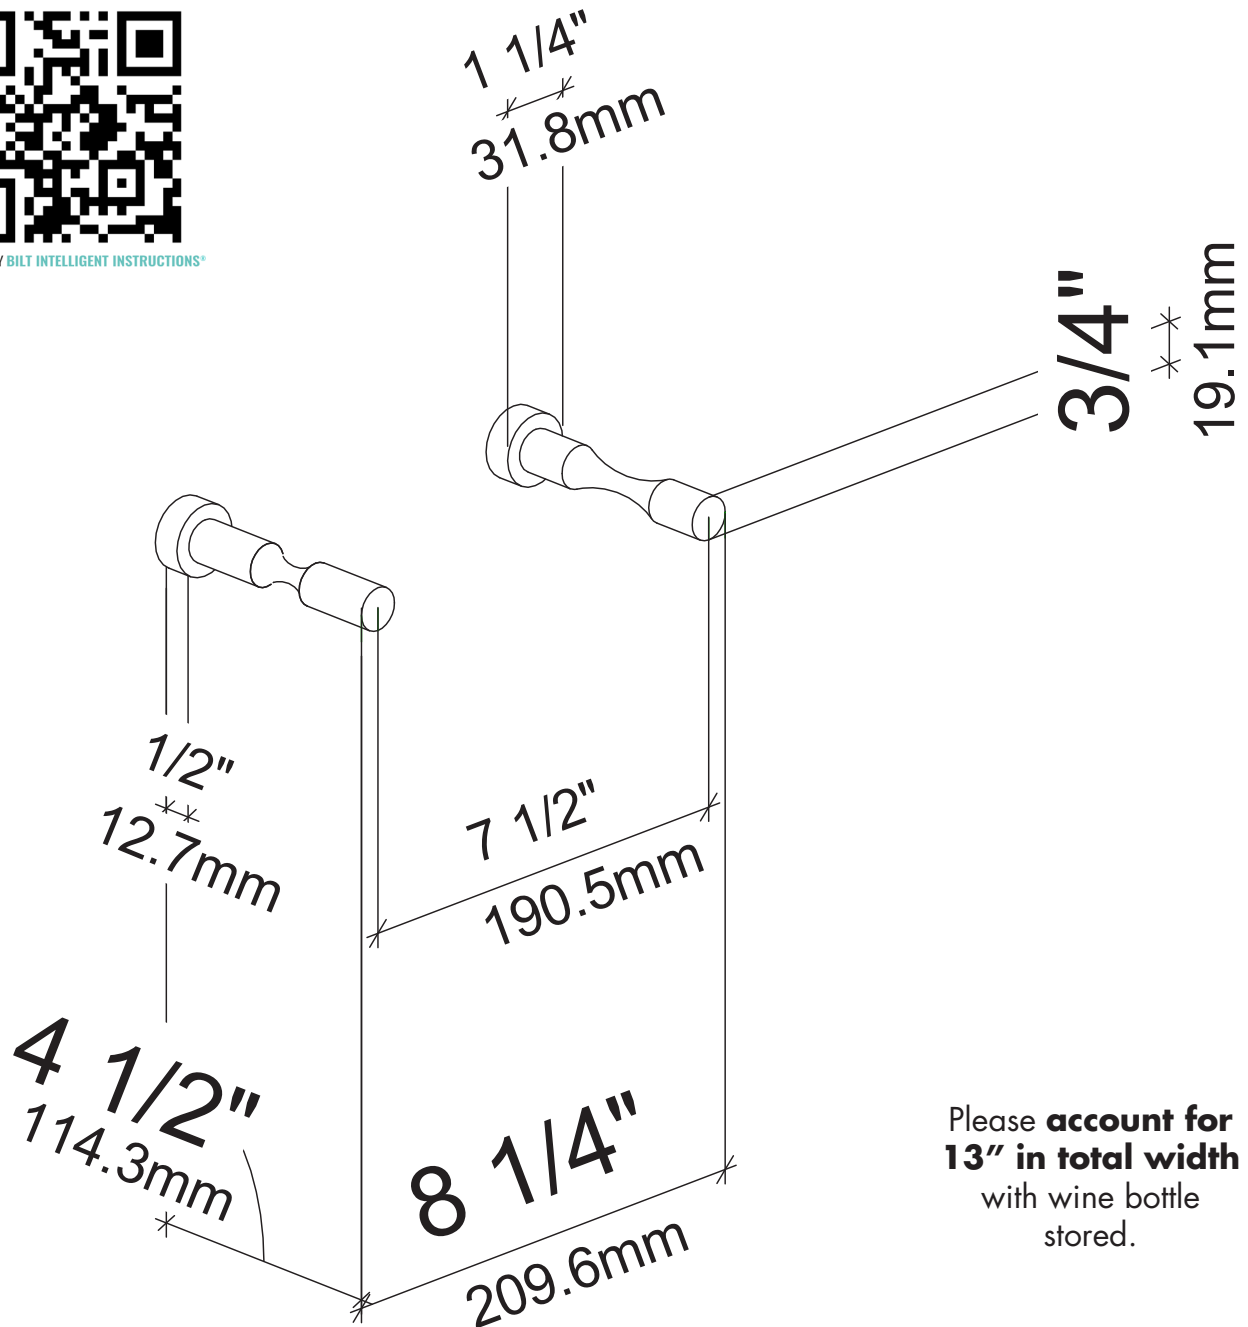

# Vino Pins 1 Bottle Rack for Drywall Surfaces

Spec sheet for Vino Pins1 (VPC)

SCAN FOR **BILT**. 3D INSTRUCTIONS

POWERED BY **BILT INTELLIGENT INSTRUCTIONS**®

Please **account for 13"** in total width with wine bottle stored.

# Vino Pins 2 Bottle Rack for Drywall Surfaces

Spec sheet for Vino Pins 2 (VPC-2)

SCAN FOR **BILT**. 3D INSTRUCTIONS

POWERED BY **BILT INTELLIGENT INSTRUCTIONS**®

Please **account for 13" in total width** with wine bottle stored.

# Vino Pins 3 Bottle Rack for Drywall Surfaces

Spec sheet for Vino Pins 3 (VPC-3)

SCAN FOR **BILT**. 3D INSTRUCTIONS

POWERED BY **BILT INTELLIGENT INSTRUCTIONS**

Please **account for 13" in total width** with wine bottle stored.