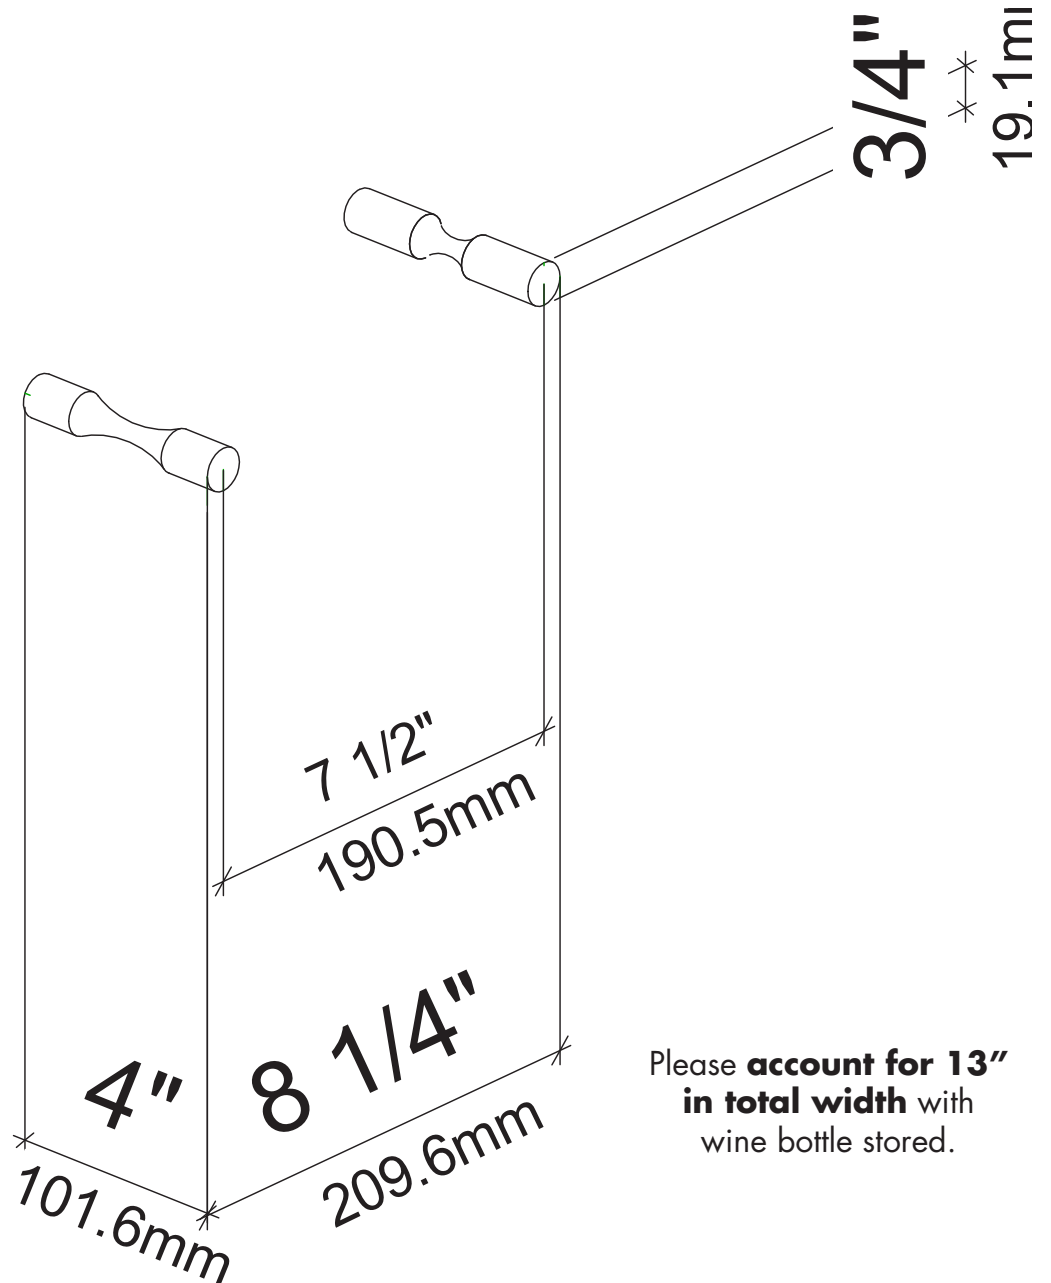

Vino Pins for Wood Surfaces

Spec sheet for Vino Pins (VP)

SCAN FOR **BILT**. 3D INSTRUCTIONS

POWERED BY **BILT** INTELLIGENT INSTRUCTIONS*

Please **account for 13"**
in total width with
wine bottle stored.

VINTAGEVIEW®
MOVING WINE STORAGE FORWARD

Vino Pins 2 Bottle Rack for Wood Surfaces

Spec sheet for Vino Pins 2 (VP-2)

SCAN FOR **BILT**. 3D INSTRUCTIONS

POWERED BY **BILT INTELLIGENT INSTRUCTIONS**

Please **account for 13"** in total width with wine bottle stored.

VINTAGEVIEW[®]
MOVING WINE STORAGE FORWARD

Vino Pins 3 Bottle Rack for Wood Surfaces

Spec sheet for Vino Pins 3 (VP-3)

SCAN FOR **BILT**. 3D INSTRUCTIONS

POWERED BY **BILT** INTELLIGENT INSTRUCTIONS*

Please **account for 13"**
in total width with
wine bottle stored.