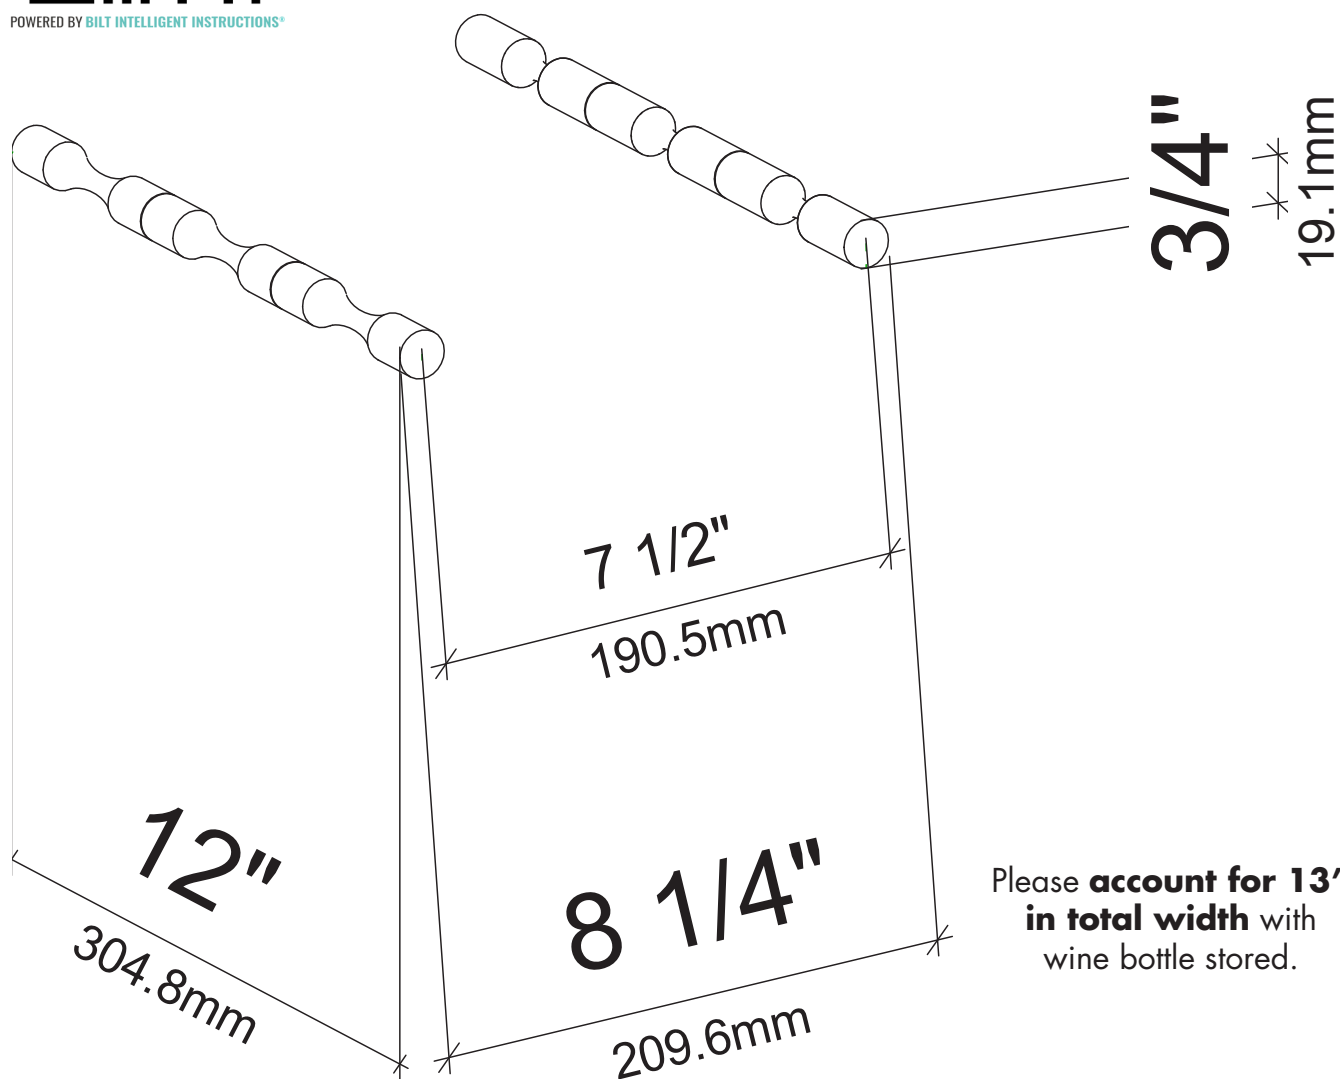

Vino Pins for Wood Surfaces

Spec sheet for Vino Pins (VP)

SCAN FOR **BILT**. 3D INSTRUCTIONS

POWERED BY **BILT** INTELLIGENT INSTRUCTIONS*

Please **account for 13"**
in total width with
wine bottle stored.

VINTAGEVIEW®
MOVING WINE STORAGE FORWARD

Vino Pins 2 Bottle Rack for Wood Surfaces

Spec sheet for Vino Pins 2 (VP-2)

SCAN FOR **BILT**. 3D INSTRUCTIONS

POWERED BY **BILT INTELLIGENT INSTRUCTIONS**

Please **account for 13"** in total width with wine bottle stored.

VINTAGEVIEW[®]
MOVING WINE STORAGE FORWARD

Vino Pins 3 Bottle Rack for Wood Surfaces

Spec sheet for Vino Pins 3 (VP-3)

SCAN FOR **BILT**. 3D INSTRUCTIONS

POWERED BY **BILT** INTELLIGENT INSTRUCTIONS*

Please **account for 13"**
in total width with
wine bottle stored.