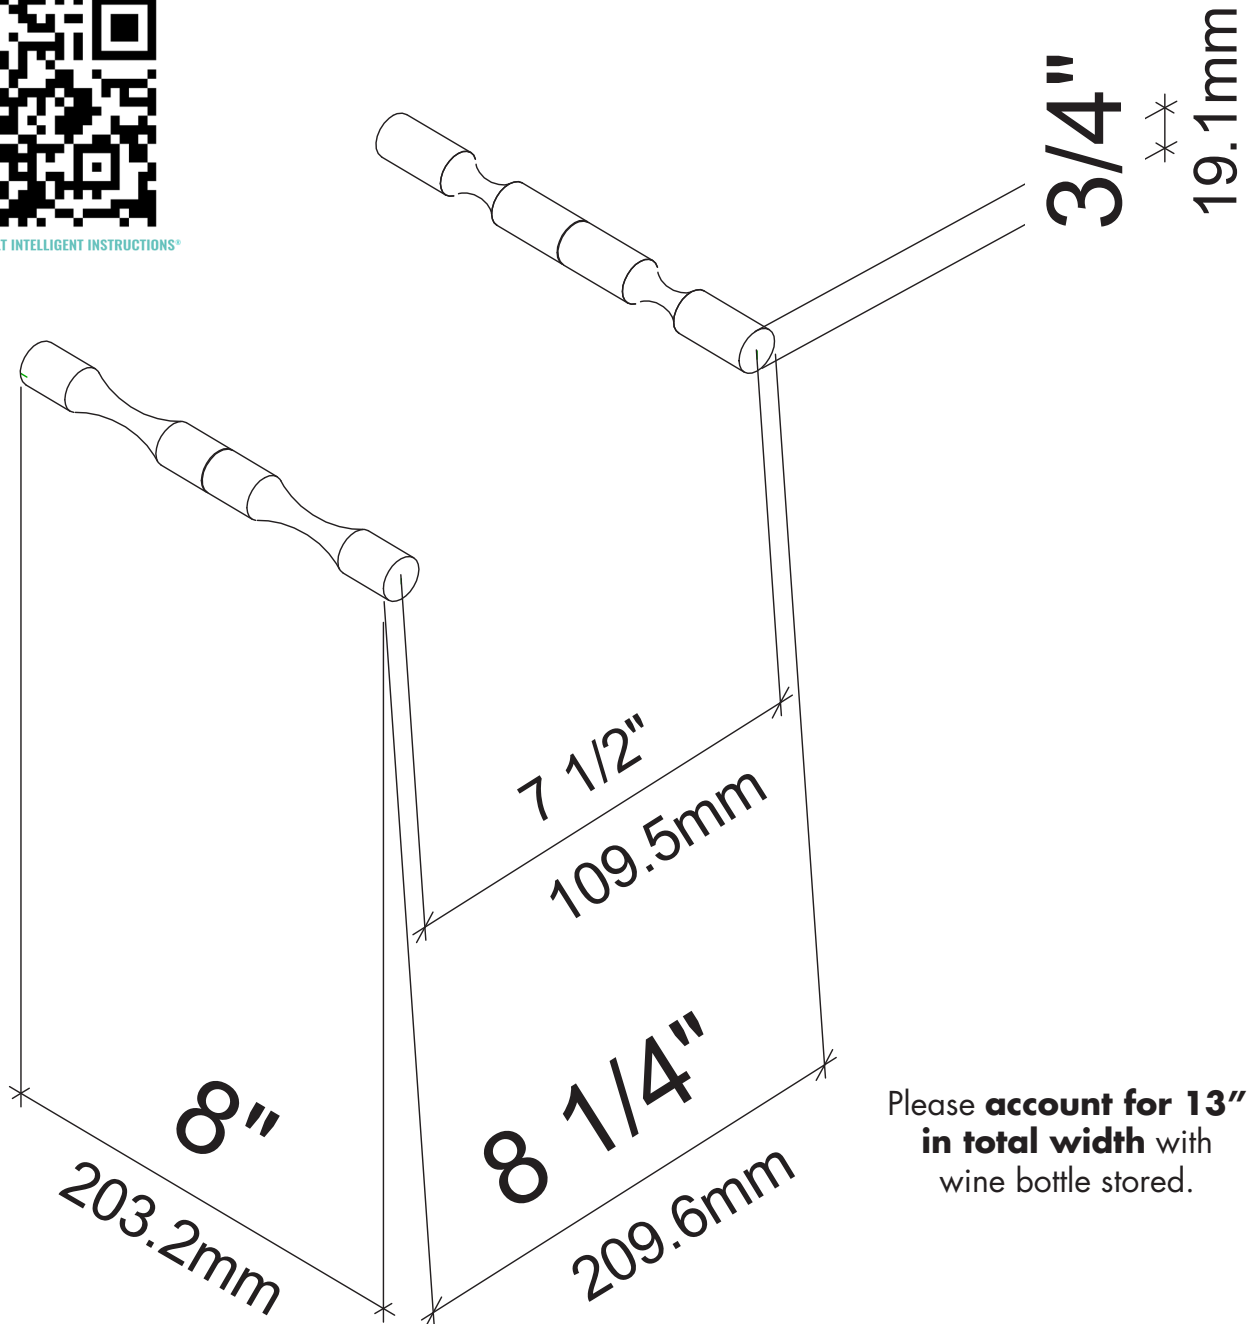

Vino Pins for Wood Surfaces

Spec sheet for Vino Pins (VP)

SCAN FOR **BILT**. 3D INSTRUCTIONS

POWERED BY **BILT** INTELLIGENT INSTRUCTIONS*

Please **account for 13"**
in total width with
wine bottle stored.

VINTAGEVIEW®
MOVING WINE STORAGE FORWARD

Vino Pins 2 Bottle Rack for Wood Surfaces

Spec sheet for Vino Pins 2 (VP-2)

SCAN FOR **BILT**. 3D INSTRUCTIONS

POWERED BY **BILT INTELLIGENT INSTRUCTIONS**

Please **account for 13"** in total width with wine bottle stored.

VINTAGEVIEW[®]
MOVING WINE STORAGE FORWARD

Vino Pins 3 Bottle Rack for Wood Surfaces

Spec sheet for Vino Pins 3 (VP-3)

SCAN FOR **BILT**. 3D INSTRUCTIONS

POWERED BY **BILT** INTELLIGENT INSTRUCTIONS*

Please **account for 13"**
in total width with
wine bottle stored.