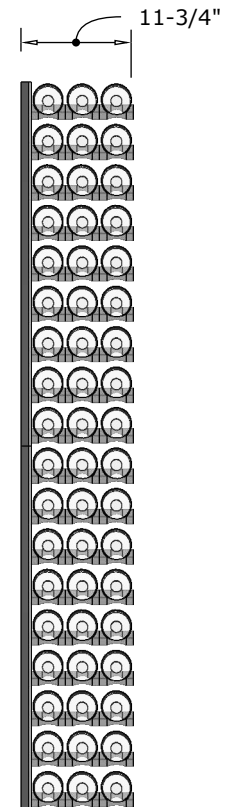

# VINdustry Wine Pegs & Panel Kit

*Curved panels specification sheet*

FRONT VIEW

SIDE VIEW - SINGLE DEEP

SIDE VIEW - DOUBLE DEEP

SIDE VIEW - TRIPLE DEEP

**Blue Grouse Wine Cellars**

604.929.3180

1.888.400.CORK(2675)