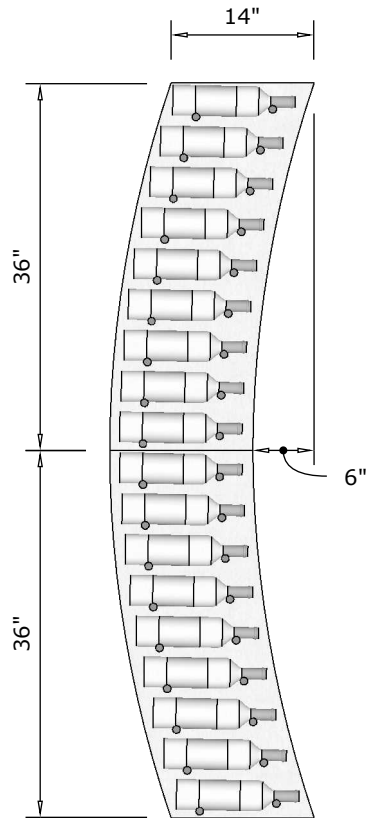

# VINdustry Wine Pegs & Panel Kit

*Curved panels specification sheet*

FRONT VIEW

SIDE VIEW - SINGLE DEEP

SIDE VIEW - DOUBLE DEEP

SIDE VIEW - TRIPLE DEEP

**Blue Grouse Wine Cellars**

604.929.3180