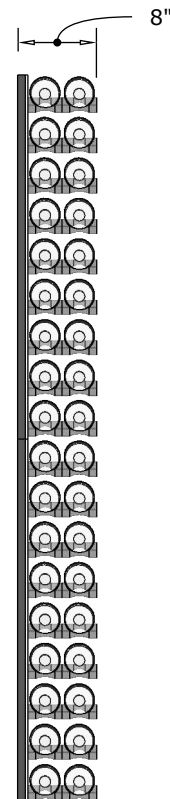

# VINdustry Wine Pegs & Panel Kit

*Curved panels specification sheet*

FRONT VIEW

SIDE VIEW - SINGLE DEEP

SIDE VIEW - DOUBLE DEEP

SIDE VIEW - TRIPLE DEEP

**Blue Grouse Wine Cellars**

604.929.3180

1.888.400.CORK(2675)