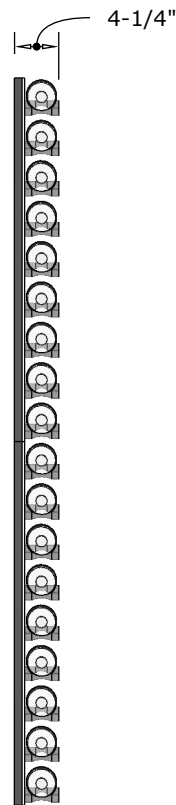

# VINdustry Wine Pegs & Panel Kit

*Curved panels specification sheet*

FRONT VIEW

SIDE VIEW - SINGLE DEEP

SIDE VIEW - DOUBLE DEEP

SIDE VIEW - TRIPLE DEEP

**Blue Grouse Wine Cellars**

604.929.3180

1.888.400.CORK(2675)