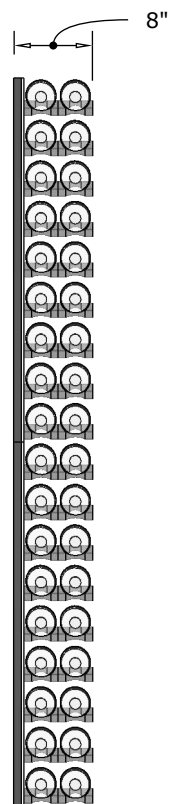

# VINdustry Wine Pegs & Panel Kit

*Curved panels specification sheet*

FRONT VIEW

SIDE VIEW - SINGLE DEEP

SIDE VIEW - DOUBLE DEEP

SIDE VIEW - TRIPLE DEEP

**Blue Grouse Wine Cellars**

604.929.3180

1.888.400.CORK(2675)