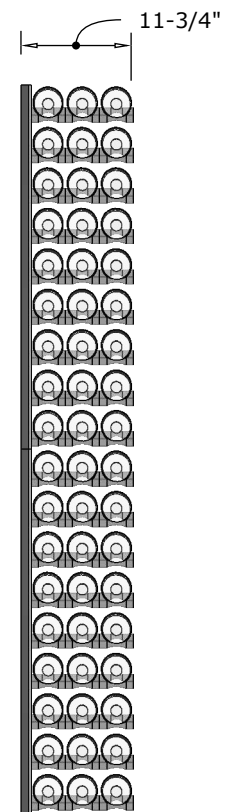

# VINdustry Wine Pegs & Panel Kit

*Curved panels specification sheet*

FRONT VIEW

SIDE VIEW - SINGLE DEEP

SIDE VIEW - DOUBLE DEEP

SIDE VIEW - TRIPLE DEEP

**Blue Grouse Wine Cellars**

604.929.3180

1.888.400.CORK(2675)