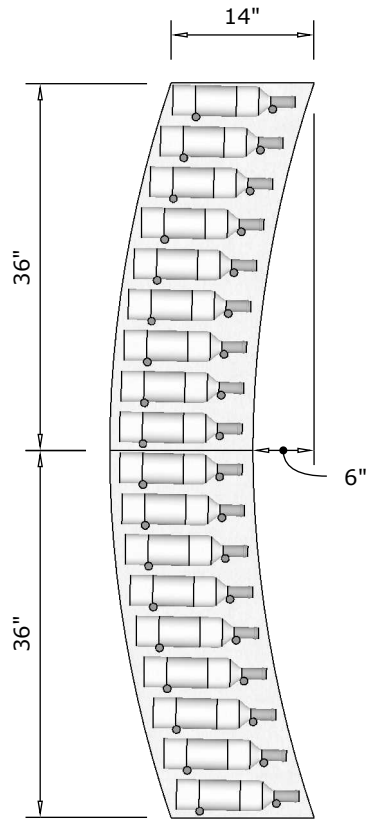

# VINdustry Wine Pegs & Panel Kit

*Curved panels specification sheet*

FRONT VIEW

SIDE VIEW - SINGLE DEEP

SIDE VIEW - DOUBLE DEEP

SIDE VIEW - TRIPLE DEEP

**Blue Grouse Wine Cellars**

604.929.3180