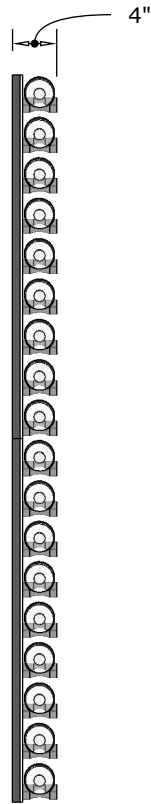

# VINdustry Wine Pegs & Panel Kit

*Curved panels specification sheet*

FRONT VIEW

SIDE VIEW - SINGLE DEEP

SIDE VIEW - DOUBLE DEEP

SIDE VIEW - TRIPLE DEEP

**Blue Grouse Wine Cellars**

604.929.3180

1.888.400.CORK(2675)