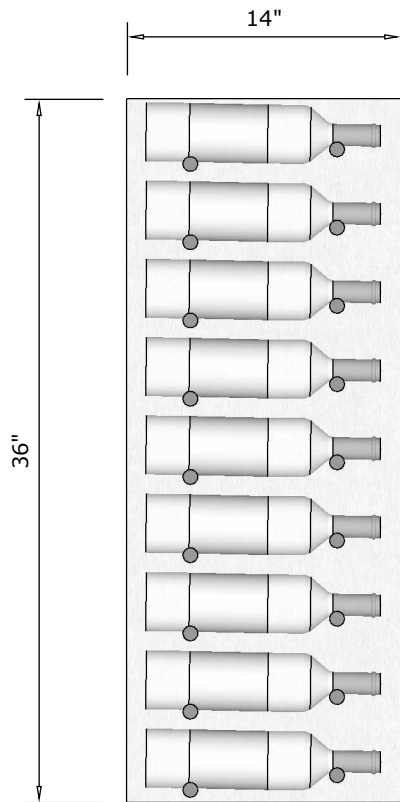

# VINdustry Wine Pegs & Panel Kit

*3' Rectangular panels specification sheet*

FRONT VIEW

SIDE VIEW - SINGLE DEEP

SIDE VIEW - DOUBLE DEEP

SIDE VIEW - TRIPLE DEEP

**Blue Grouse Wine Cellars**

604.929.3180

1.888.400.CORK(2675)