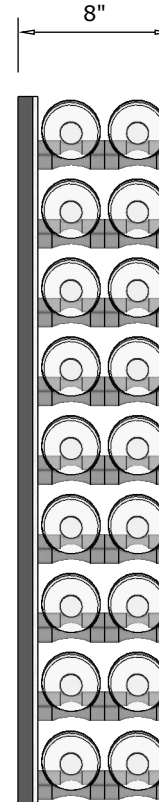

# VINdustry Wine Pegs & Panel Kit

*3' Rectangular panels specification sheet*

FRONT VIEW

SIDE VIEW - SINGLE DEEP

SIDE VIEW - DOUBLE DEEP

SIDE VIEW - TRIPLE DEEP

**Blue Grouse Wine Cellars**

604.929.3180

1.888.400.CORK(2675)