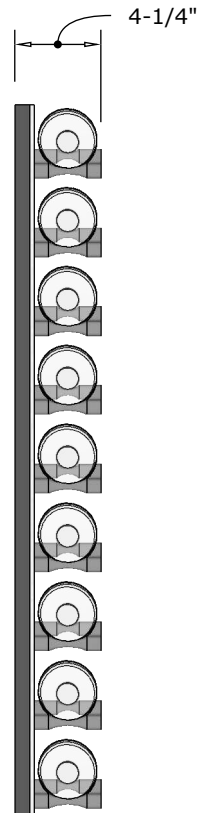

# VINdustry Wine Pegs & Panel Kit

*3' Rectangular panels specification sheet*

FRONT VIEW

SIDE VIEW - SINGLE DEEP

SIDE VIEW - DOUBLE DEEP

SIDE VIEW - TRIPLE DEEP

**Blue Grouse Wine Cellars**

604.929.3180

1.888.400.CORK(2675)