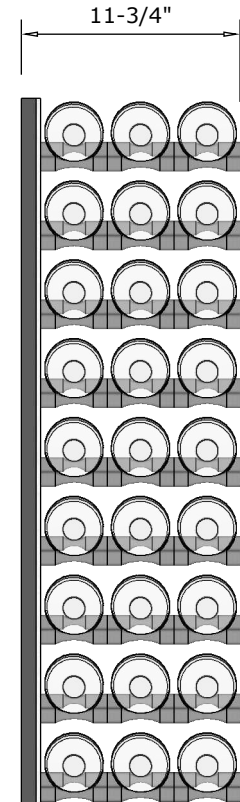

# VINdustry Wine Pegs & Panel Kit

*3' Rectangular panels specification sheet*

FRONT VIEW

SIDE VIEW - SINGLE DEEP

SIDE VIEW - DOUBLE DEEP

SIDE VIEW - TRIPLE DEEP

**Blue Grouse Wine Cellars**

604.929.3180

1.888.400.CORK(2675)