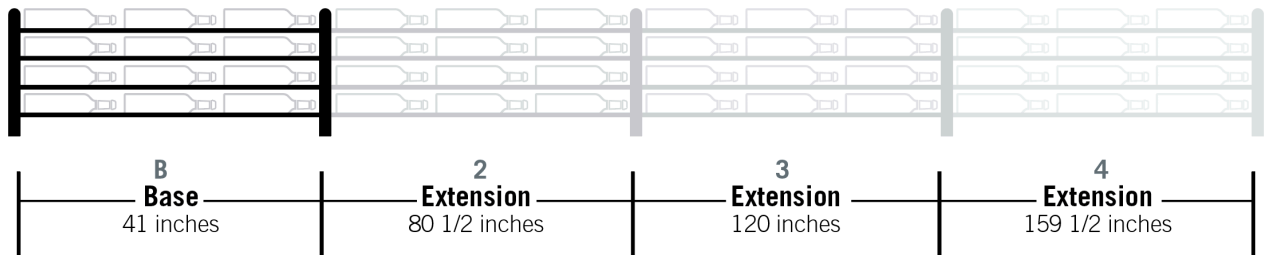

Evolution Wine Wall 45" 3C

Spec Sheet for WW-453 (81-bottle wine rack)

VINTAGEVIEW®
MOVING WINE STORAGE FORWARD