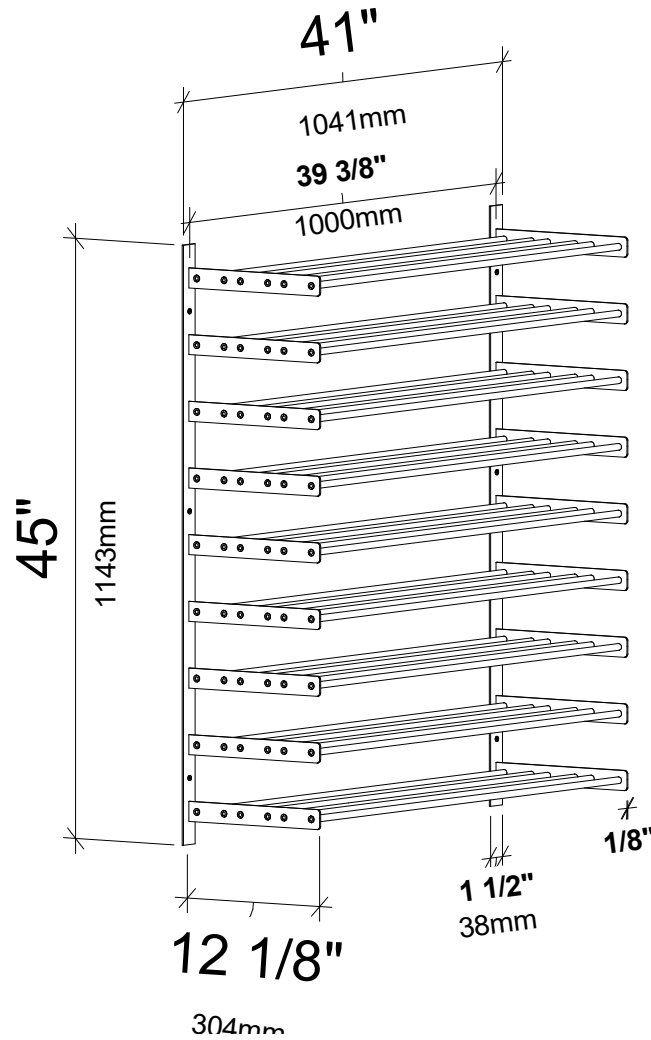

Evolution Wine Wall 45" 3C

Spec Sheet for WW-453 (81-bottle wine rack)

VINTAGEVIEW®
MOVING WINE STORAGE FORWARD