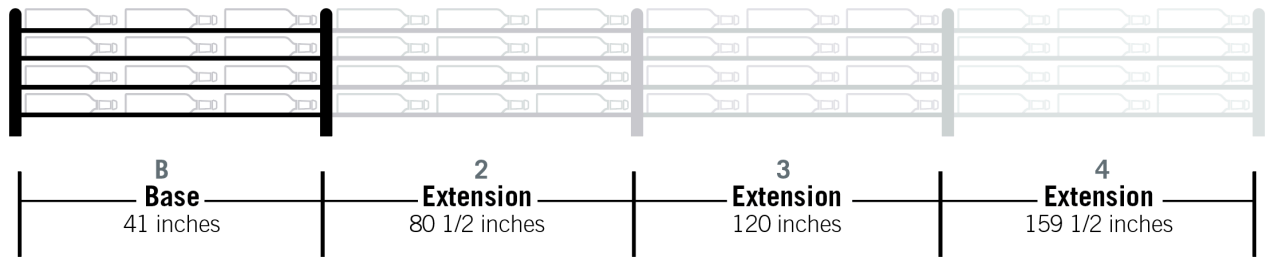

# Evolution Wine Wall 45" 3C

Spec Sheet for WW-452 (54-bottle wine rack)

VINTAGEVIEW®  
MOVING WINE STORAGE FORWARD