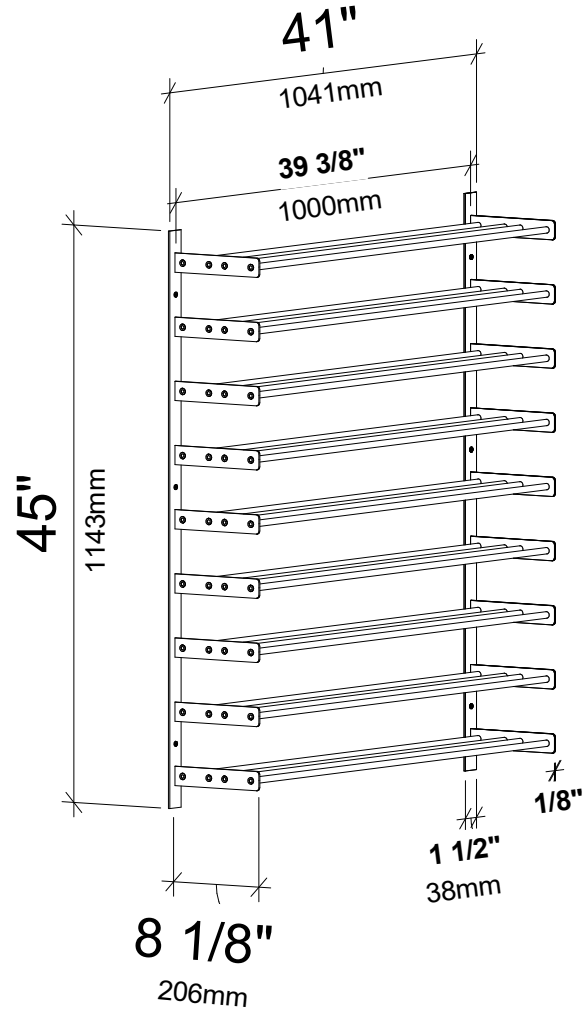

# Evolution Wine Wall 45" 3C

Spec Sheet for WW-452 (54-bottle wine rack)

VINTAGEVIEW®  
MOVING WINE STORAGE FORWARD