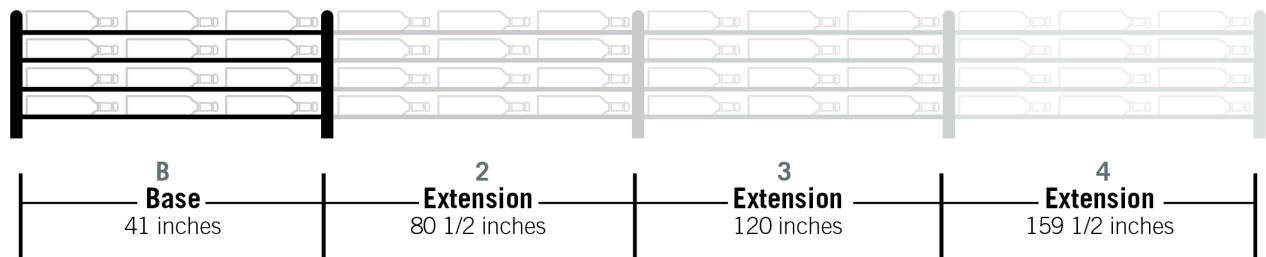

Evolution Wine Wall 45" 3C

Spec Sheet for WW-451 (27-bottle wine rack)

VINTAGEVIEW®
MOVING WINE STORAGE FORWARD