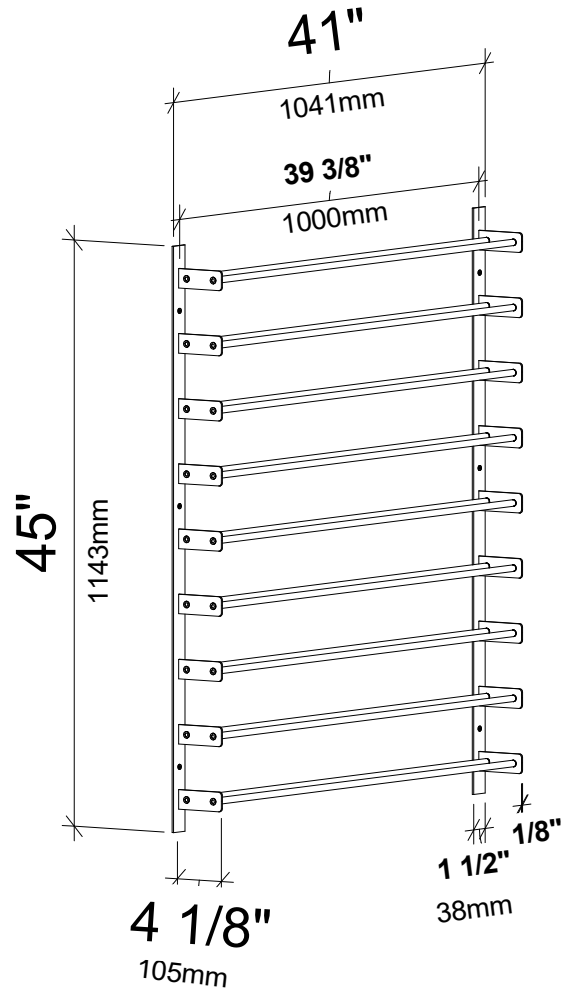

Evolution Wine Wall 45" 3C

Spec Sheet for WW-451 (27-bottle wine rack)

VINTAGEVIEW®
MOVING WINE STORAGE FORWARD