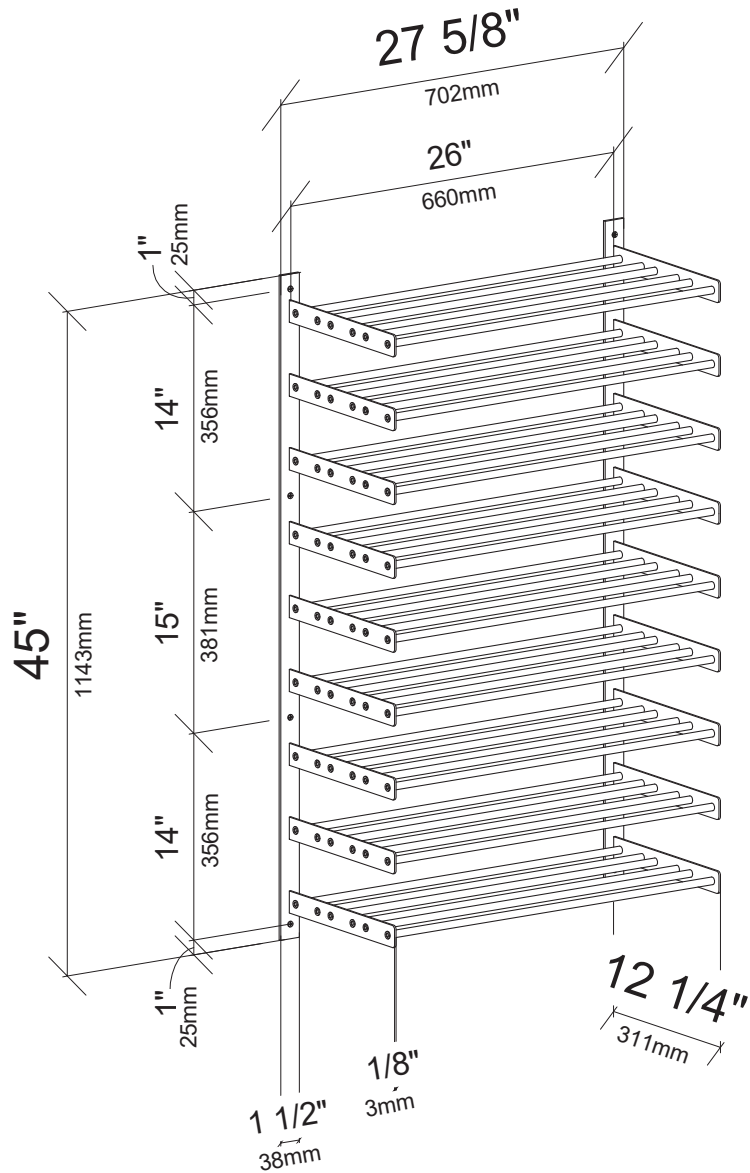

Evolution Wine Wall 45" 2C

Spec Sheet for WW-453-2C (54-bottle wine rack)

VINTAGEVIEW®
MOVING WINE STORAGE FORWARD