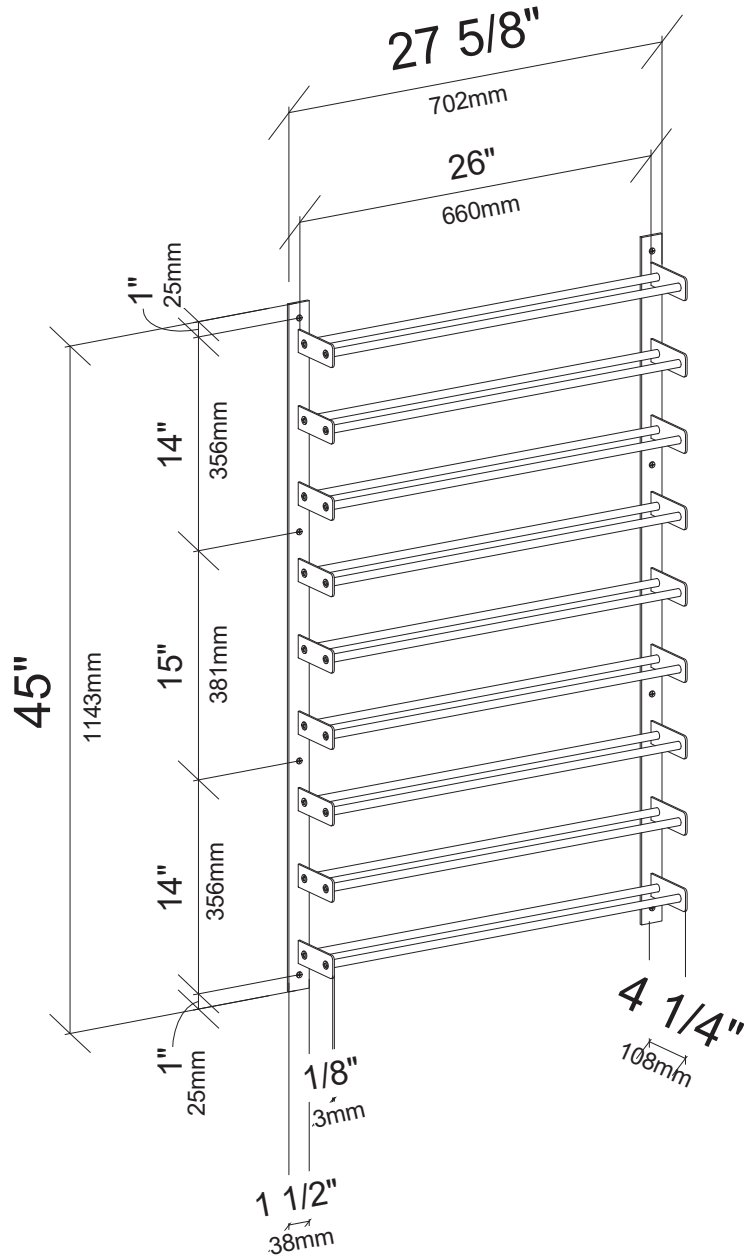

Evolution Wine Wall 45"

Spec Sheet for (WW-451-2C) 18-bottle wine rack.

VINTAGEVIEW[®]
MOVING WINE STORAGE FORWARD