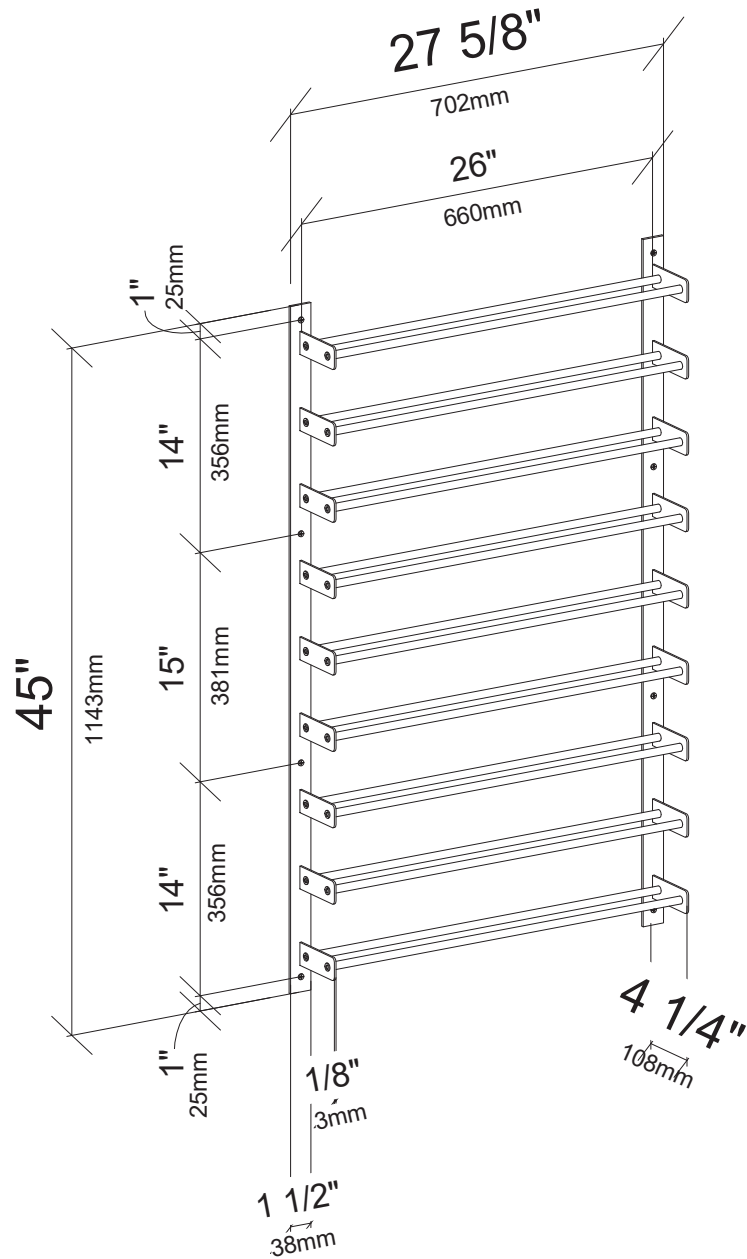

# Evolution Wine Wall 45"

Spec Sheet for (WW-451-2C) 18-bottle wine rack.

VINTAGEVIEW®  
MOVING WINE STORAGE FORWARD