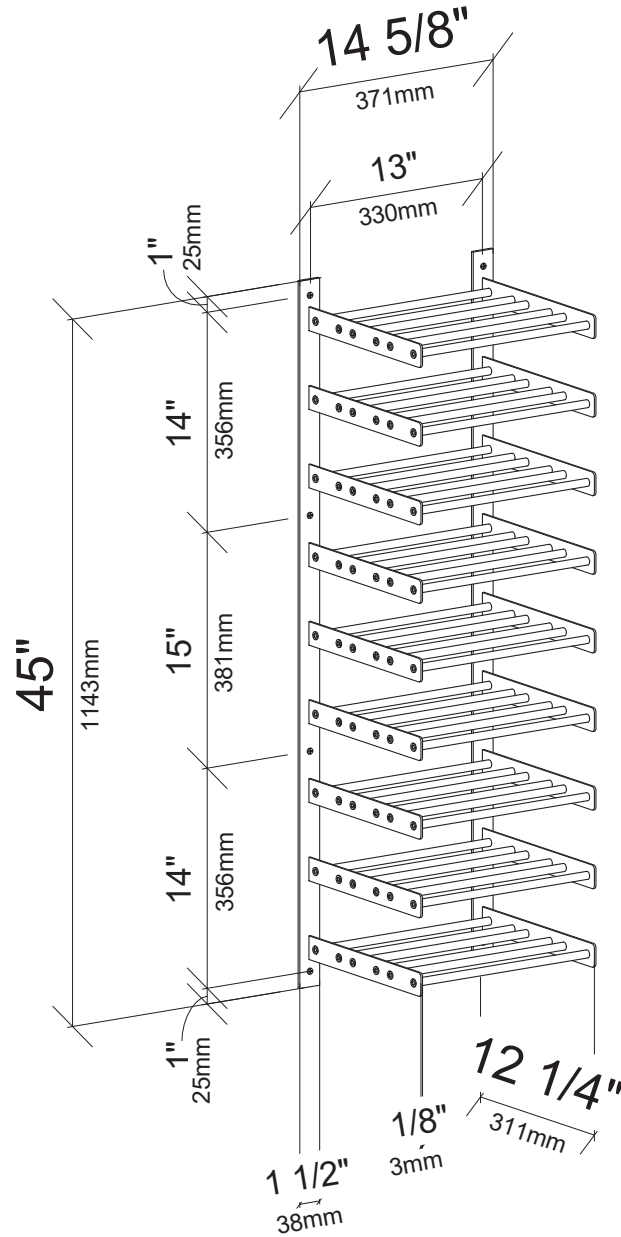

Evolution Wine Wall 45"

Spec Sheet for (WW-453-1C) 27-bottle wine rack.

VINTAGEVIEW®

MOVING WINE STORAGE FORWARD