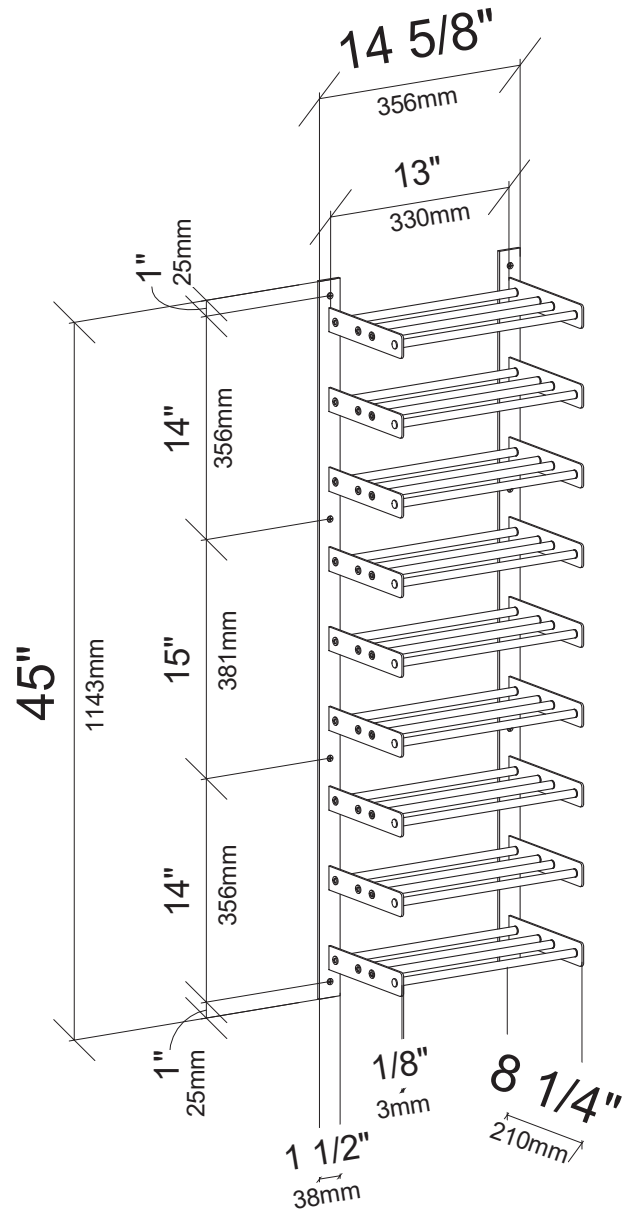

Evolution Wine Wall 45"

Spec Sheet for (WW-452-1C) 18-bottle wine rack.

VINTAGEVIEW[®]
MOVING WINE STORAGE FORWARD