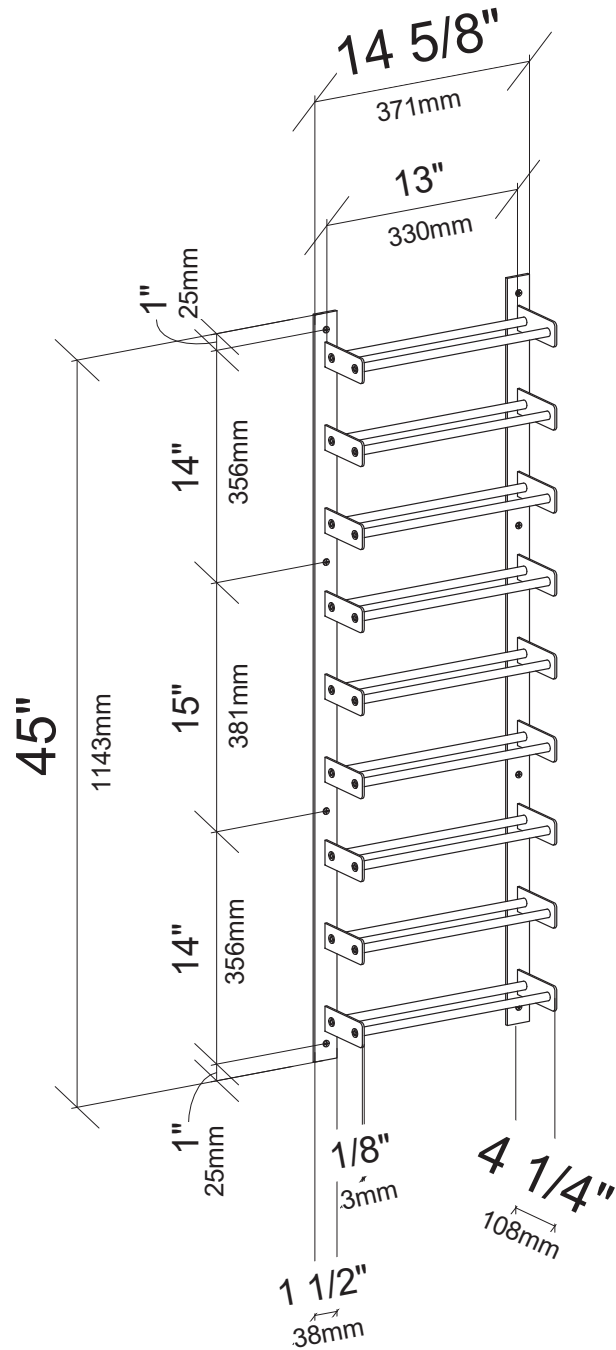

# Evolution Wine Wall 45"

Spec Sheet for (WW-451-1C) 9-bottle wine rack.

VINTAGEVIEW®  
MOVING WINE STORAGE FORWARD