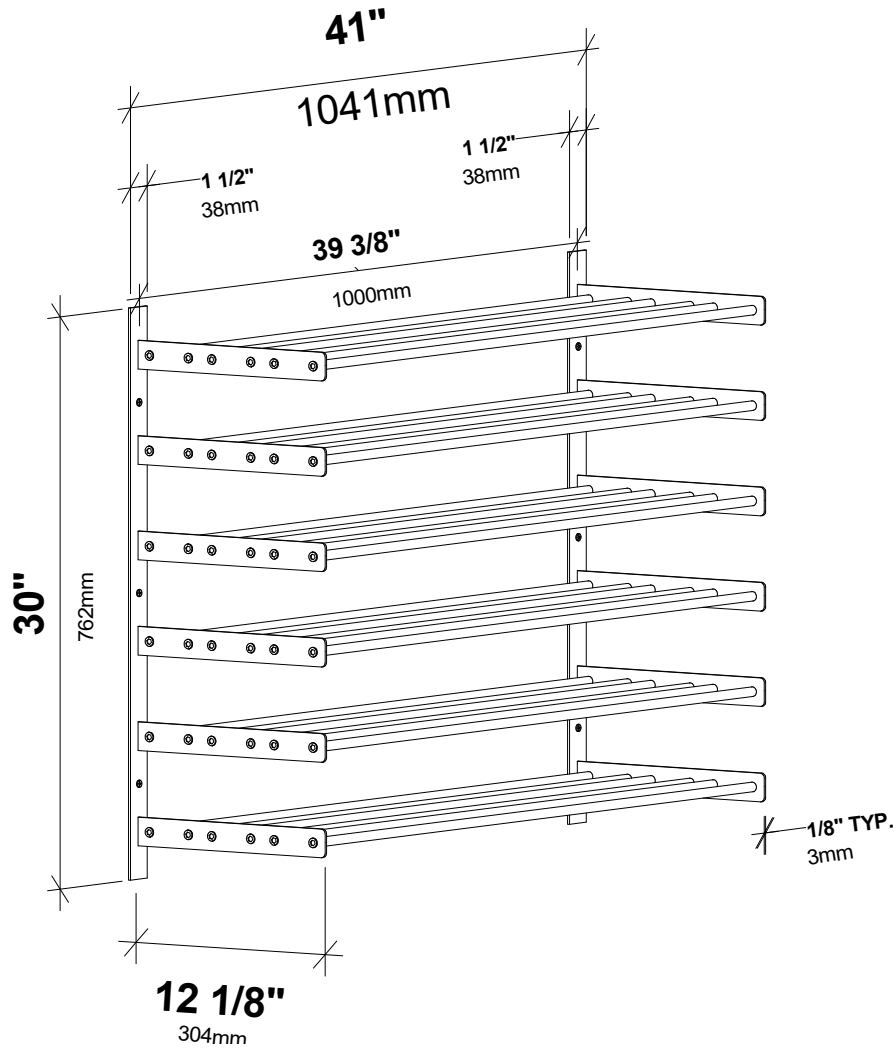

Evolution Wine Wall 30" 3C

Spec Sheet for WW-303 (54-bottle wine rack)

VINTAGEVIEW®
MOVING WINE STORAGE FORWARD