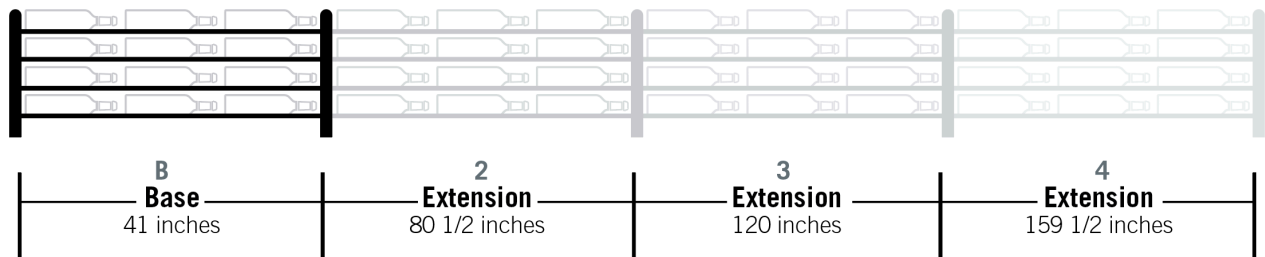

Evolution Wine Wall 30" 3C

Spec Sheet for WW-303 (54-bottle wine rack)

VINTAGEVIEW®
MOVING WINE STORAGE FORWARD