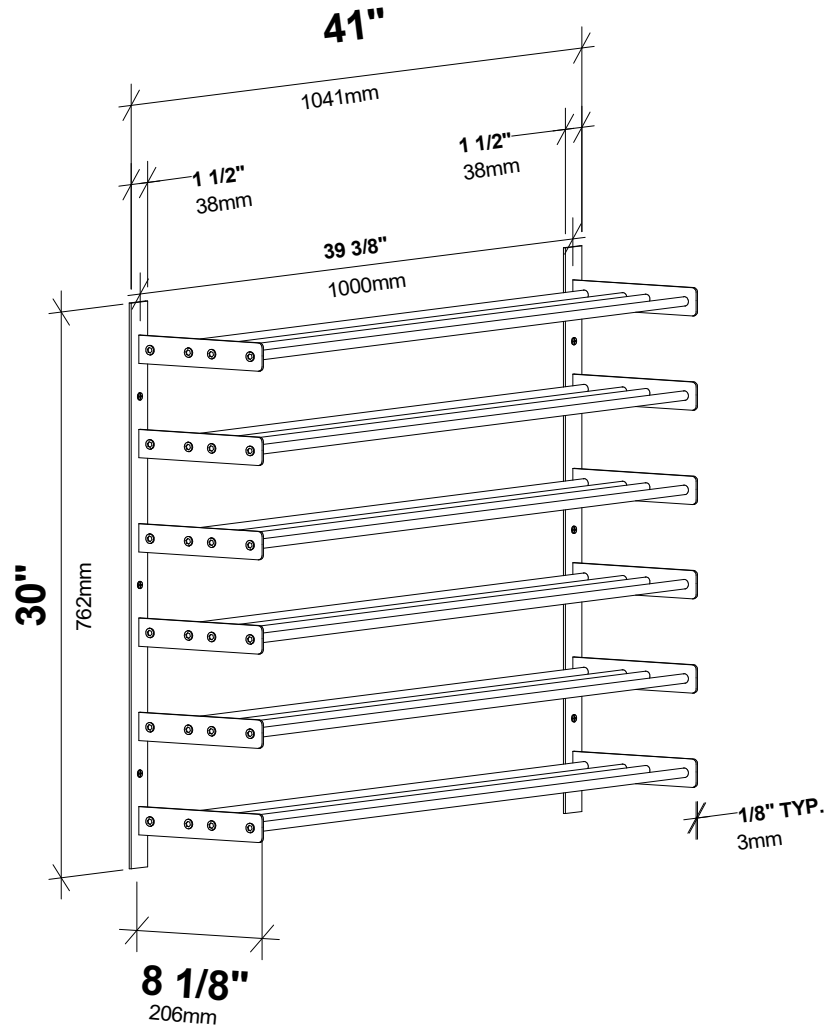

# Evolution Wine Wall 30" 3C

Spec Sheet for WW-302 (36-bottle wine rack)

VINTAGEVIEW®  
MOVING WINE STORAGE FORWARD