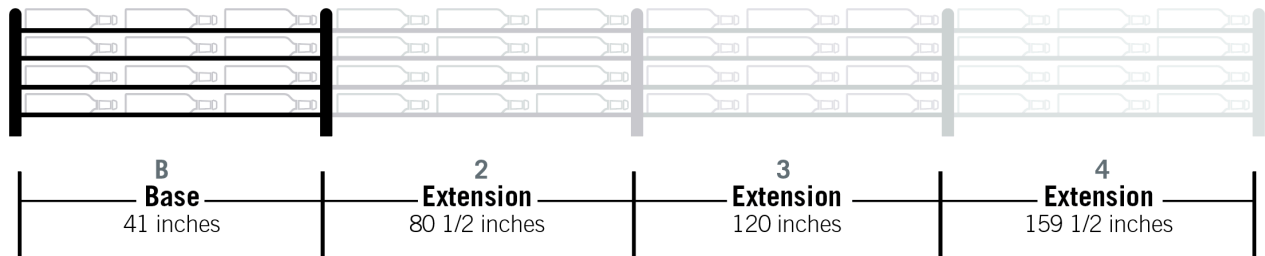

# Evolution Wine Wall 30" 3C

Spec Sheet for WW-302 (36-bottle wine rack)

VINTAGEVIEW®  
MOVING WINE STORAGE FORWARD