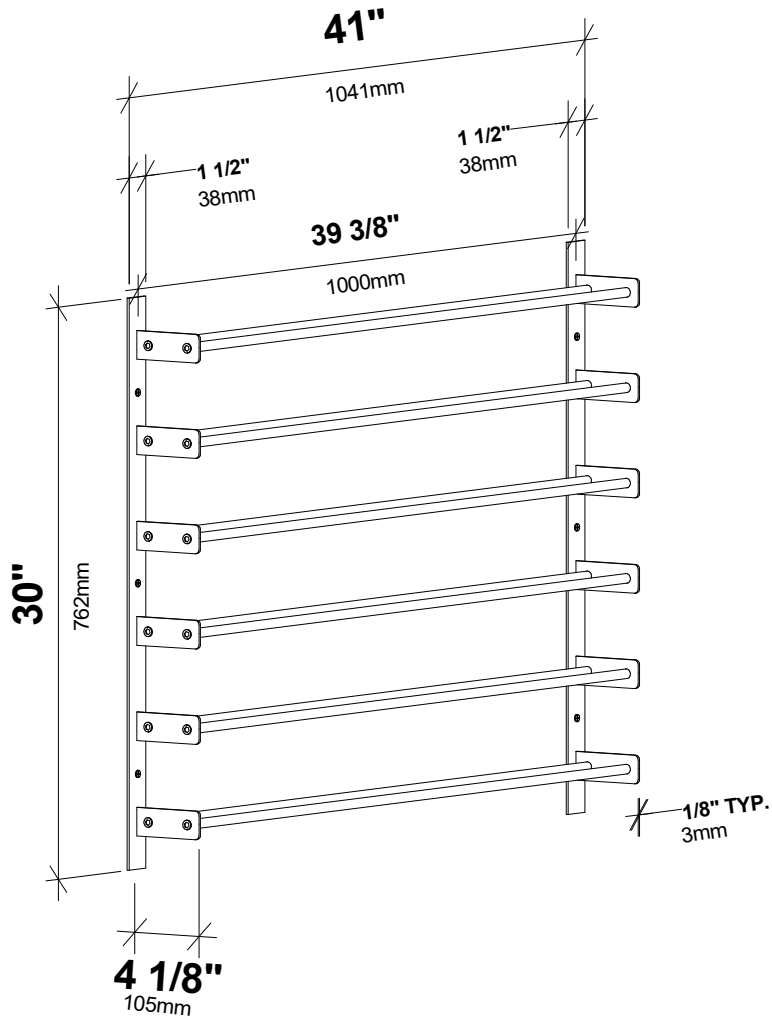

Evolution Wine Wall 30" 3C

Spec Sheet for WW-301 (18-bottle wine rack)

VINTAGEVIEW®
MOVING WINE STORAGE FORWARD