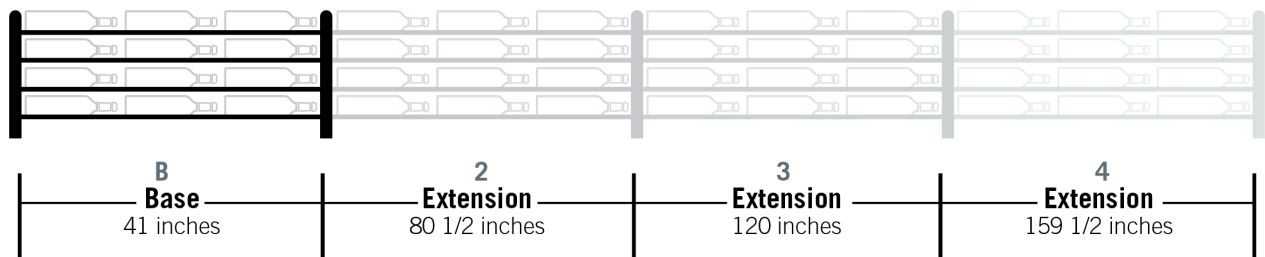

Evolution Wine Wall 30" 3C

Spec Sheet for WW-301 (18-bottle wine rack)

VINTAGEVIEW®
MOVING WINE STORAGE FORWARD