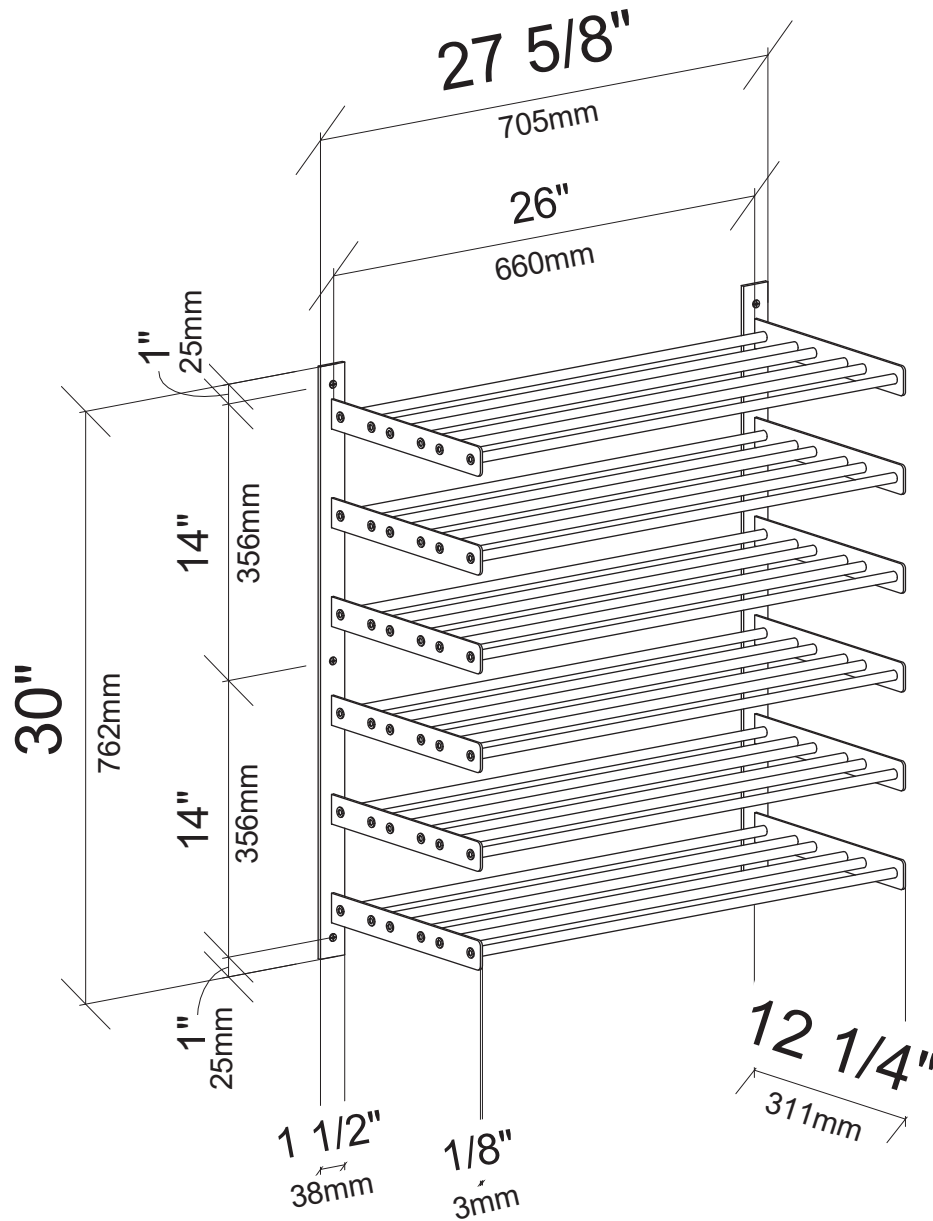

# Evolution Wine Wall 30"

Spec Sheet for (WW-303-2C) 36-bottle wine rack.

VINTAGEVIEW®  
MOVING WINE STORAGE FORWARD