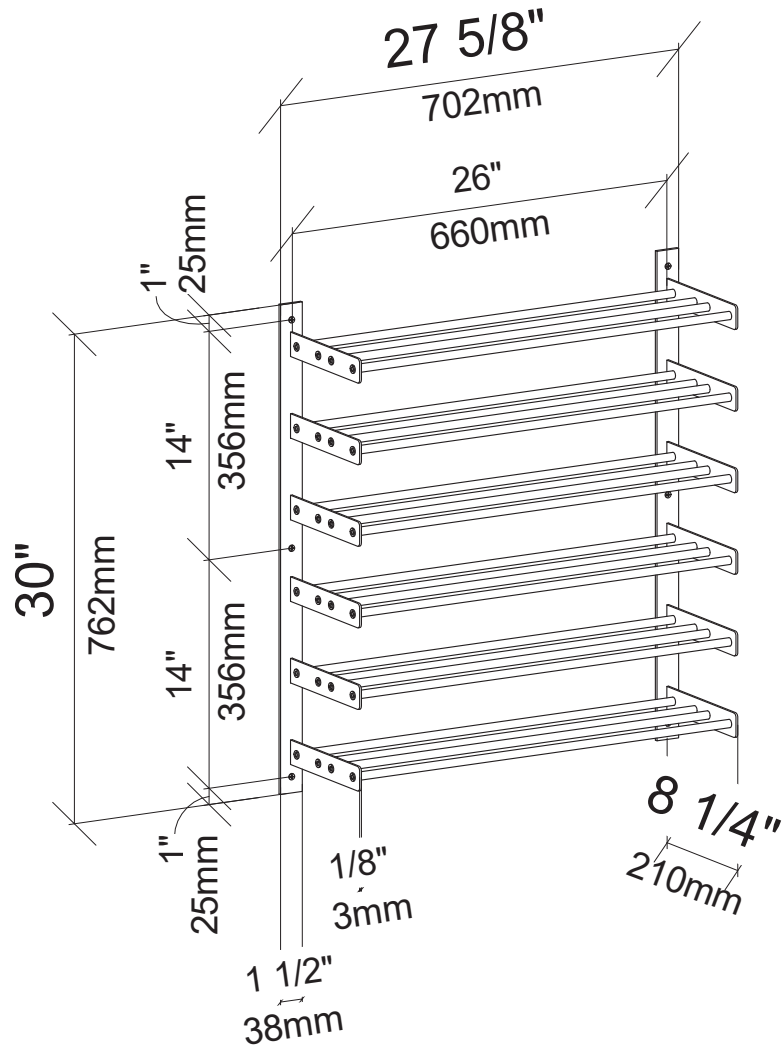

Evolution Wine Wall 30" 2C

Spec Sheet for WW-302-2C (24-bottle wine rack)

VINTAGEVIEW®
MOVING WINE STORAGE FORWARD