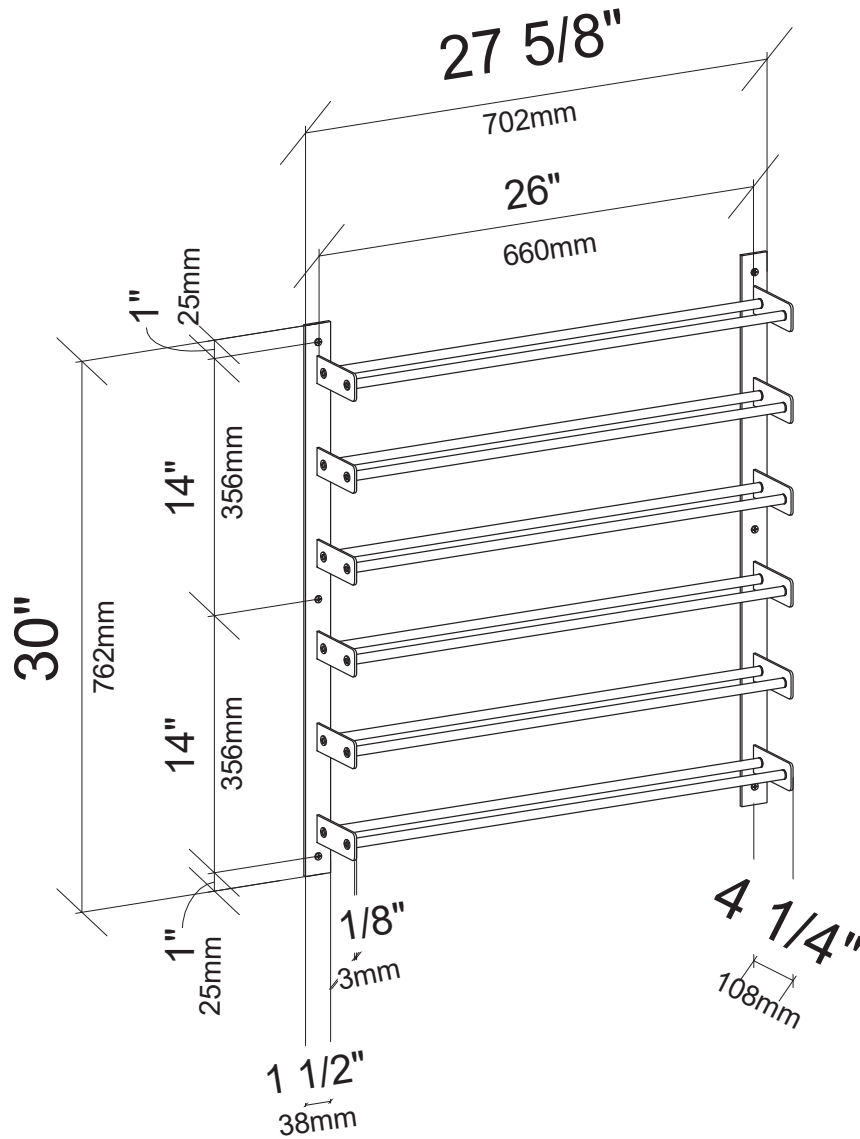

Evolution Wine Wall 30"

Spec Sheet for (WW-301-2C) 12-bottle wine rack.

VINTAGEVIEW®
MOVING WINE STORAGE FORWARD