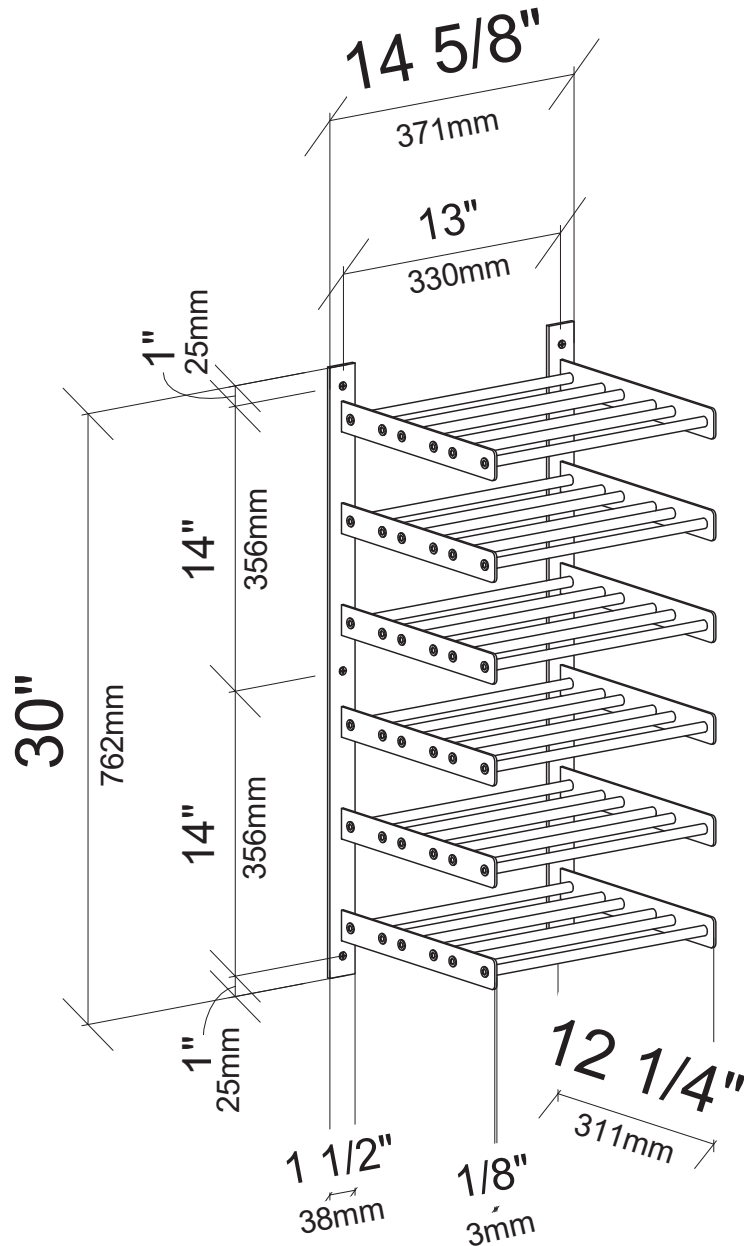

Evolution Wine Wall 30"

Spec Sheet for (WW-303-1C) 18-bottle wine rack.

VINTAGEVIEW®
MOVING WINE STORAGE FORWARD