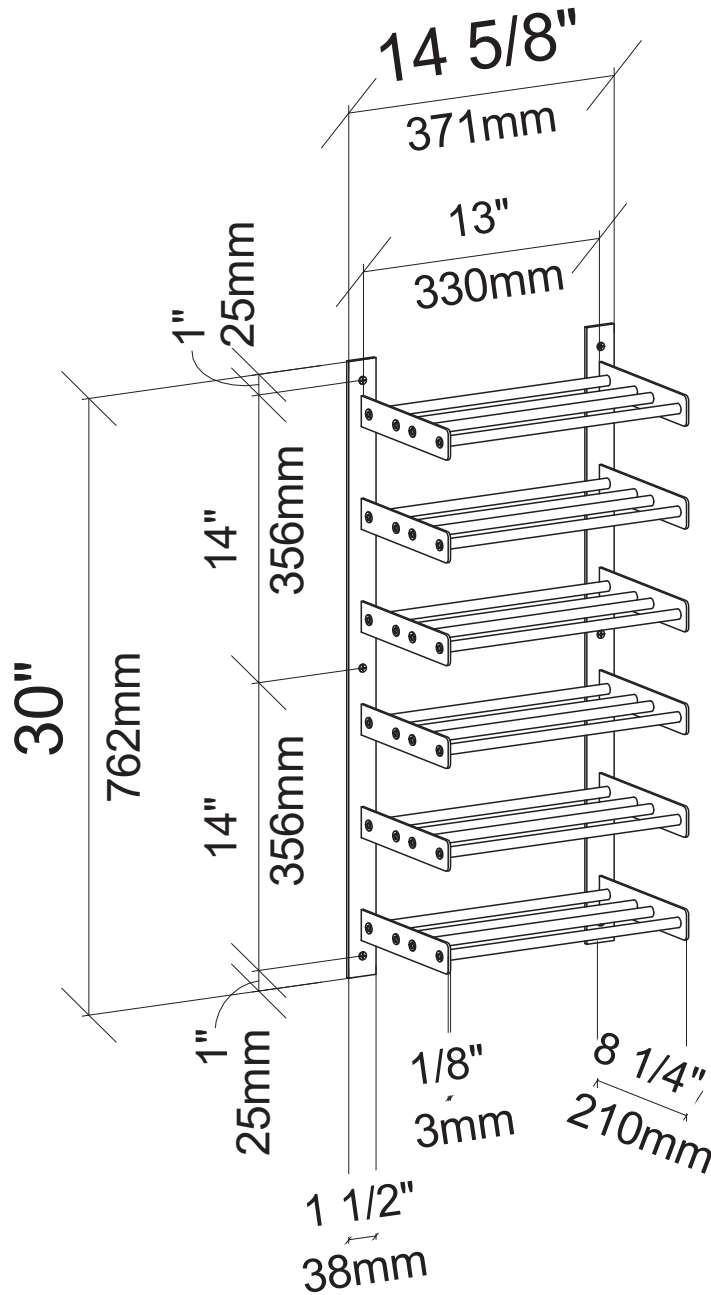

Evolution Wine Wall 30"

Spec Sheet for (WW-302-1C) 12-bottle wine rack.

VINTAGEVIEW®
MOVING WINE STORAGE FORWARD