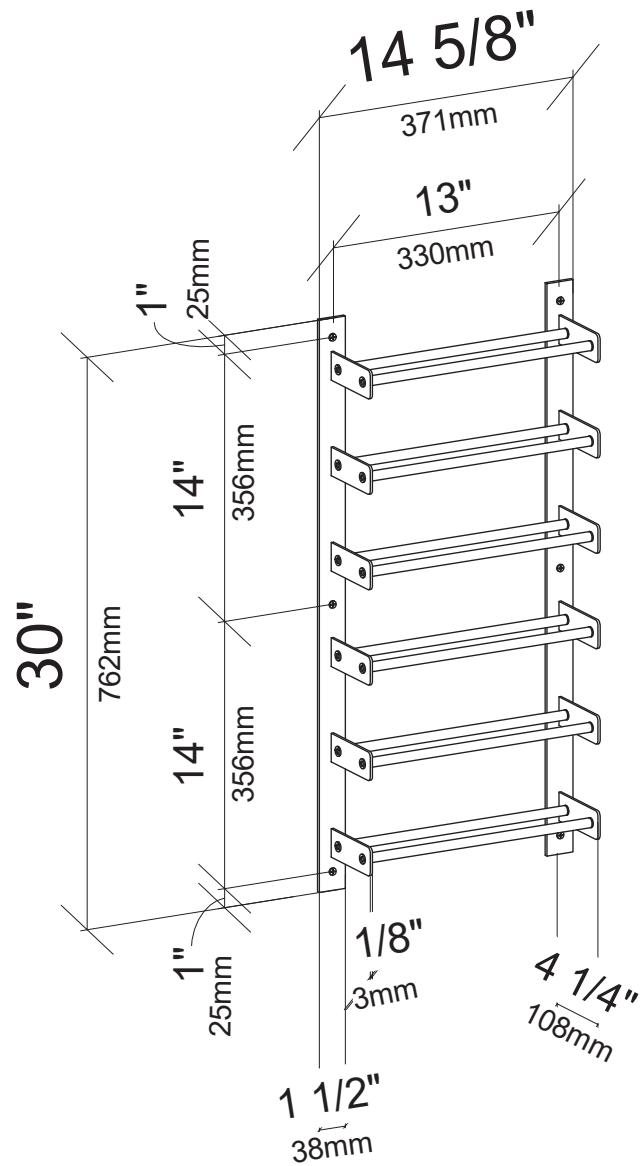

Evolution Wine Wall 30"

Spec Sheet for (WW-301-1C) 6-bottle wine rack.

VINTAGEVIEW®
MOVING WINE STORAGE FORWARD