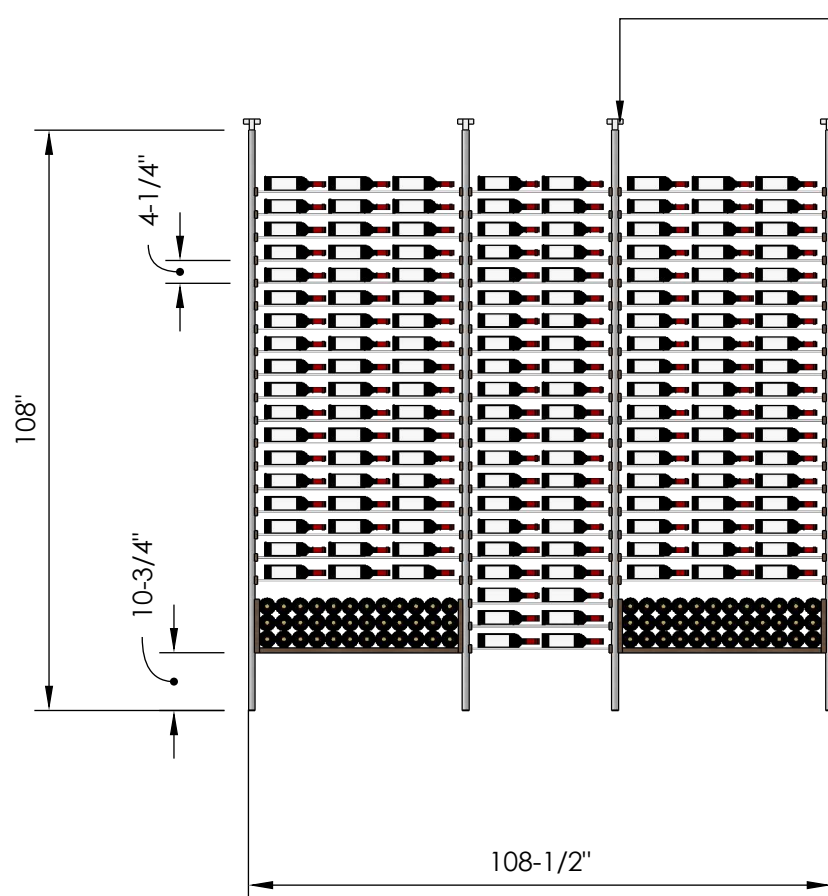

2 Bottle Deep:

*Depth: 13-1/4"

*318 Bottles

3 Bottle Deep:

*Depth: 13-1/4"

*453 Bottles

Blue Grouse Wine Cellars

604.929.3180

1.888.400.CORK(2675)

Millesime Racking: U-Shelf - 8 Bottle Wide - 9 Feet Tall

Specification Sheet

- Telescopic bracket allows height to be extended up to 112"
(Post can be cut down by up to 4 inches for a racking height as low as 104")