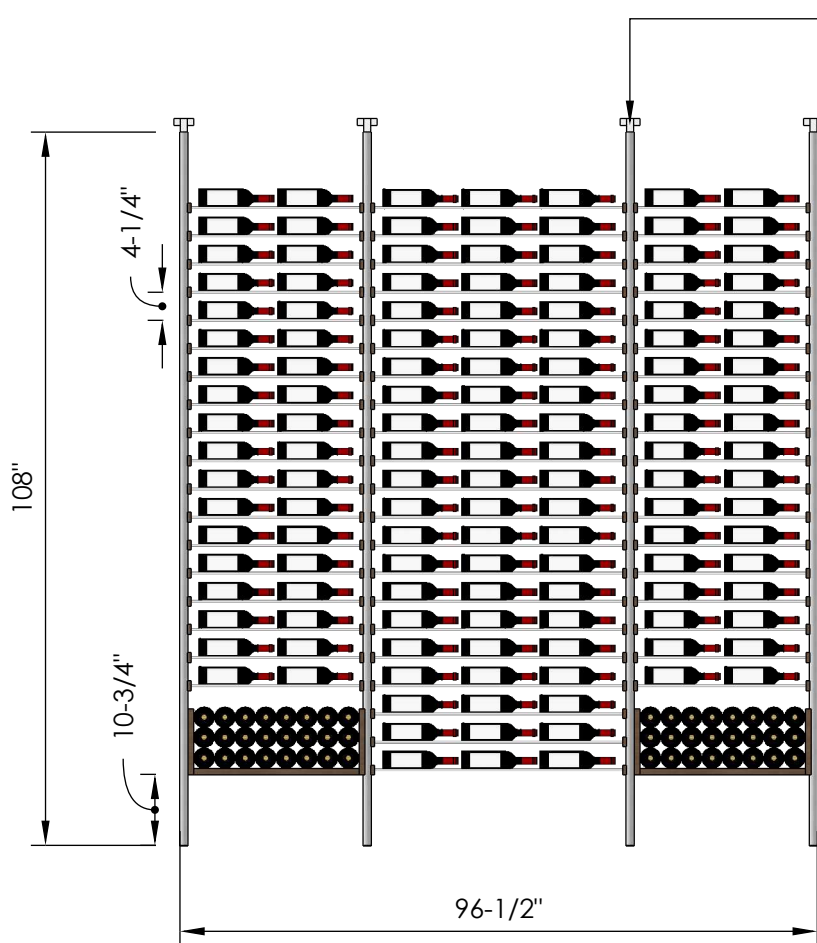

Specification Sheet

- Telescopic bracket allows height to be extended up to 112"
(Post can be cut down by up to 4 inches for a racking height as low as 104")

2 Bottle Deep:

*Depth: 13-1/4"

*234 Bottles

3 Bottle Deep:

604.929.3180

1.888.400.CORK(2675)

Millesime Racking: U-Shelf - 7 Bottle Wide - 9 Feet Tall

Specification Sheet

- Telescopic bracket allows height to be extended up to 112"
(Post can be cut down by up to 4 inches for a racking height as low as 104")