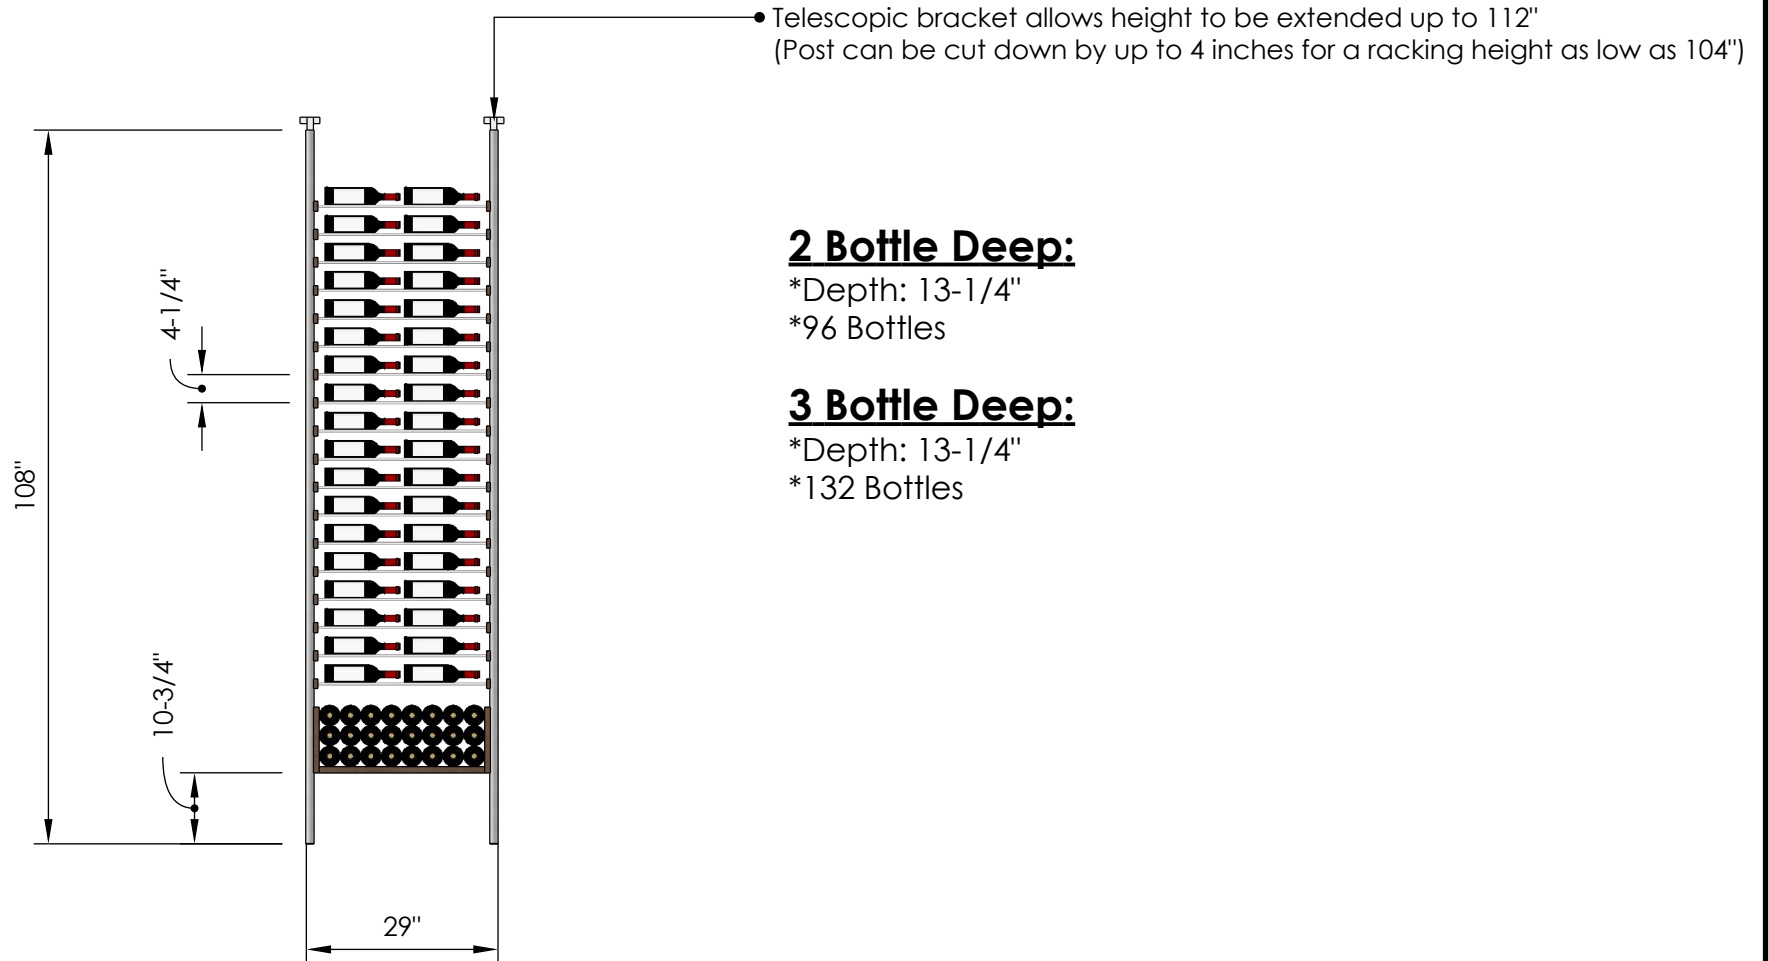

Millesime Racking: U-Shelf - 1 Bottle Wide - 9 Feet Tall

Specification Sheet

Blue Grouse Wine Cellars

604.929.3180

1.888.400.CORK(2675)

Millesime Racking: U-Shelf - 2 Bottle Wide - 9 Feet Tall

Specification Sheet

Blue Grouse Wine Cellars

604.929.3180

1.888.400.CORK(2675)

Millesime Racking: U-Shelf - 3 Bottle Wide - 9 Feet Tall

Specification Sheet

- Telescopic bracket allows height to be extended up to 112"
(Post can be cut down by up to 4 inches for a racking height as low as 104")

Specification Sheet

- Telescopic bracket allows height to be extended up to 112"
(Post can be cut down by up to 4 inches for a racking height as low as 104")

2 Bottle Deep:

*Depth: 13-1/4"

*234 Bottles

3 Bottle Deep: