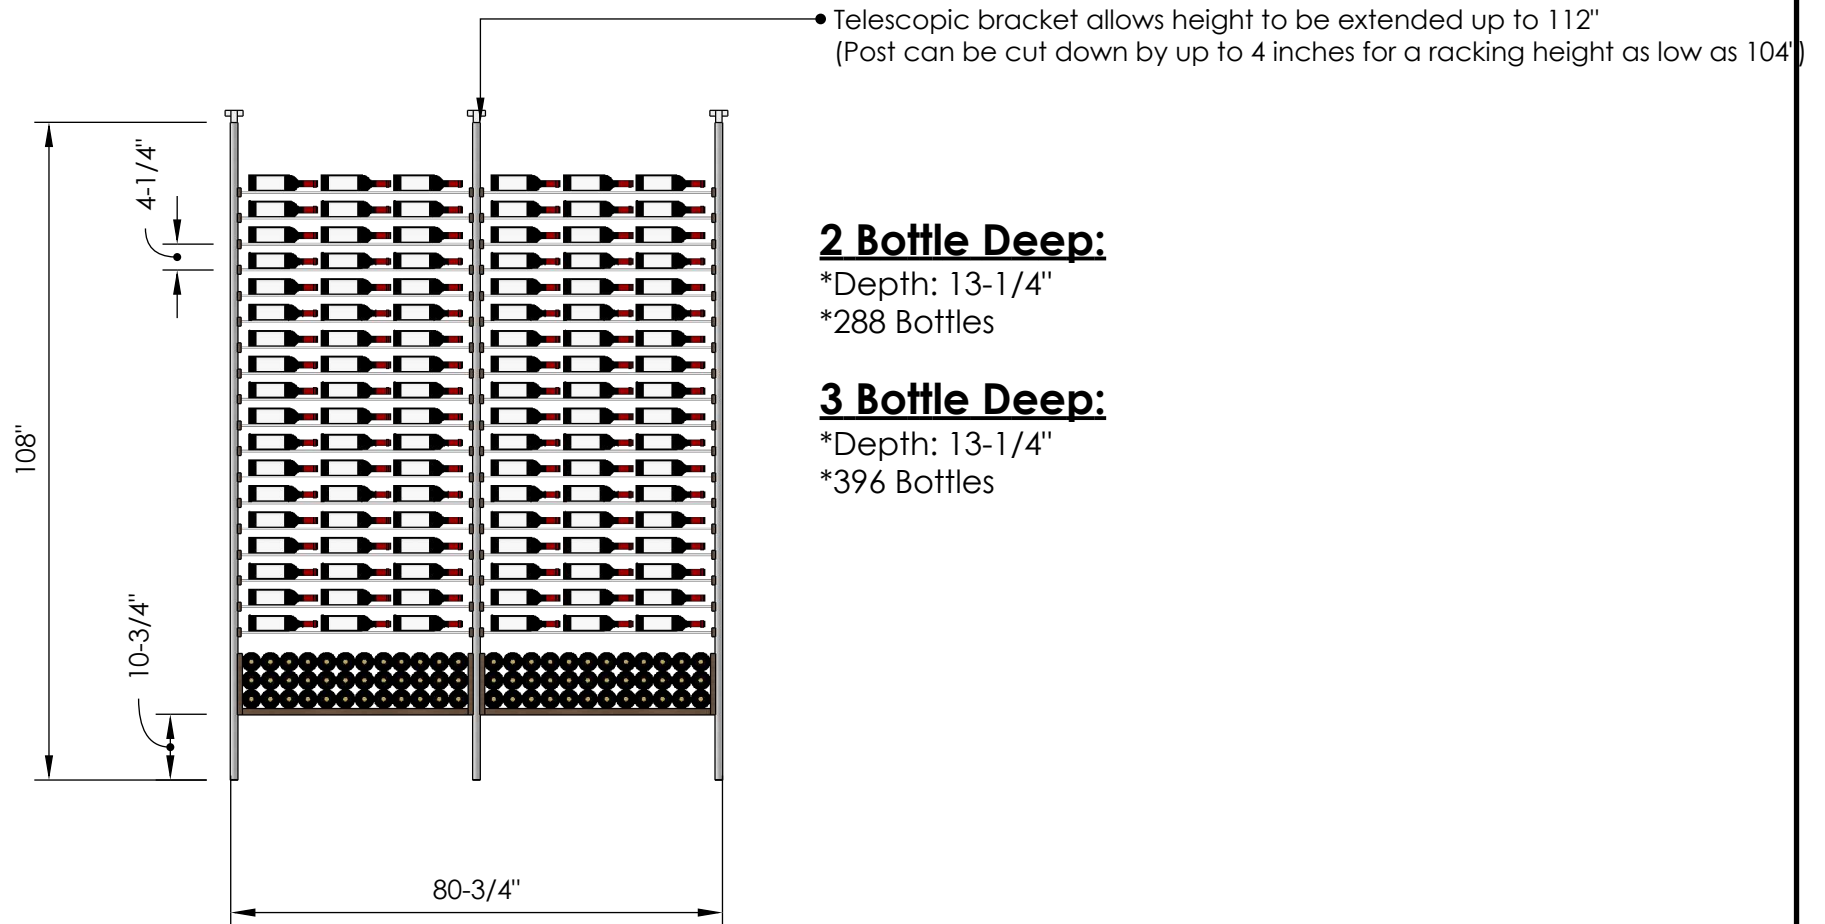

Millesime Racking: U-Shelf - 6 Bottle Wide - 9 Feet Tall

Specification Sheet

Blue Grouse Wine Cellars

604.929.3180

1.888.400.CORK(2675)