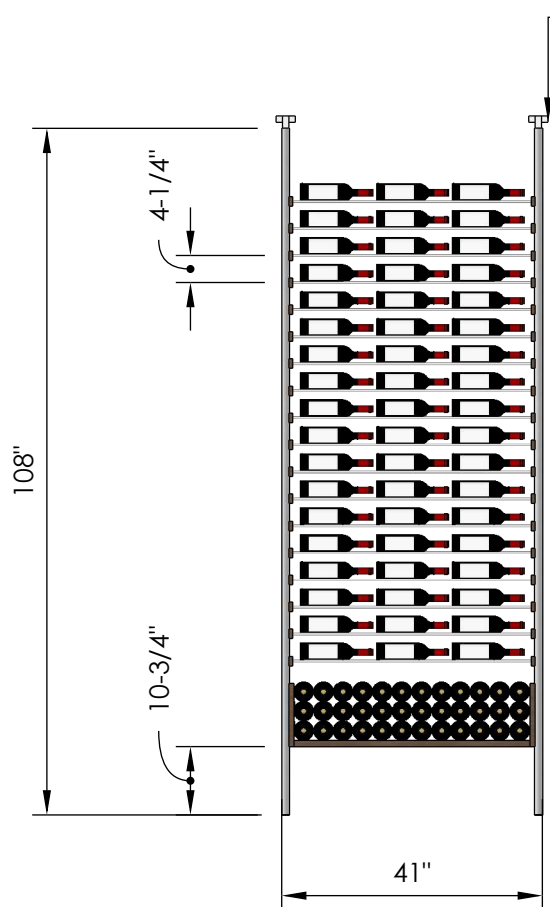

Millesime Racking: U-Shelf - 1 Bottle Wide - 9 Feet Tall

Specification Sheet

Blue Grouse Wine Cellars

604.929.3180

1.888.400.CORK(2675)

Millesime Racking: U-Shelf - 2 Bottle Wide - 9 Feet Tall

Specification Sheet

Blue Grouse Wine Cellars

604.929.3180

1.888.400.CORK(2675)

Millesime Racking: U-Shelf - 3 Bottle Wide - 9 Feet Tall

Specification Sheet

- Telescopic bracket allows height to be extended up to 112"
(Post can be cut down by up to 4 inches for a racking height as low as 104")

2 Bottle Deep:

*Depth: 13-1/4"

*144 Bottles

3 Bottle Deep:

*Depth: 13-1/4"

*198 Bottles

Blue Grouse Wine Cellars

604.929.3180

Specification Sheet

- Telescopic bracket allows height to be extended up to 112"
(Post can be cut down by up to 4 inches for a racking height as low as 104")

2 Bottle Deep:

*Depth: 13-1/4"

*234 Bottles

3 Bottle Deep: