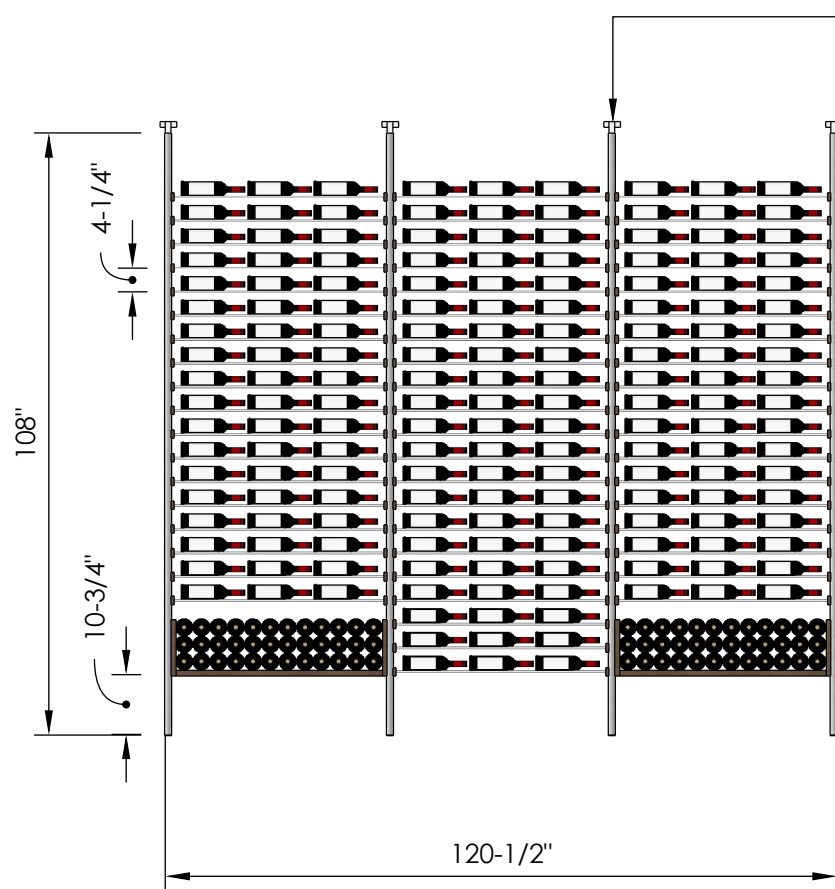

2 Bottle Deep:

*Depth: 13-1/4"

*372 Bottles

3 Bottle Deep:

*Depth: 13-1/4"

*522 Bottles

Blue Grouse Wine Cellars

604.929.3180

1.888.400.CORK(2675)

Millesime Racking: U-Shelf - 9 Bottle Wide - 9 Feet Tall

Specification Sheet

- Telescopic bracket allows height to be extended up to 112"
(Post can be cut down by up to 4 inches for a racking height as low as 104")