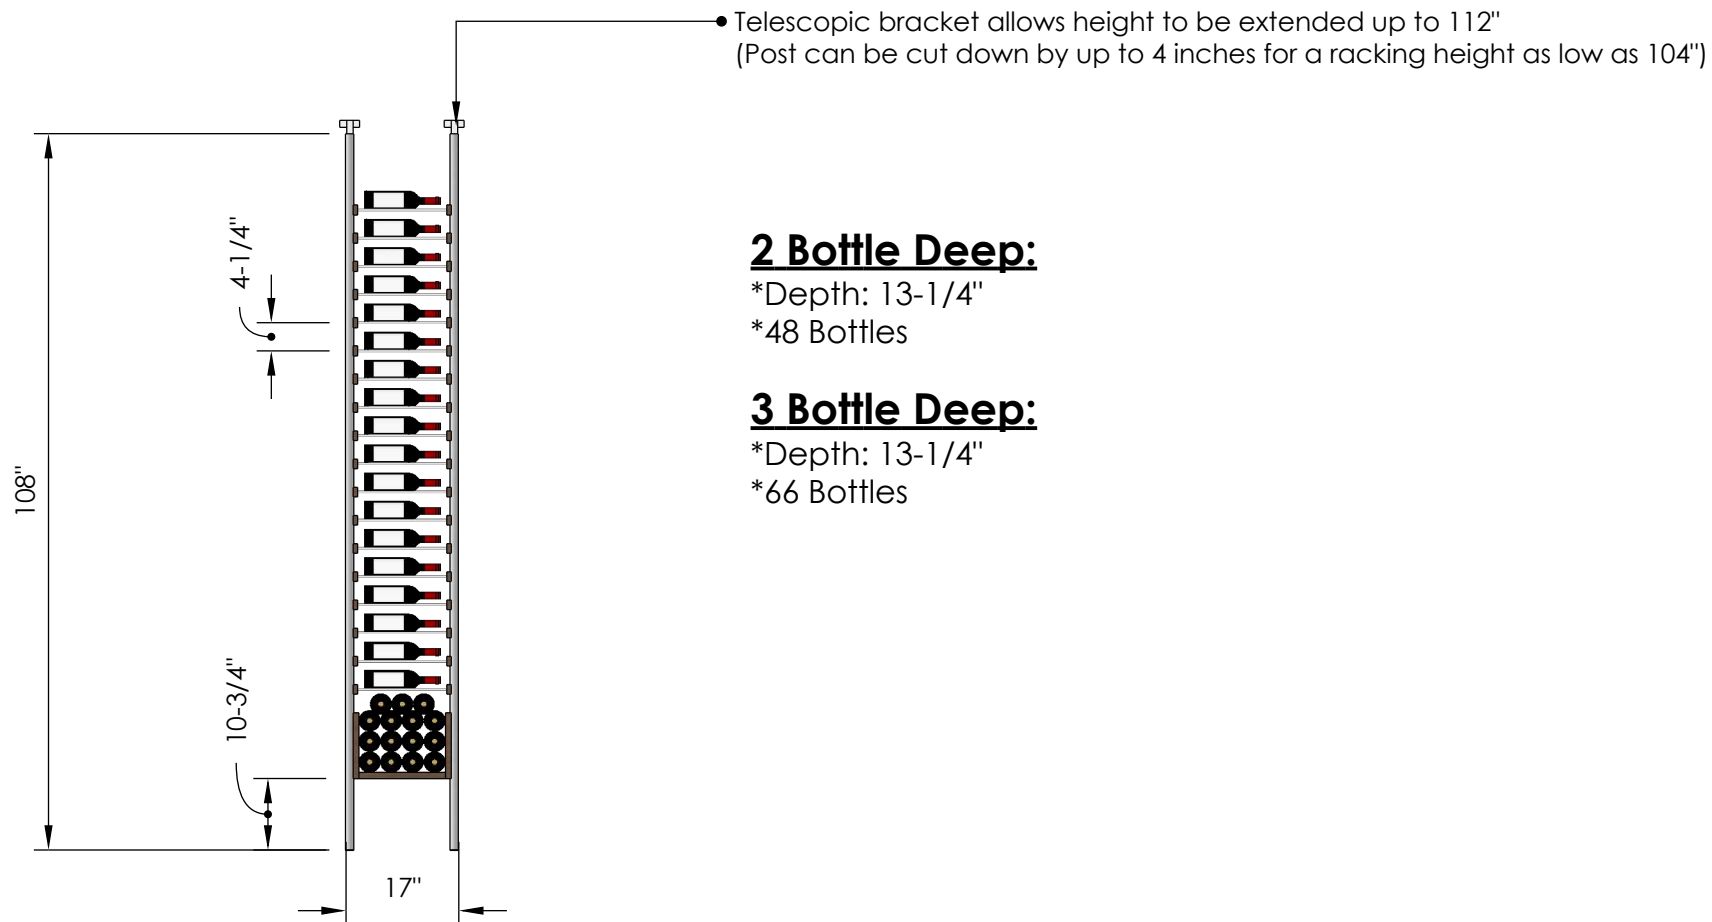

Millesime Racking: U-Shelf - 1 Bottle Wide - 9 Feet Tall

Specification Sheet

Blue Grouse Wine Cellars

604.929.3180

1.888.400.CORK(2675)

Millesime Racking: U-Shelf - 2 Bottle Wide - 9 Feet Tall

Specification Sheet

Blue Grouse Wine Cellars

604.929.3180

1.888.400.CORK(2675)

Millesime Racking: U-Shelf - 3 Bottle Wide - 9 Feet Tall

Specification Sheet

- Telescopic bracket allows height to be extended up to 112"
(Post can be cut down by up to 4 inches for a racking height as low as 104")

Specification Sheet

- Telescopic bracket allows height to be extended up to 112"
(Post can be cut down by up to 4 inches for a racking height as low as 104")

2 Bottle Deep:

*Depth: 13-1/4"

*234 Bottles

3 Bottle Deep: