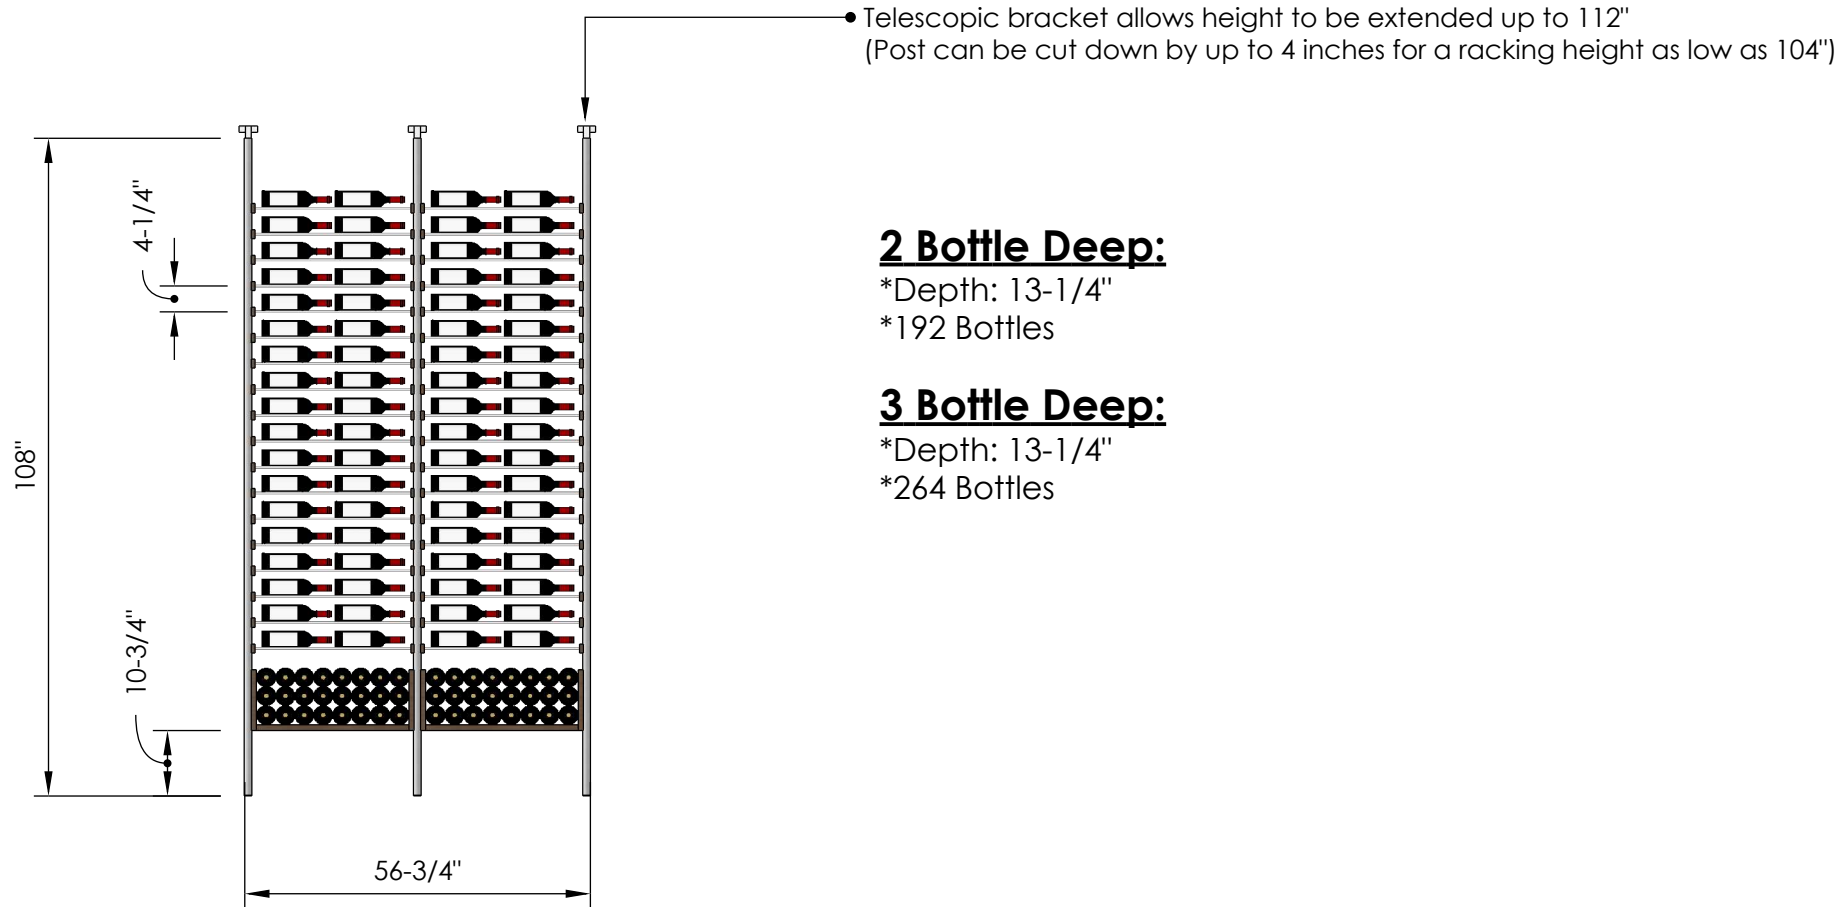

Millesime Racking: U-Shelf - 4 Bottle Wide - 9 Feet Tall

Specification Sheet

Blue Grouse Wine Cellars

604.929.3180

1.888.400.CORK(2675)