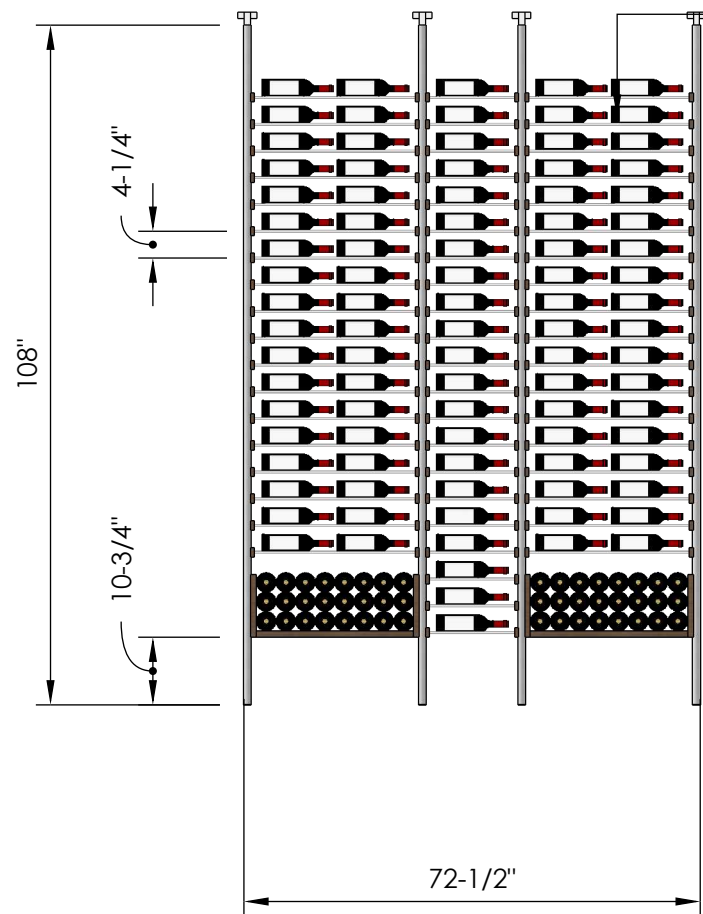

1.888.400.CORK(2675)

Millesime Racking: U-Shelf - 4 Bottle Wide - 9 Feet Tall

Specification Sheet

Blue Grouse Wine Cellars

604.929.3180

1.888.400.CORK(2675)

Millesime Racking: U-Shelf - 5 Bottle Wide - 9 Feet Tall

Specification Sheet

- Telescopic bracket allows height to be extended up to 112"
(Post can be cut down by up to 4 inches for a racking height as low as 104")

2 Bottle Deep:

*Depth: 13-1/4"

*234 Bottles

3 Bottle Deep: