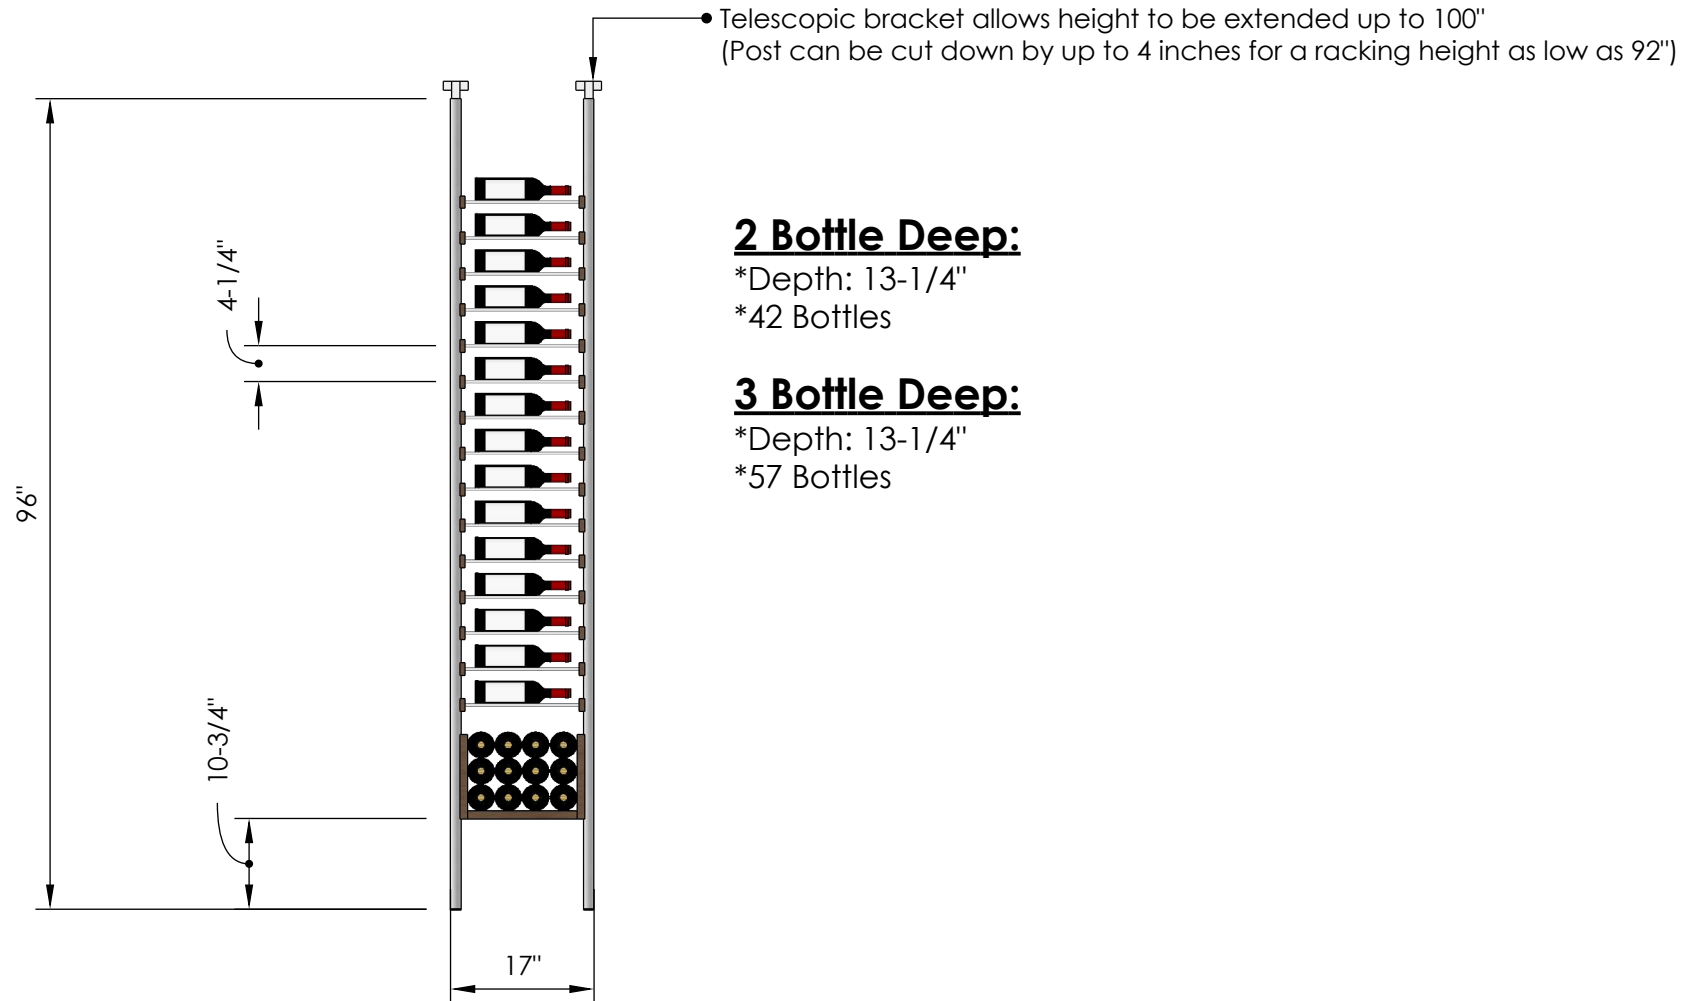

Millesime Racking: U-Shelf - 1 Bottle Wide - 8 Feet Tall

Specification Sheet

Blue Grouse Wine Cellars

604.929.3180

1.888.400.CORK(2675)

Millesime Racking: U-Shelf - 2 Bottle Wide - 8 Feet Tall

Specification Sheet

• Telescopic bracket allows height to be extended up to 100"
(Post can be cut down by up to 4 inches for a racking height as low as 92")

2 Bottle Deep:

*Depth: 13-1/4"
*84 Bottles

3 Bottle Deep:

*Depth: 13-1/4"
*114 Bottles

Blue Grouse Wine Cellars

604.929.3180
1.888.400.CORK(2675)

Millesime Racking: U-Shelf - 3 Bottle Wide - 8 Feet Tall

Specification Sheet

• Telescopic bracket allows height to be extended up to 100"
(Post can be cut down by up to 4 inches for a racking height as low as 92")