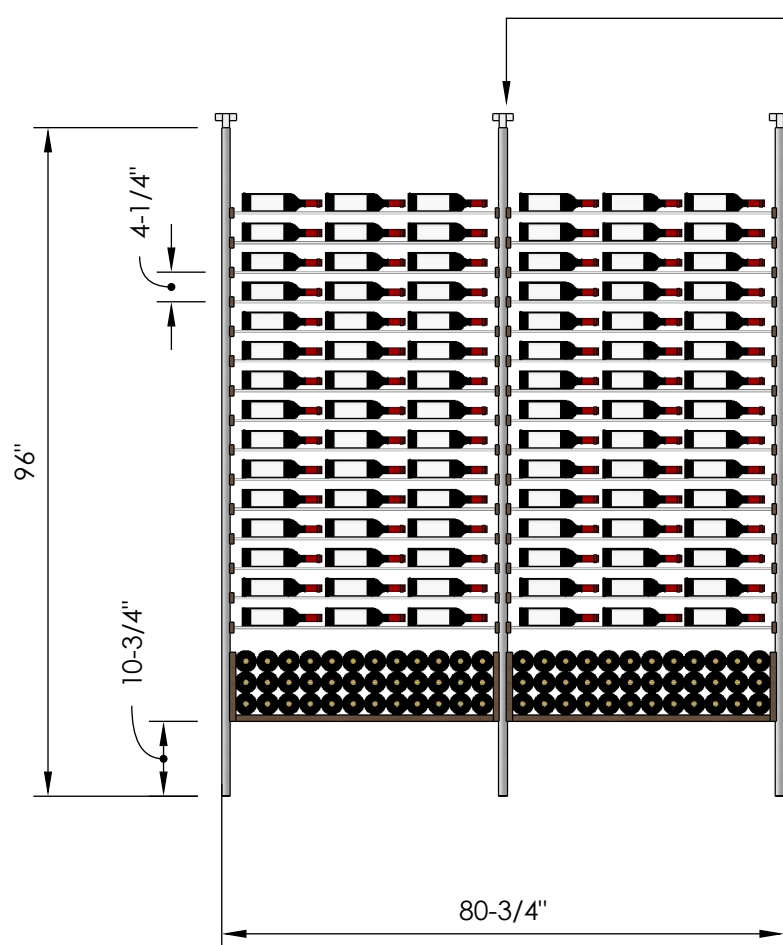

1.888.400.CORK(2675)

Millesime Racking: U-Shelf - 5 Bottle Wide - 8 Feet Tall

Specification Sheet

Blue Grouse Wine Cellars

604.929.3180

1.888.400.CORK(2675)

Millesime Racking: U-Shelf - 6 Bottle Wide - 8 Feet Tall

Specification Sheet

• Telescopic bracket allows height to be extended up to 100"
(Post can be cut down by up to 4 inches for a racking height as low as 92")

2 Bottle Deep:

*Depth: 13-1/4"

*252 Bottles

3 Bottle Deep: