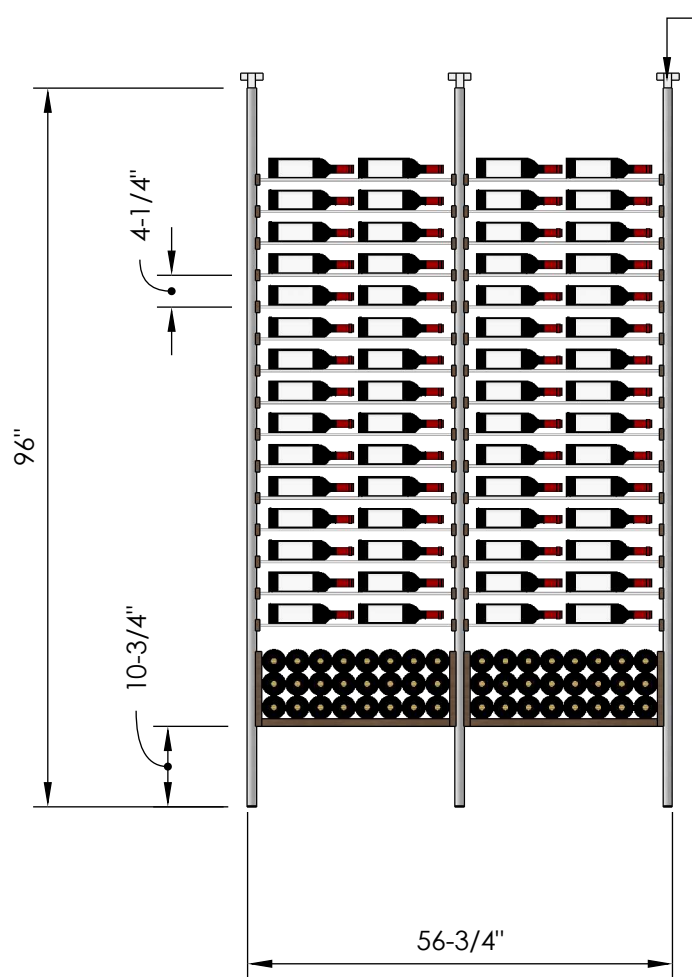

• Telescopic bracket allows height to be extended up to 100"
(Post can be cut down by up to 4 inches for a racking height as low as 92")

2 Bottle Deep:

*Depth: 13-1/4"
*84 Bottles

3 Bottle Deep:

*Depth: 13-1/4"
*114 Bottles

Blue Grouse Wine Cellars

604.929.3180
1.888.400.CORK(2675)

Millesime Racking: U-Shelf - 3 Bottle Wide - 8 Feet Tall

Specification Sheet

• Telescopic bracket allows height to be extended up to 100"
(Post can be cut down by up to 4 inches for a racking height as low as 92")

2 Bottle Deep:

*Depth: 13-1/4"

*126 Bottles

3 Bottle Deep:

*Depth: 13-1/4"

*171 Bottles

Blue Grouse Wine Cellars

604.929.3180

1.888.400.CORK(2675)

Millesime Racking: U-Shelf - 4 Bottle Wide - 8 Feet Tall

Specification Sheet

• Telescopic bracket allows height to be extended up to 100"
(Post can be cut down by up to 4 inches for a racking height as low as 92")