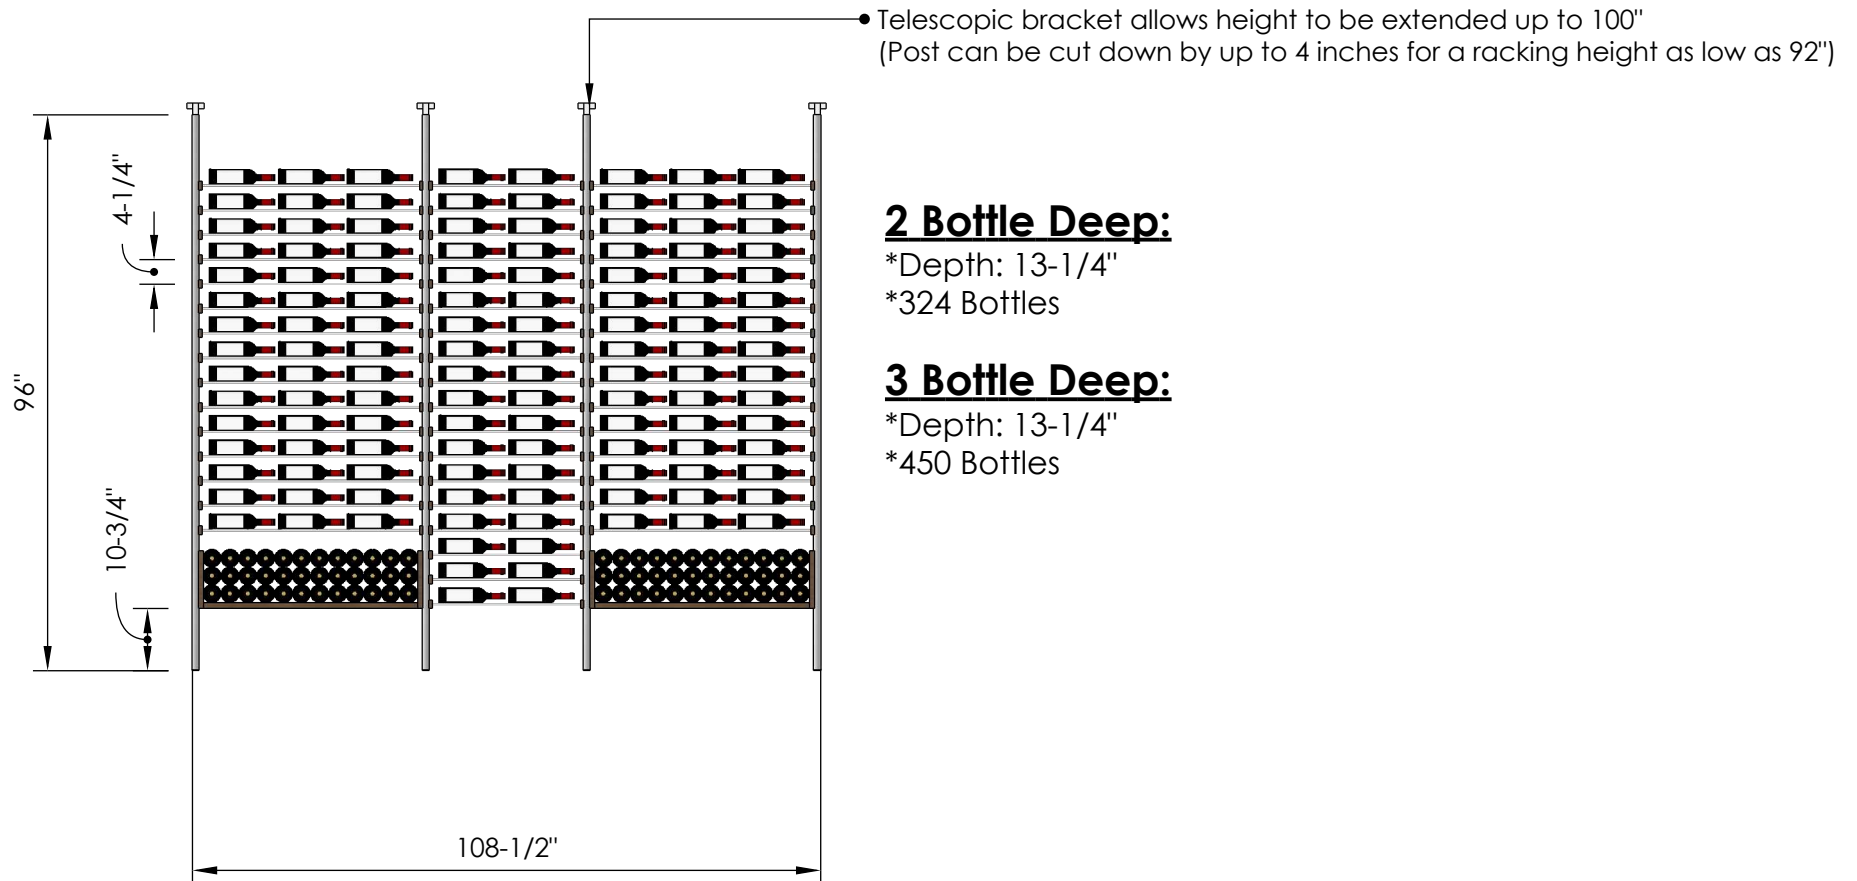

Millesime Racking: U-Shelf - 8 Bottle Wide - 8 Feet Tall

Specification Sheet

Blue Grouse Wine Cellars

604.929.3180

1.888.400.CORK(2675)