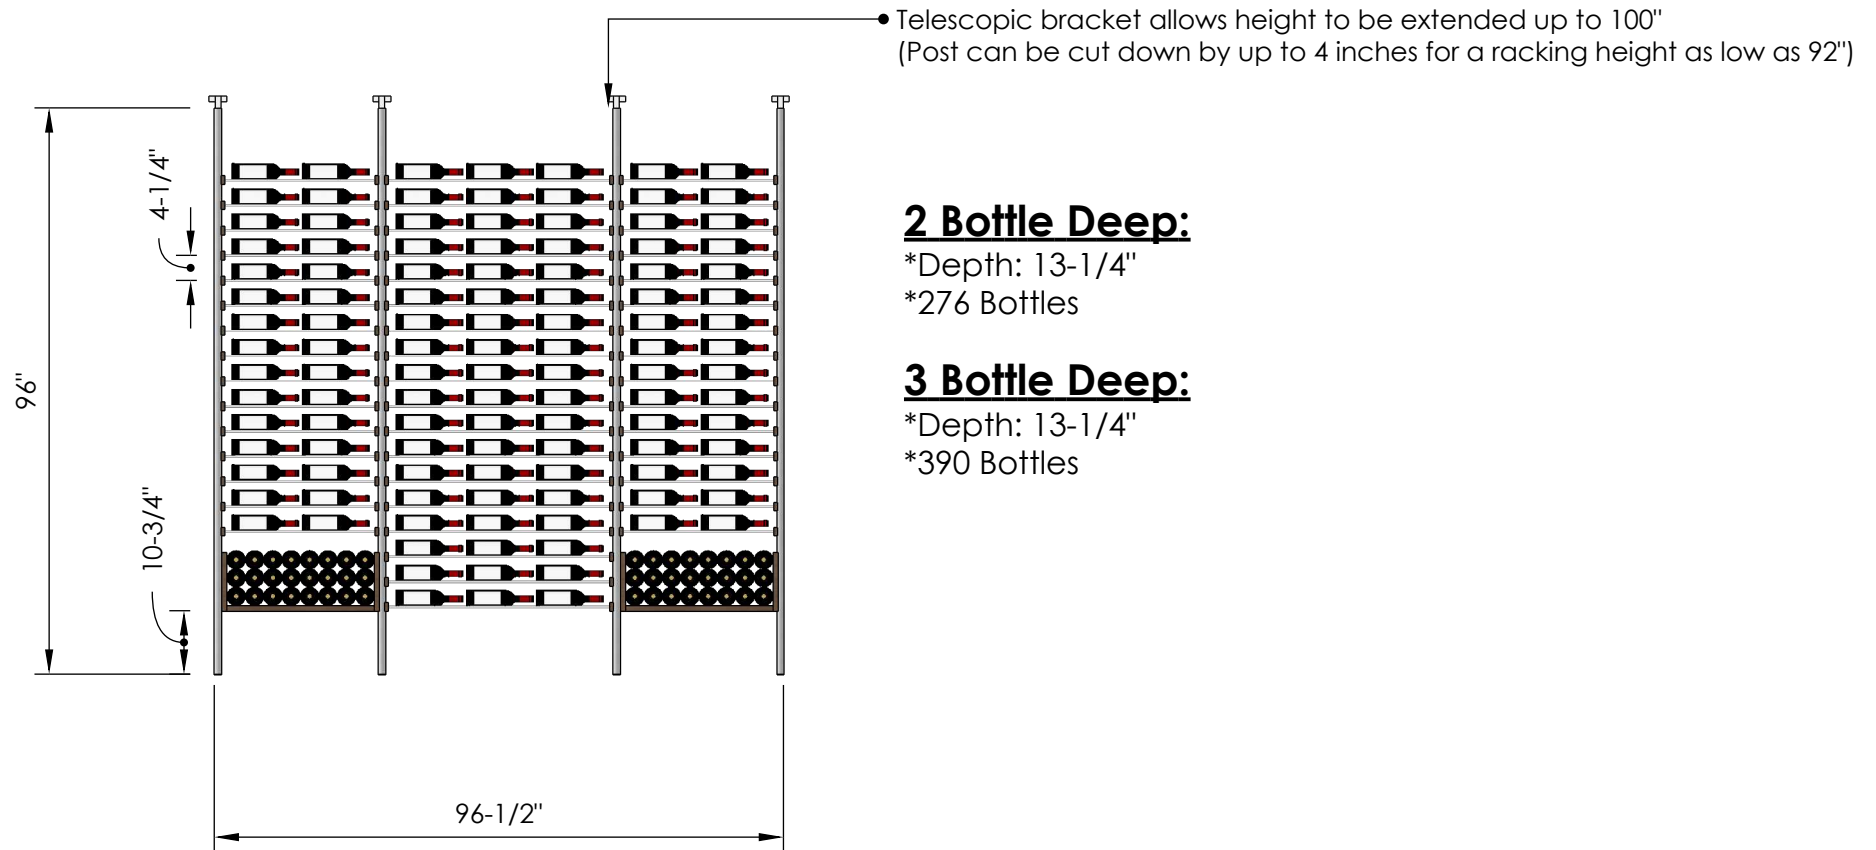

Millesime Racking: U-Shelf - 7 Bottle Wide - 8 Feet Tall

Specification Sheet

Blue Grouse Wine Cellars

604.929.3180

1.888.400.CORK(2675)