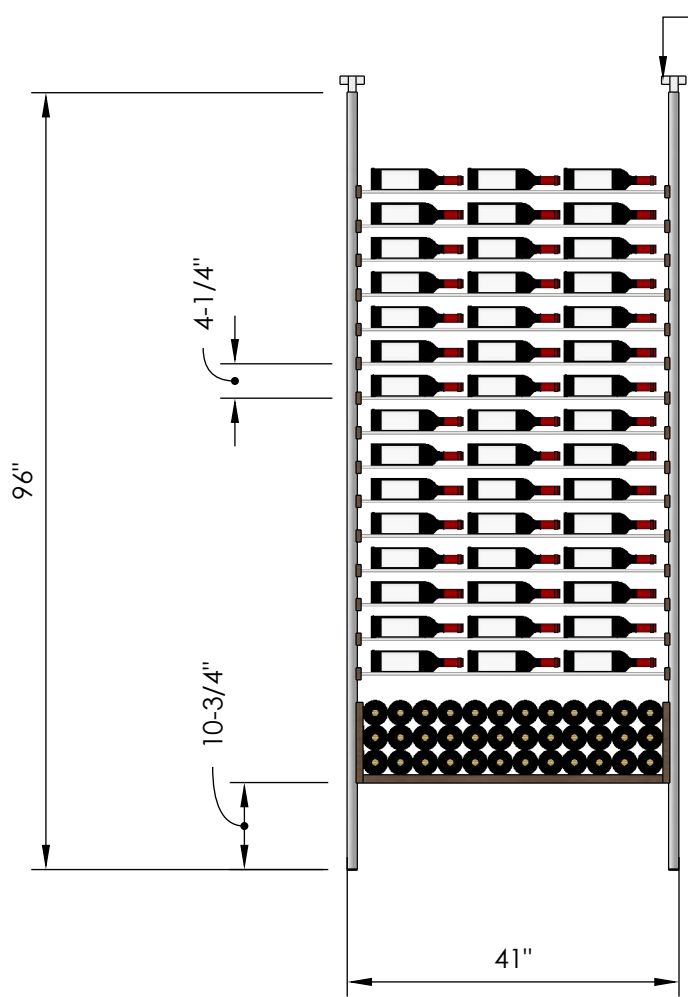

Millesime Racking: U-Shelf - 1 Bottle Wide - 8 Feet Tall

Specification Sheet

Blue Grouse Wine Cellars

604.929.3180

1.888.400.CORK(2675)

Millesime Racking: U-Shelf - 2 Bottle Wide - 8 Feet Tall

Specification Sheet

• Telescopic bracket allows height to be extended up to 100"
(Post can be cut down by up to 4 inches for a racking height as low as 92")

2 Bottle Deep:

*Depth: 13-1/4"
*84 Bottles

3 Bottle Deep:

*Depth: 13-1/4"
*114 Bottles

Blue Grouse Wine Cellars

604.929.3180
1.888.400.CORK(2675)

Millesime Racking: U-Shelf - 3 Bottle Wide - 8 Feet Tall

Specification Sheet

• Telescopic bracket allows height to be extended up to 100"
(Post can be cut down by up to 4 inches for a racking height as low as 92")

1.888.400.CORK(2675)

Millesime Racking: U-Shelf - 4 Bottle Wide - 8 Feet Tall

Specification Sheet

• Telescopic bracket allows height to be extended up to 100"
(Post can be cut down by up to 4 inches for a racking height as low as 92")