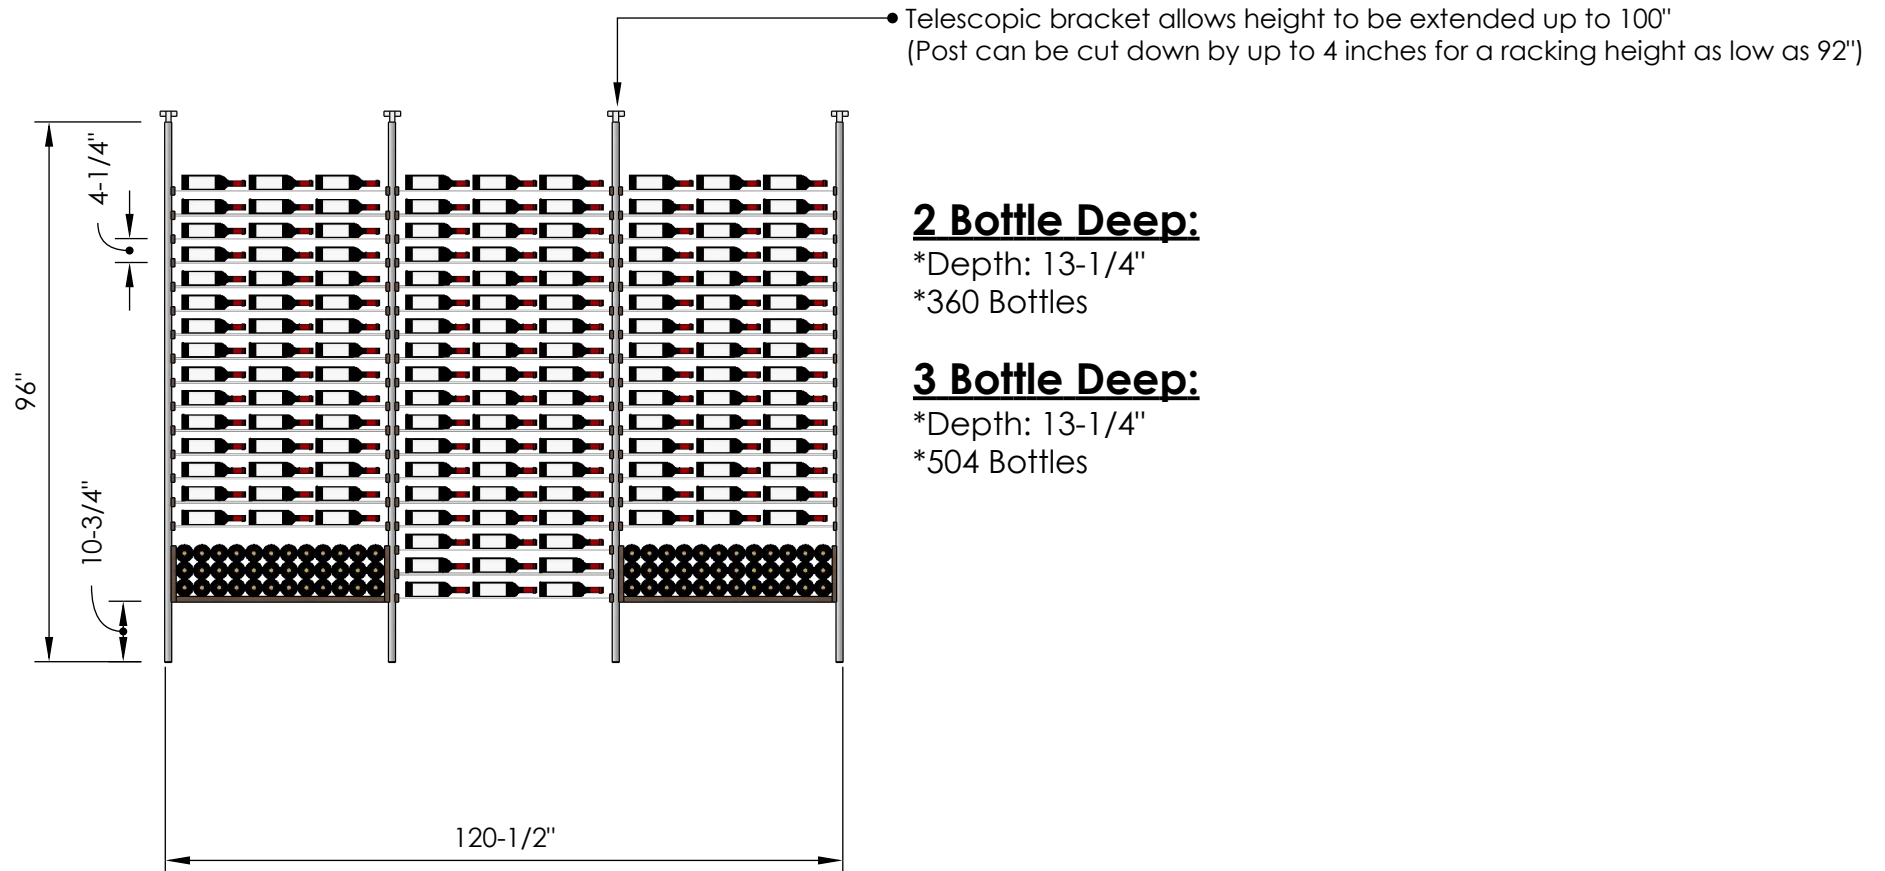

Millesime Racking: U-Shelf - 9 Bottle Wide - 8 Feet Tall

Specification Sheet

Blue Grouse Wine Cellars

604.929.3180

1.888.400.CORK(2675)