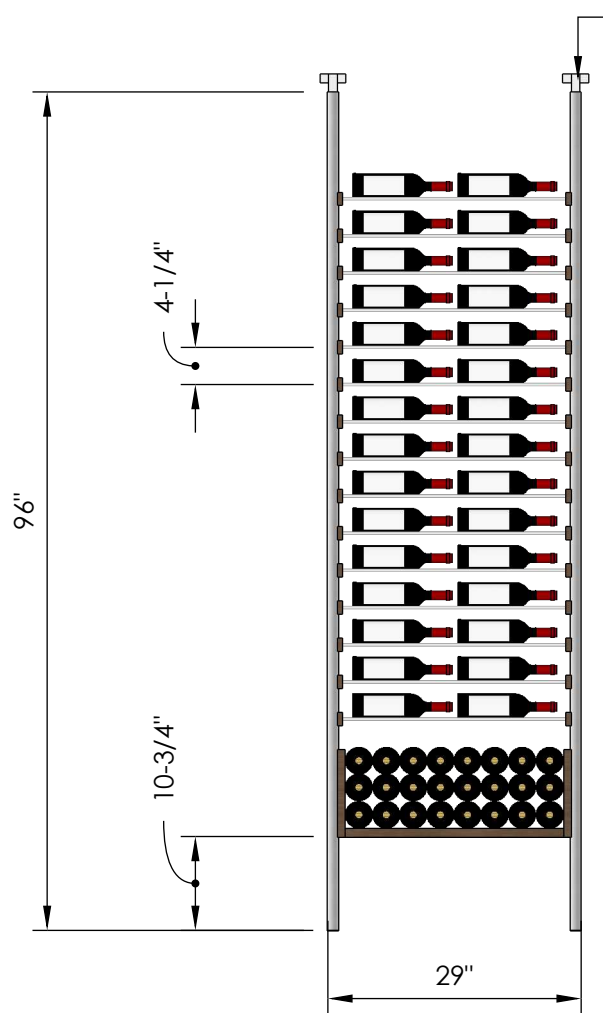

Millesime Racking: U-Shelf - 1 Bottle Wide - 8 Feet Tall

Specification Sheet

Blue Grouse Wine Cellars

604.929.3180

1.888.400.CORK(2675)

Millesime Racking: U-Shelf - 2 Bottle Wide - 8 Feet Tall

Specification Sheet

• Telescopic bracket allows height to be extended up to 100"
(Post can be cut down by up to 4 inches for a racking height as low as 92")

2 Bottle Deep:

*Depth: 13-1/4"
*84 Bottles

3 Bottle Deep:

*Depth: 13-1/4"
*114 Bottles

Blue Grouse Wine Cellars

604.929.3180
1.888.400.CORK(2675)

Millesime Racking: U-Shelf - 3 Bottle Wide - 8 Feet Tall

Specification Sheet

• Telescopic bracket allows height to be extended up to 100"
(Post can be cut down by up to 4 inches for a racking height as low as 92")

1.888.400.CORK(2675)

Millesime Racking: U-Shelf - 4 Bottle Wide - 8 Feet Tall

Specification Sheet

• Telescopic bracket allows height to be extended up to 100"
(Post can be cut down by up to 4 inches for a racking height as low as 92")