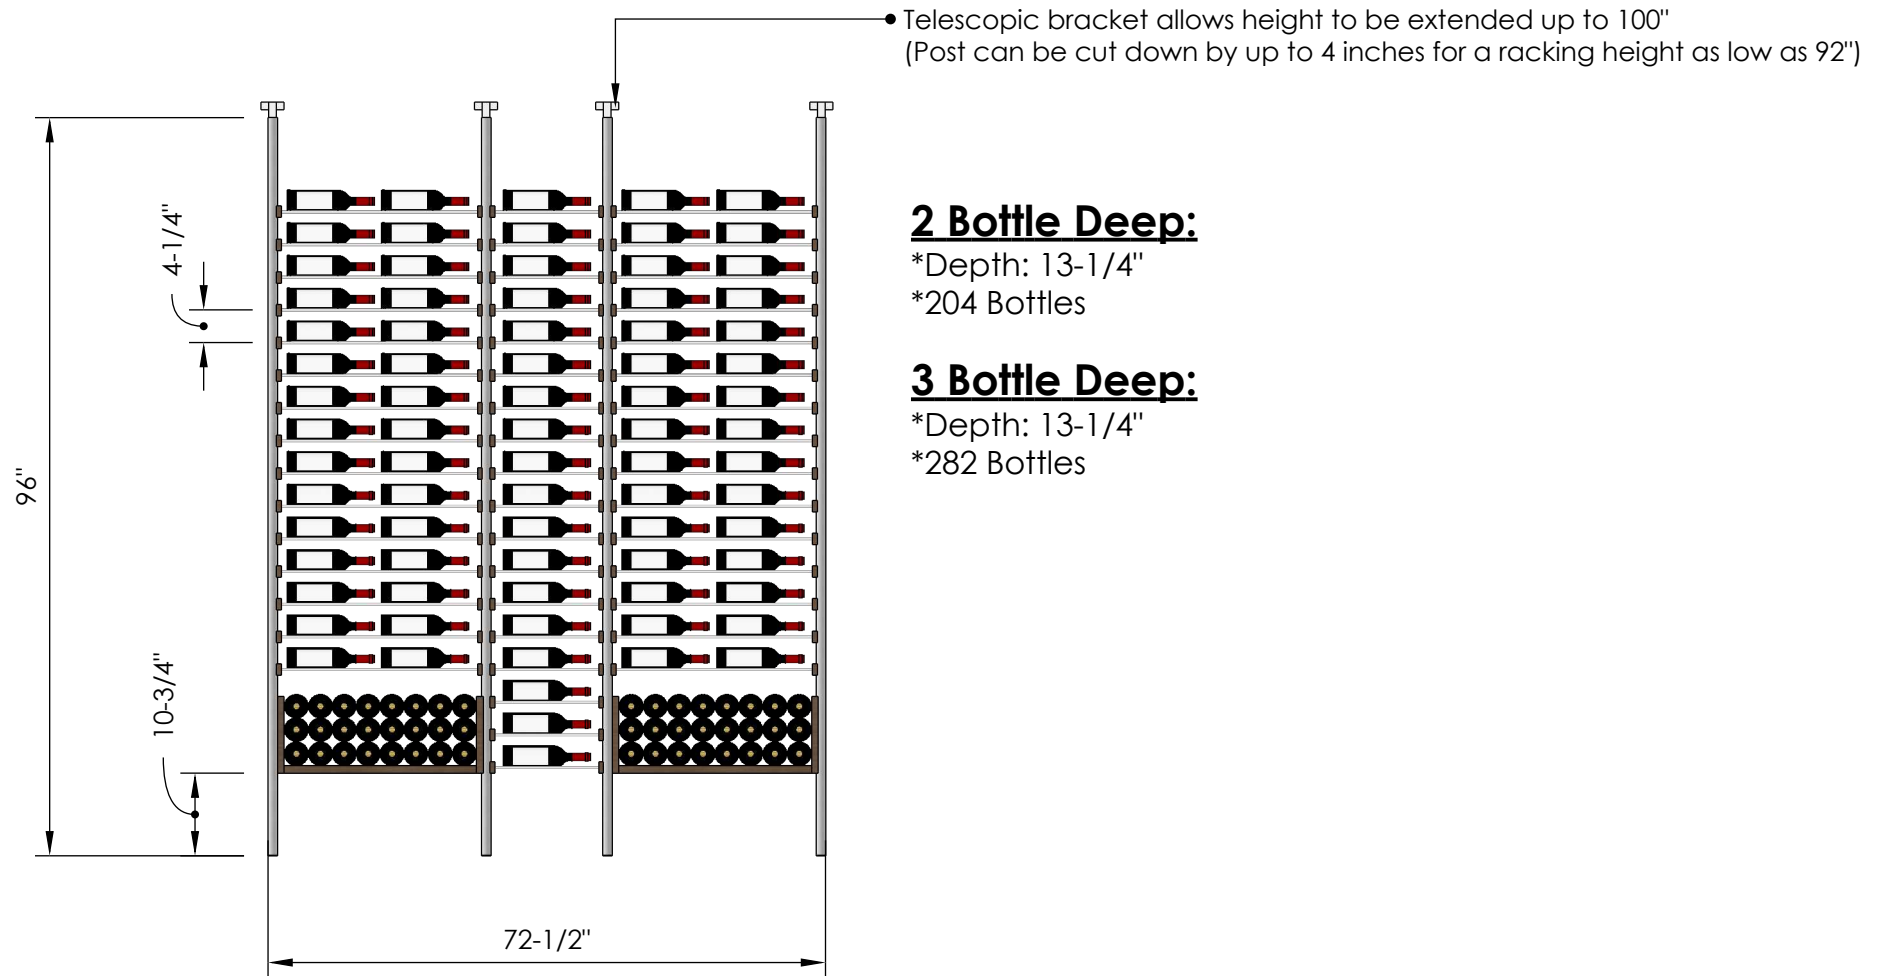

Millesime Racking: U-Shelf - 5 Bottle Wide - 8 Feet Tall

Specification Sheet

Blue Grouse Wine Cellars

604.929.3180

1.888.400.CORK(2675)